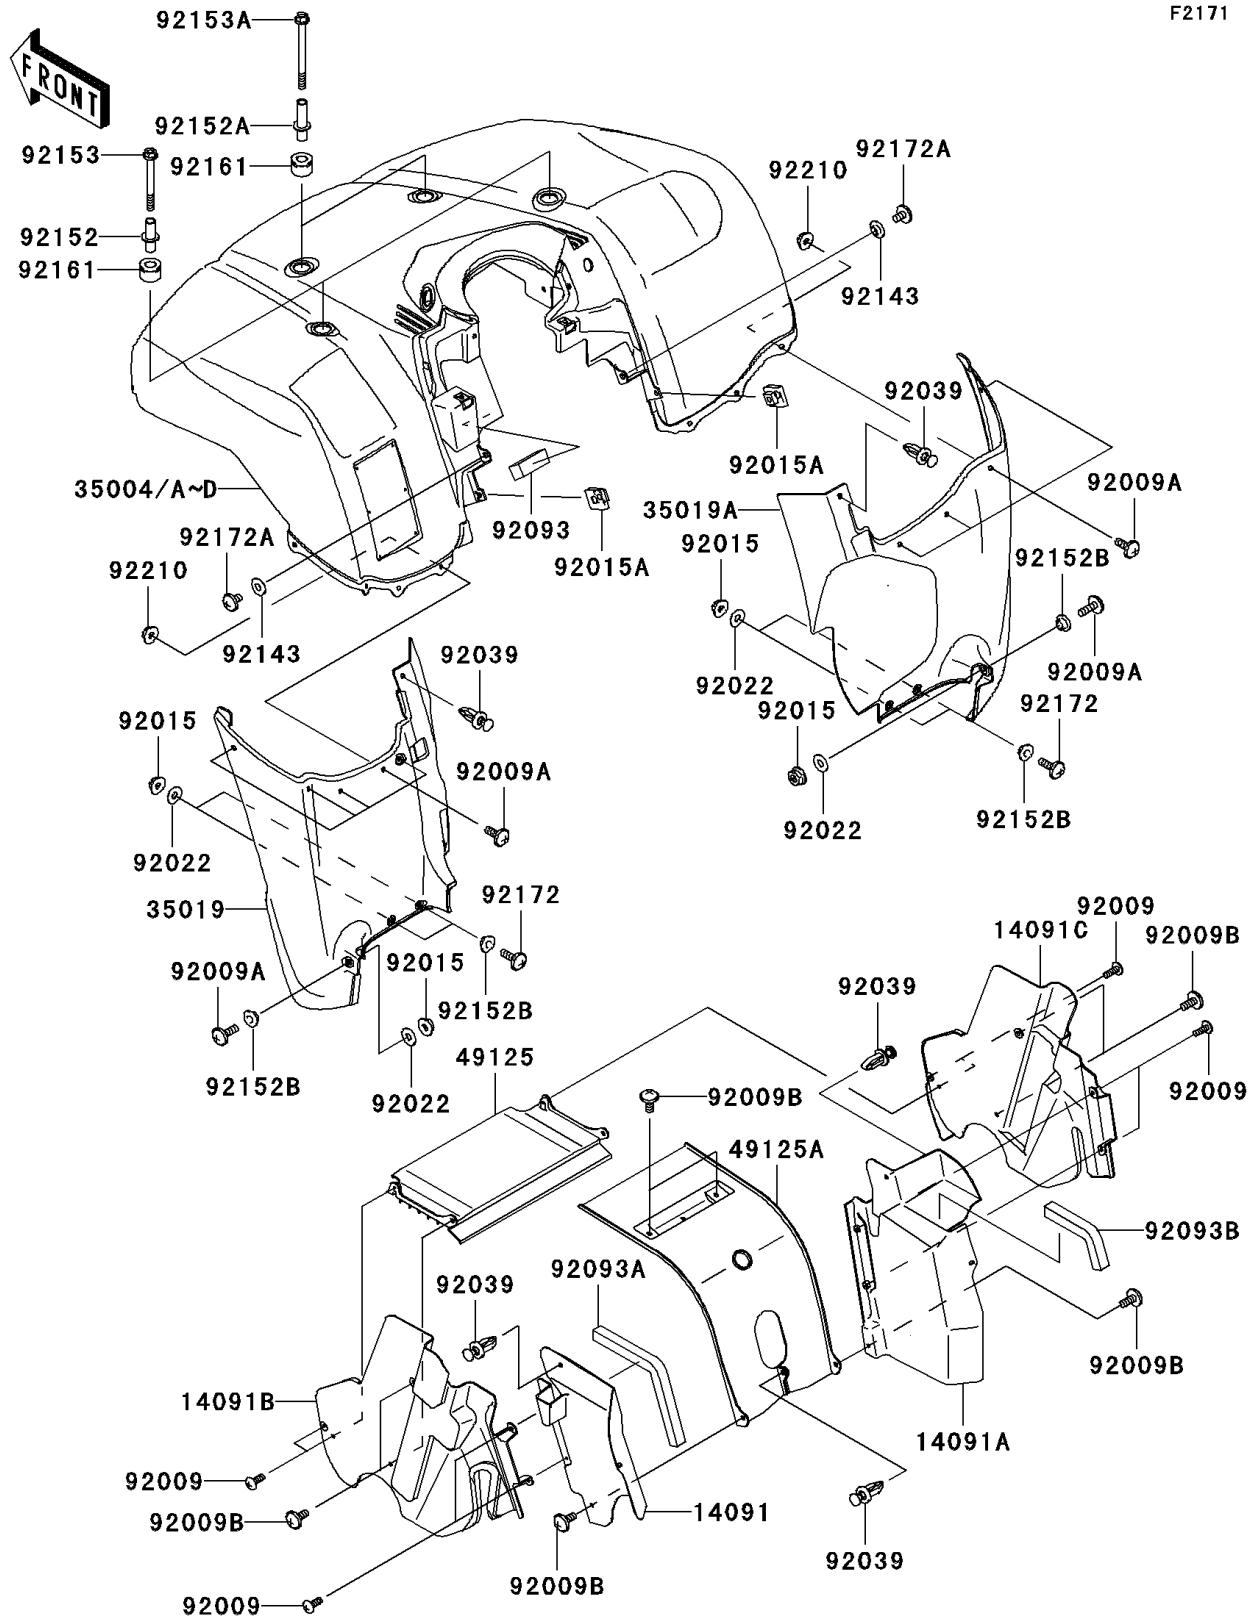

2009 Brute Force® 650 4x4

PARTS DIAGRAM

Front Fender(s)

F2171

2009 Brute Force® 650 4x4

Kawasaki
Let the Good Times Roll®

PARTS LIST

Front Fender(s)

ITEM NAME	PART NUMBER	QUANTITY
COVER,SIDE,RR,LH (Ref # 14091)	14091-1282	1
COVER,SIDE,RR,RH (Ref # 14091A)	14091-1283	1
COVER,SIDE,FR,LH (Ref # 14091B)	14091-1428	1
COVER,SIDE,FR,RH (Ref # 14091C)	14091-1429	1
FENDER-FRONT,W.GREEN (Ref # 35004A)	35004-0040-286	1
FENDER-FRONT,L.GREEN (Ref # 35004B)	35004-0040-290	1
FENDER-FRONT,S.RED (Ref # 35004C)	35004-0040-6B	1
FENDER-FRONT,BLACK (Ref # 35004D)	35004-0040-839	1
FLAP,FR,LH,F.BLACK (Ref # 35019)	35019-0038-6Z	1
FLAP,FR,RH,F.BLACK (Ref # 35019A)	35019-0039-6Z	1
SHROUD,FR,LWR (Ref # 49125)	49125-0006	1
SHROUD,FR,UPP (Ref # 49125A)	49125-1081	1
SCREW,TAPPING,5X14 (Ref # 92009)	92009-1197	8
SCREW,6X16 (Ref # 92009A)	92009-1621	11
SCREW,6X14 (Ref # 92009B)	92009-1662	8
NUT,FLANGED,6MM (Ref # 92015)	92015-1367	6
NUT,CLAMP,6MM (Ref # 92015A)	92015-1678	2
WASHER,6.5X16X1.0 (Ref # 92022)	92022-1093	6
RIVET (Ref # 92039)	92039-1229	5
SEAL,FR FENDER (Ref # 92093)	92093-0038	1
SEAL,INNER COVER,LH (Ref # 92093A)	92093-0039	1
SEAL,INNER COVER,RH (Ref # 92093B)	92093-0040	1
COLLAR (Ref # 92143)	92143-1087	2
COLLAR,L=60.7 (Ref # 92152)	92152-0026	2
COLLAR,L=76.8 (Ref # 92152A)	92152-0222	2
COLLAR (Ref # 92152B)	92152-0224	6
BOLT,FLANGED,8X75 (Ref # 92153)	92153-0982	2
BOLT,FLANGED,8X95 (Ref # 92153A)	92153-0983	2
DAMPER,L=25.5 (Ref # 92161)	92161-1166	4

2009 Brute Force® 650 4x4

PARTS LIST

Front Fender(s)

ITEM NAME	PART NUMBER	QUANTITY
SCREW,6X18 (Ref # 92172)	92172-0002	4
SCREW,6X10 (Ref # 92172A)	92172-0005	2
NUT,6MM (Ref # 92210)	92210-1368	9