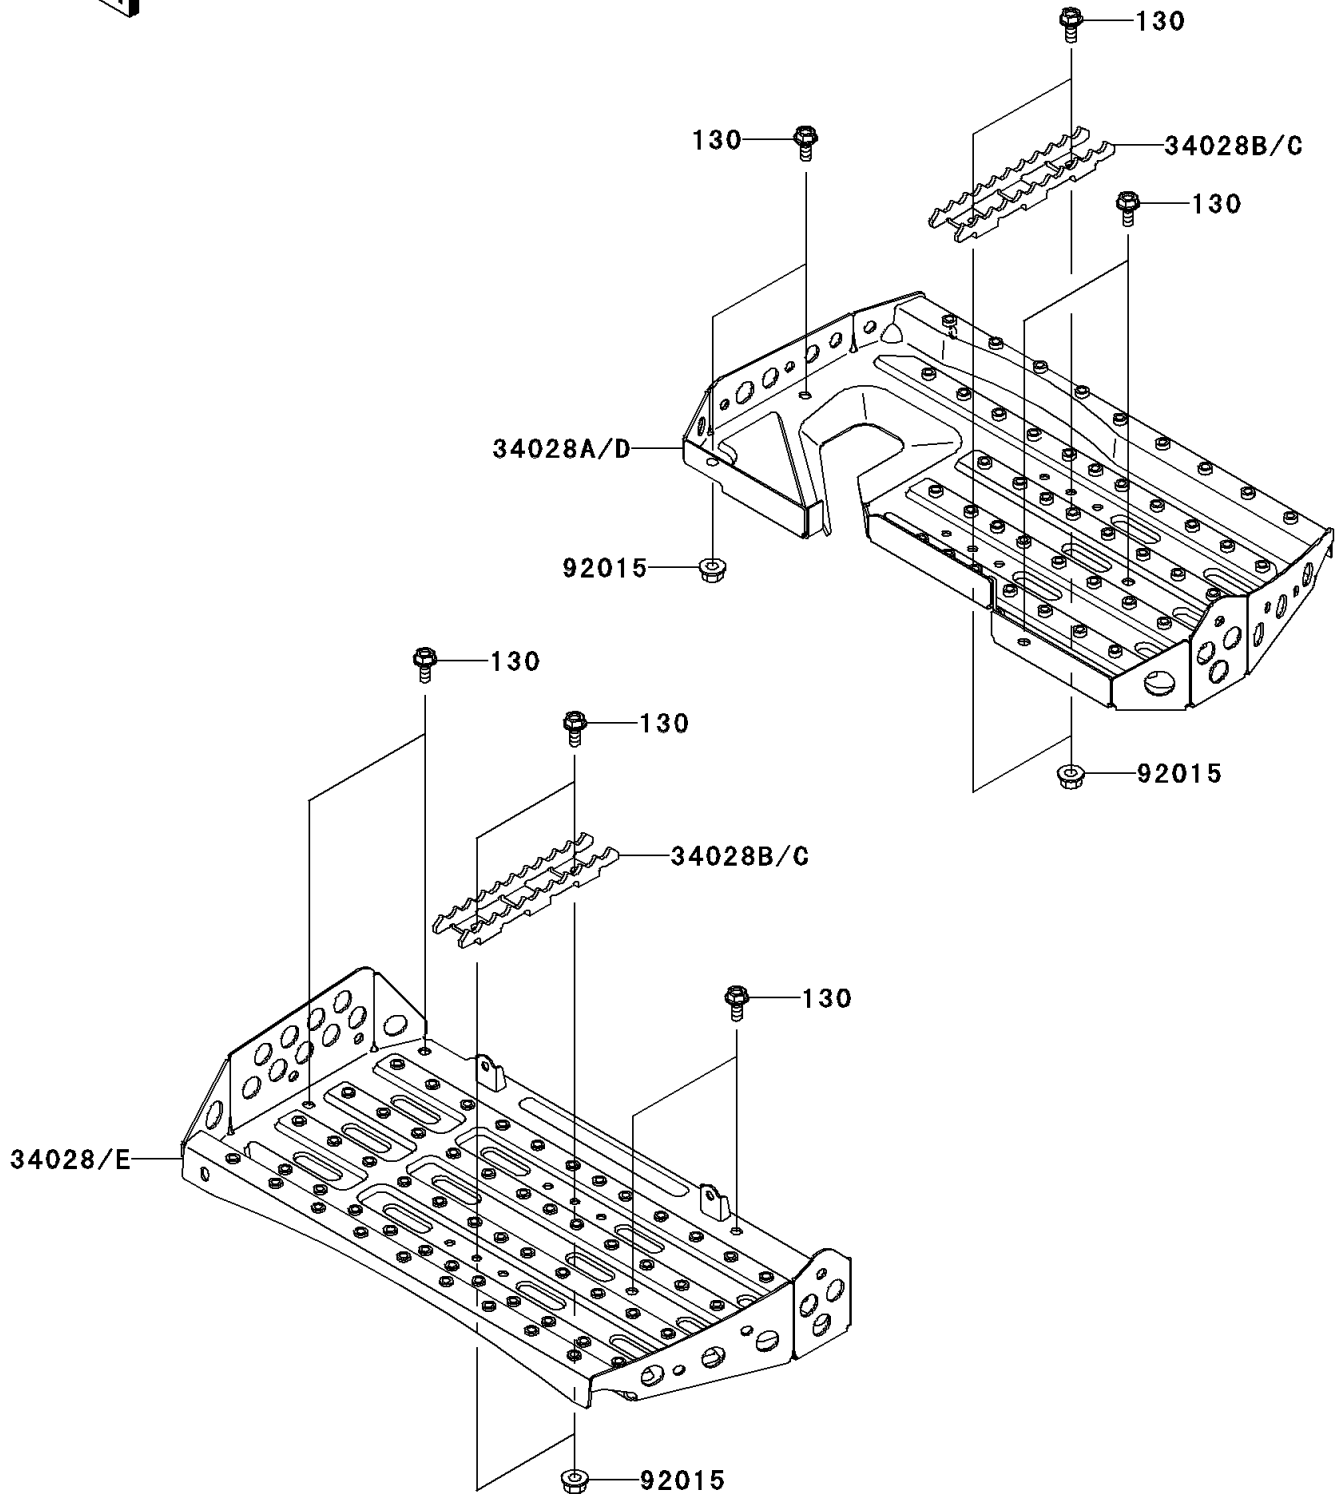

2006 Brute Force 650 4x4

PARTS DIAGRAM

Footrests

F2160

2006 Brute Force 650 4x4

PARTS LIST

Footrests

ITEM NAME

PART NUMBER

QUANTITY
