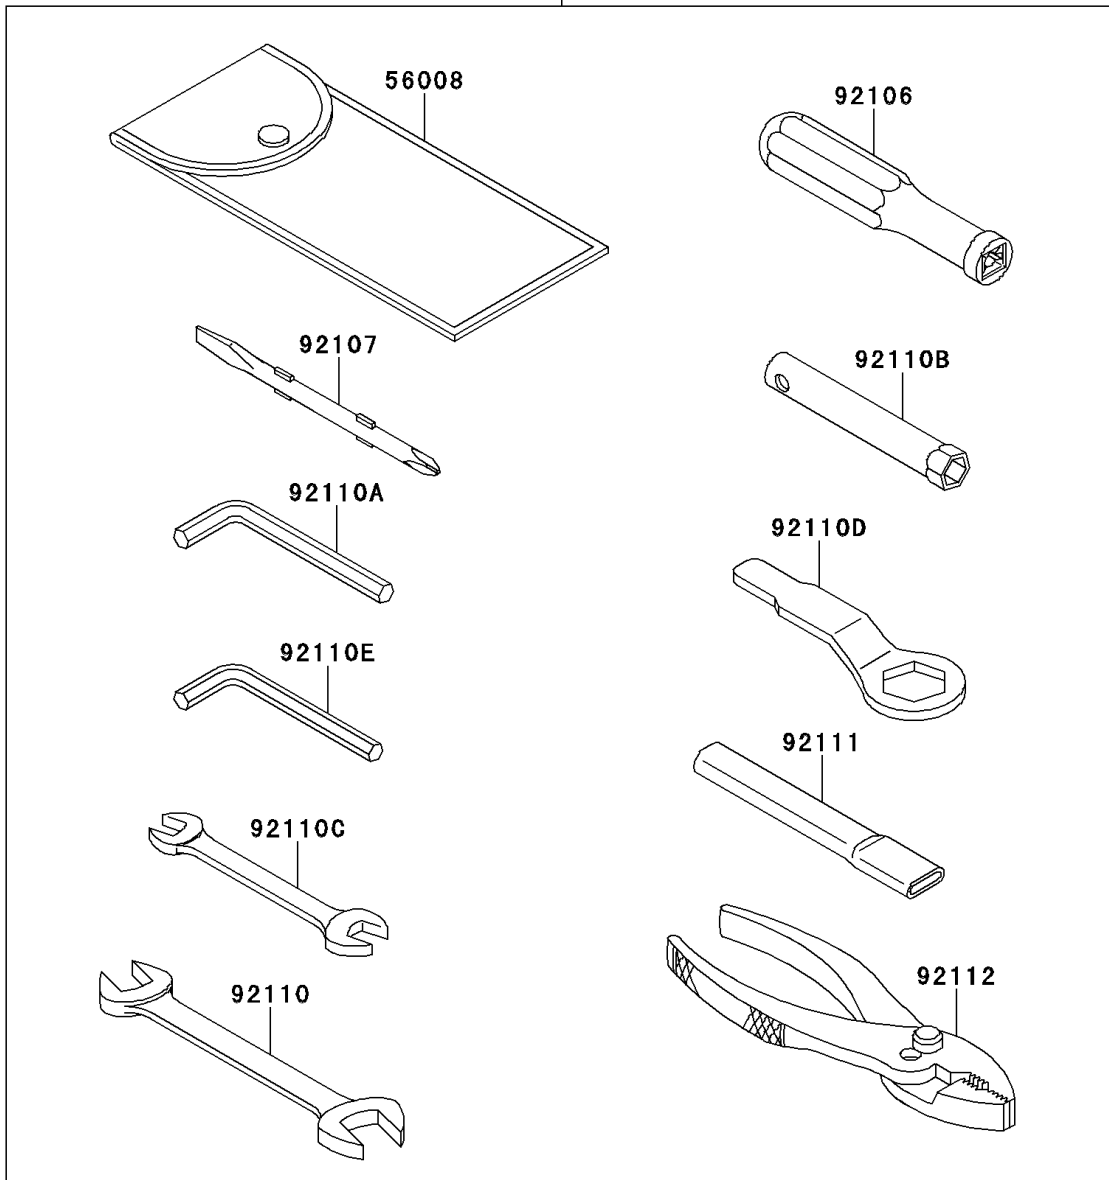

2012 NINJA® ZX™-14R

PARTS DIAGRAM

Owner's Tools

F2810

56007

2012 NINJA® ZX™ -14R

PARTS LIST

Owner's Tools

Kawasaki

Let the Good Times Roll®

ITEM NAME

PART NUMBER

QUANTITY
