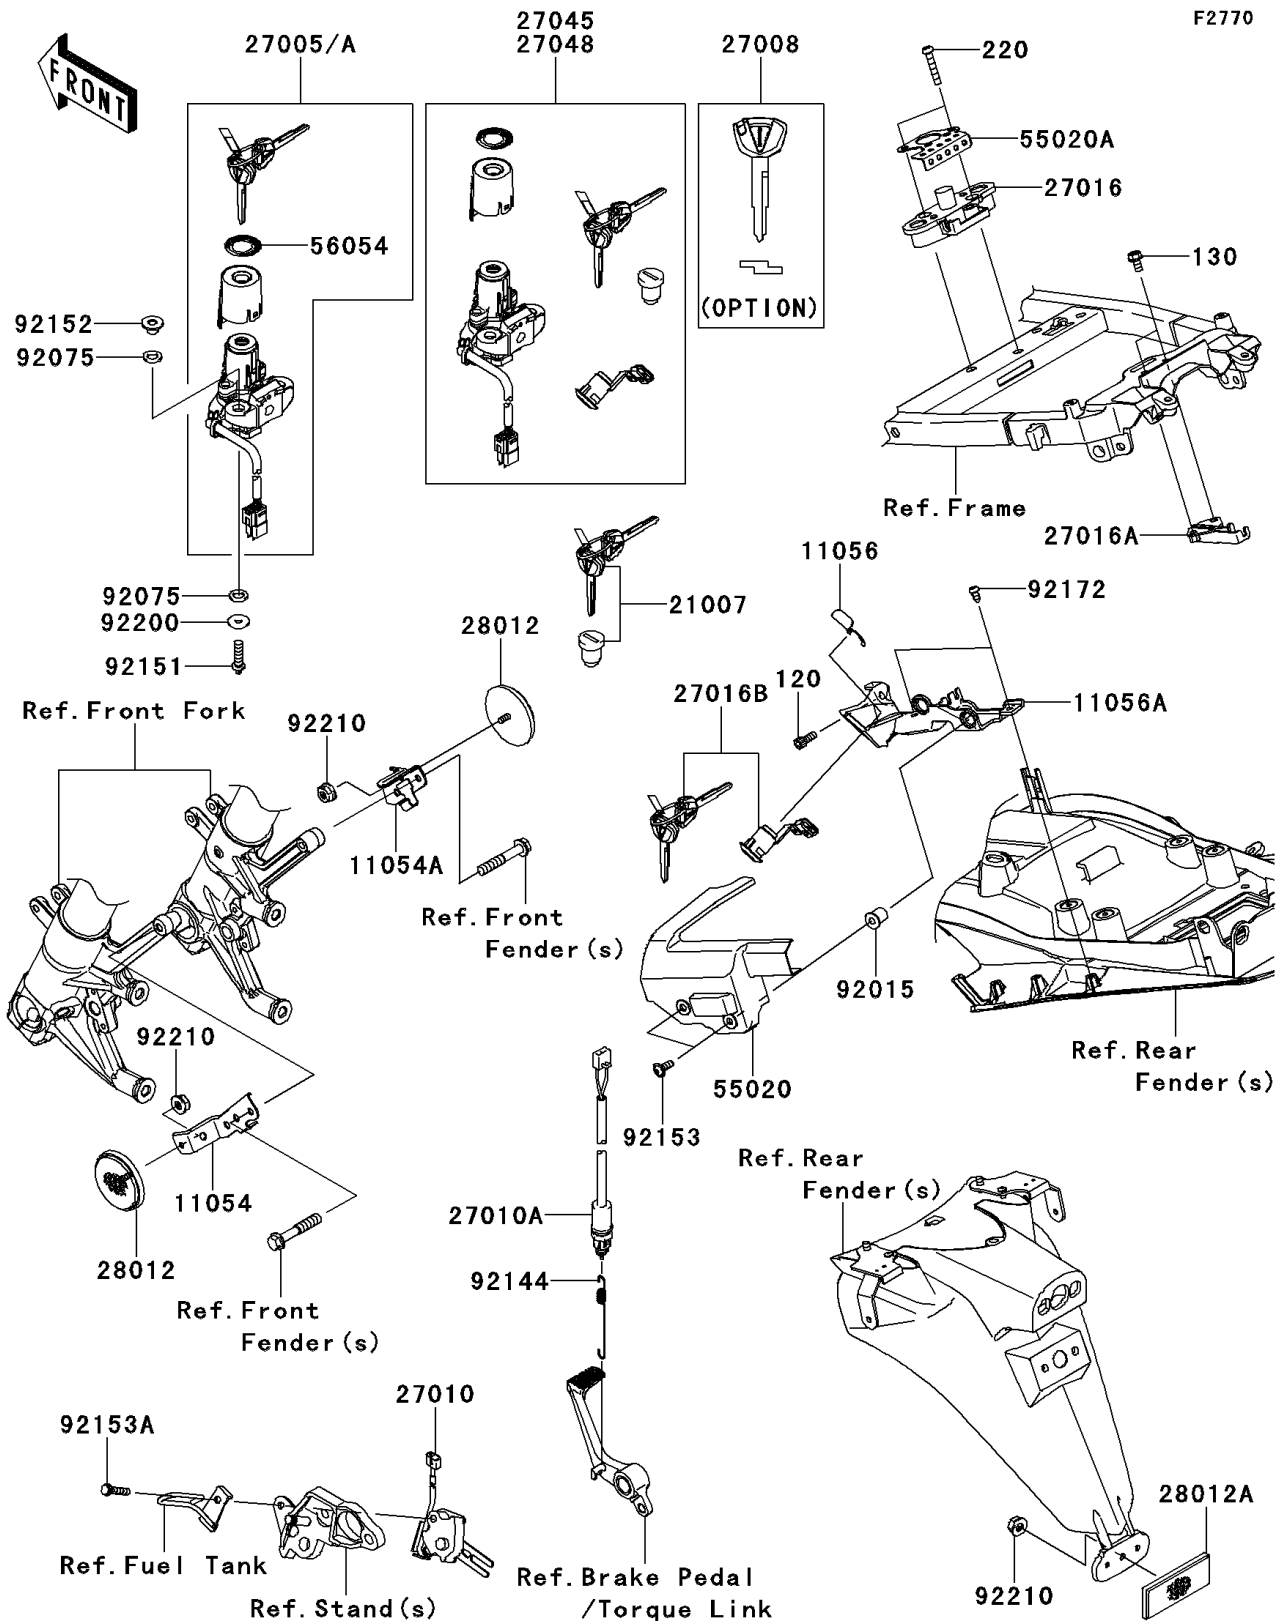

2012 NINJA® ZX™-14R

PARTS DIAGRAM

Ignition Switch/Locks/Reflectors