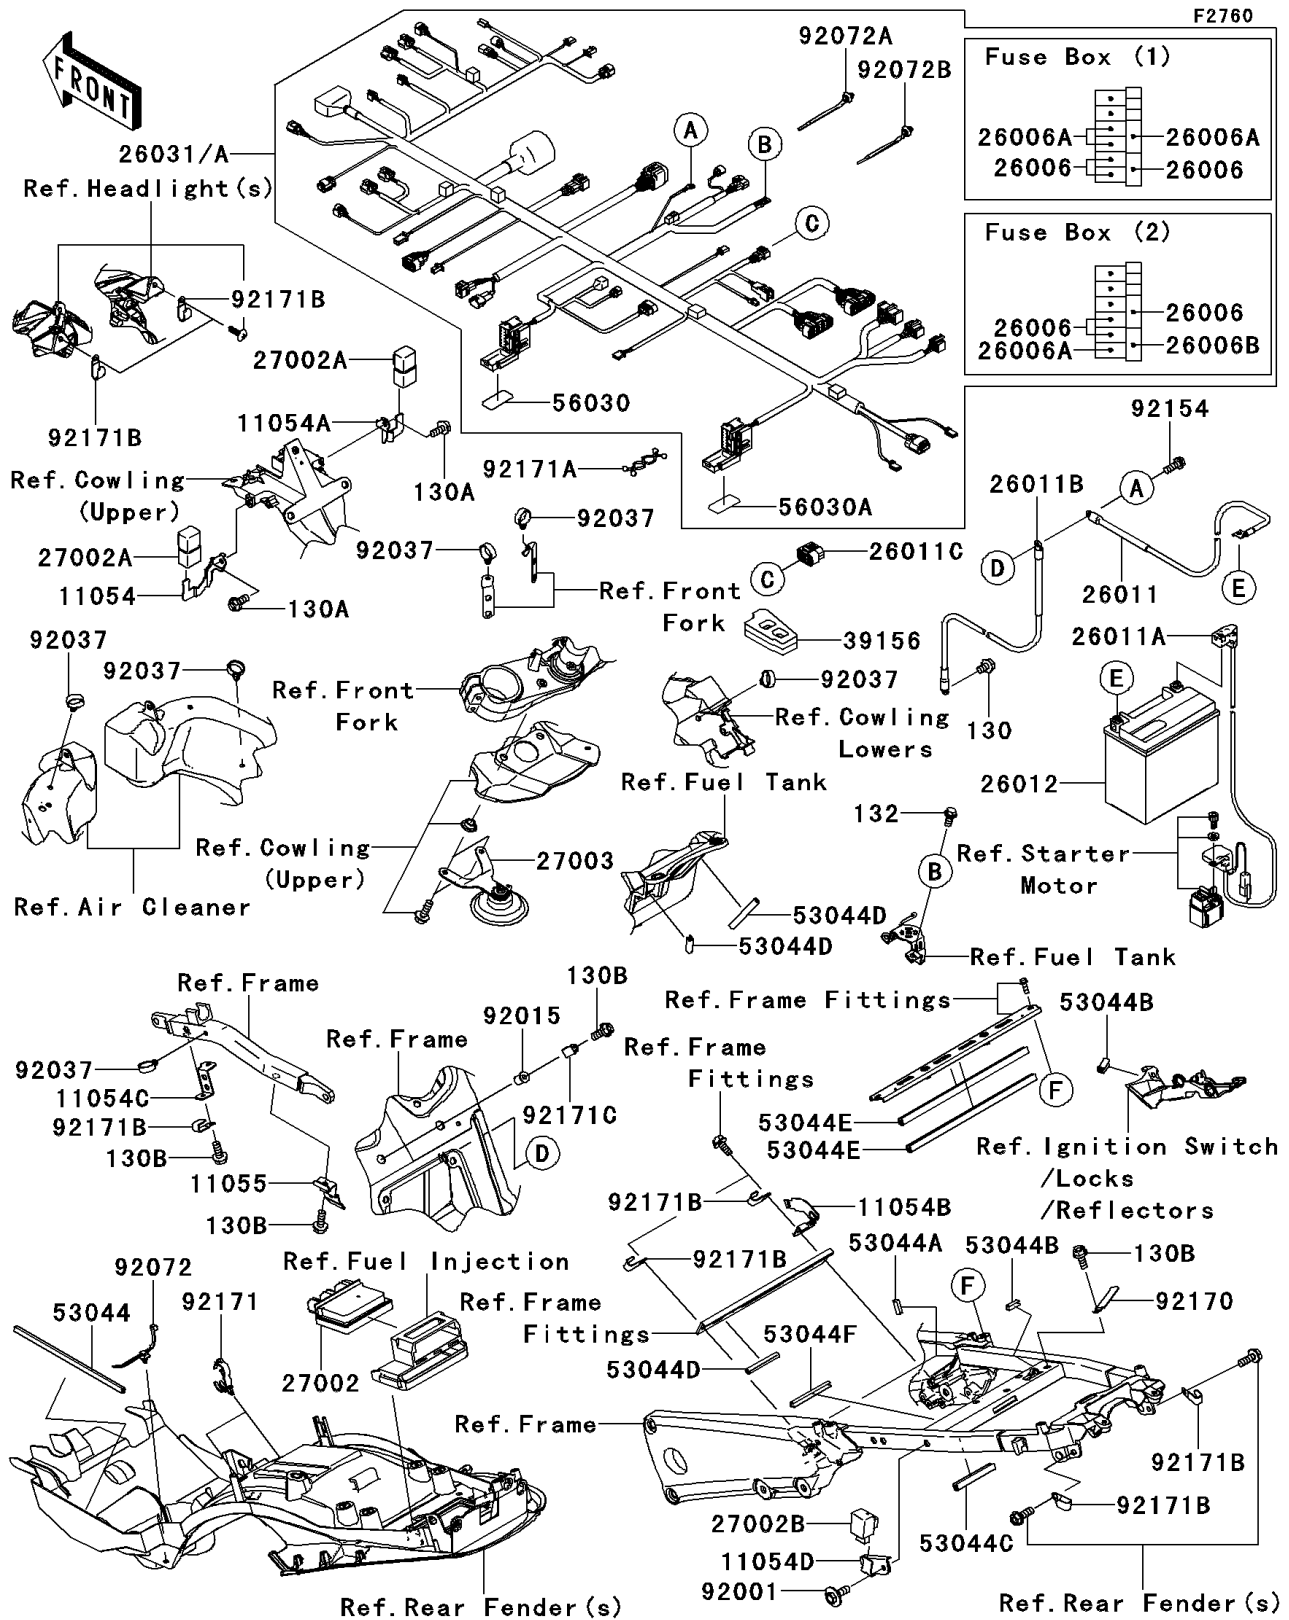

2012 NINJA® ZX™-14R

PARTS DIAGRAM

Chassis Electrical Equipment

2012 NINJA® ZX™-14R

PARTS LIST

Chassis Electrical Equipment

ITEM NAME

PART NUMBER

QUANTITY
