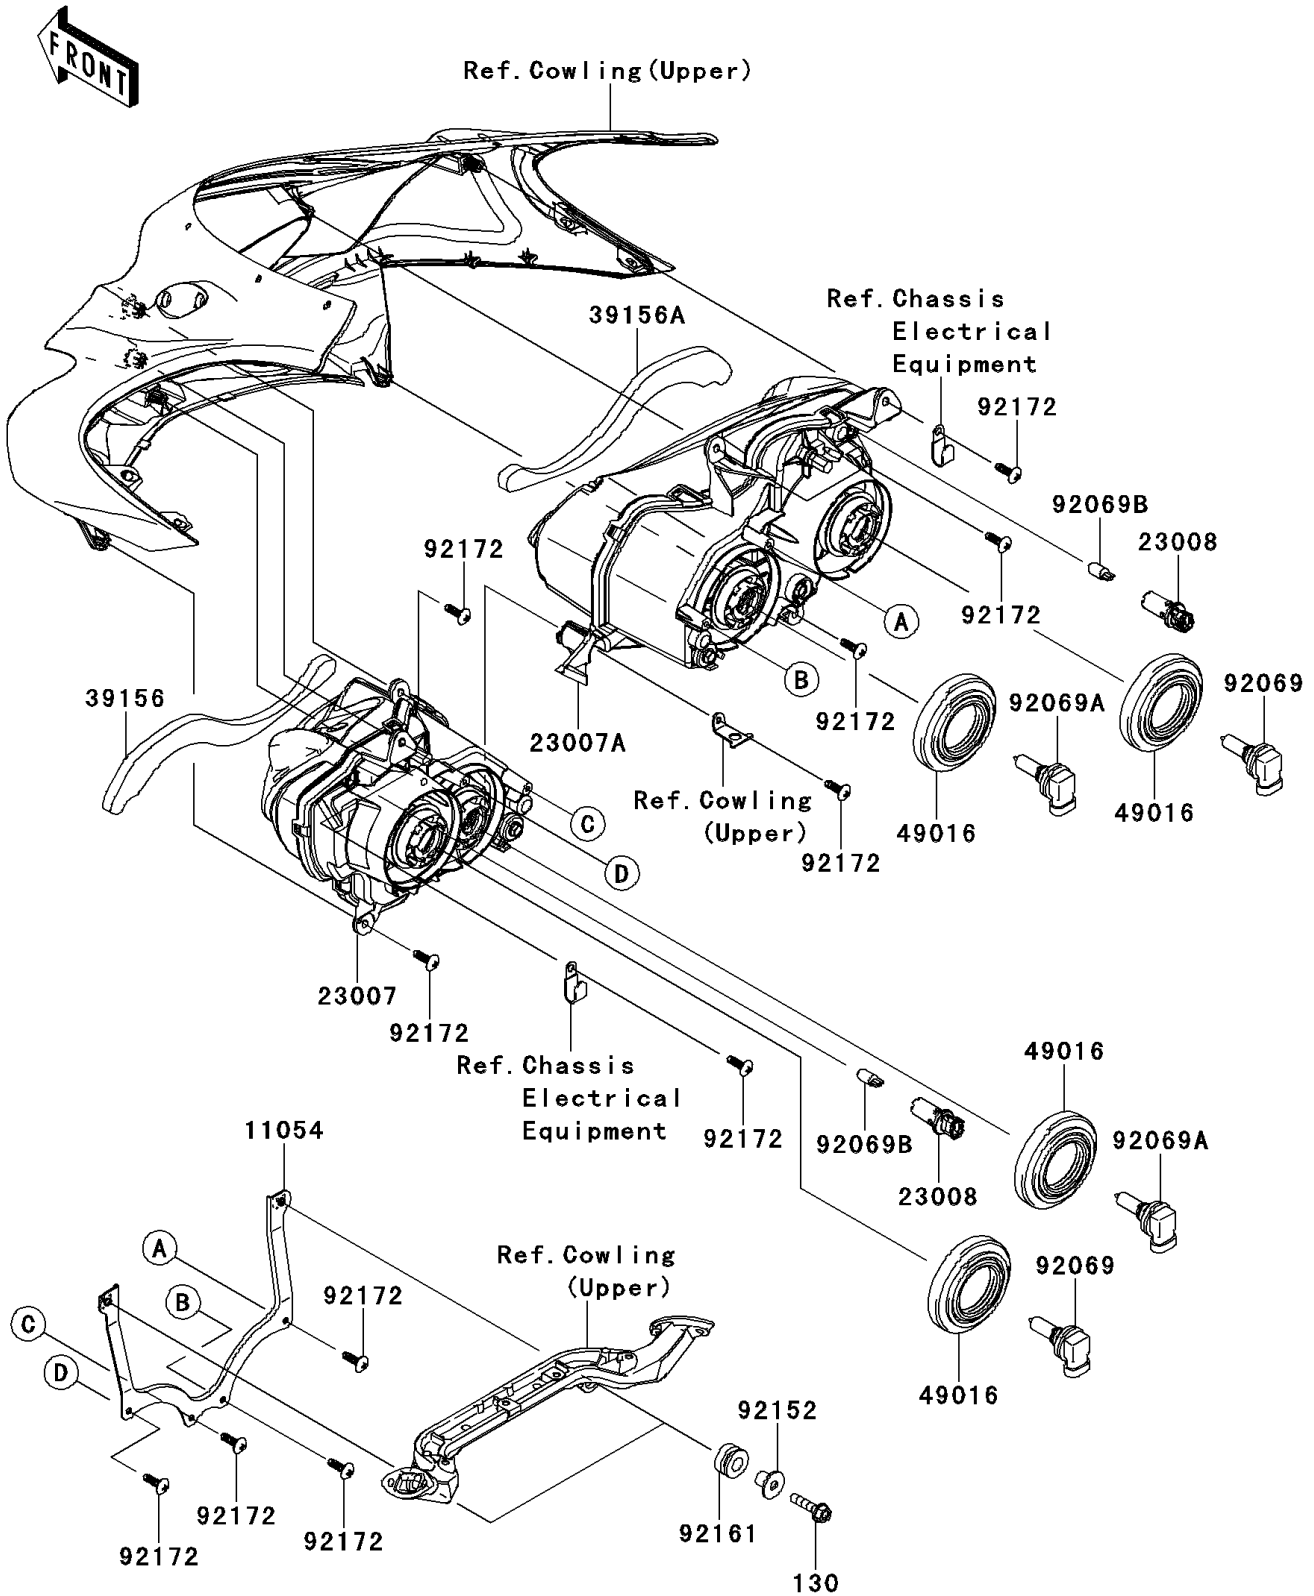

2012 NINJA® ZX™ -14R

PARTS DIAGRAM

Headlight(s)

F2710

2012 NINJA® ZX™-14R

PARTS LIST

Headlight(s)

Kawasaki

Let the Good Times Roll®

ITEM NAME

PART NUMBER

QUANTITY
