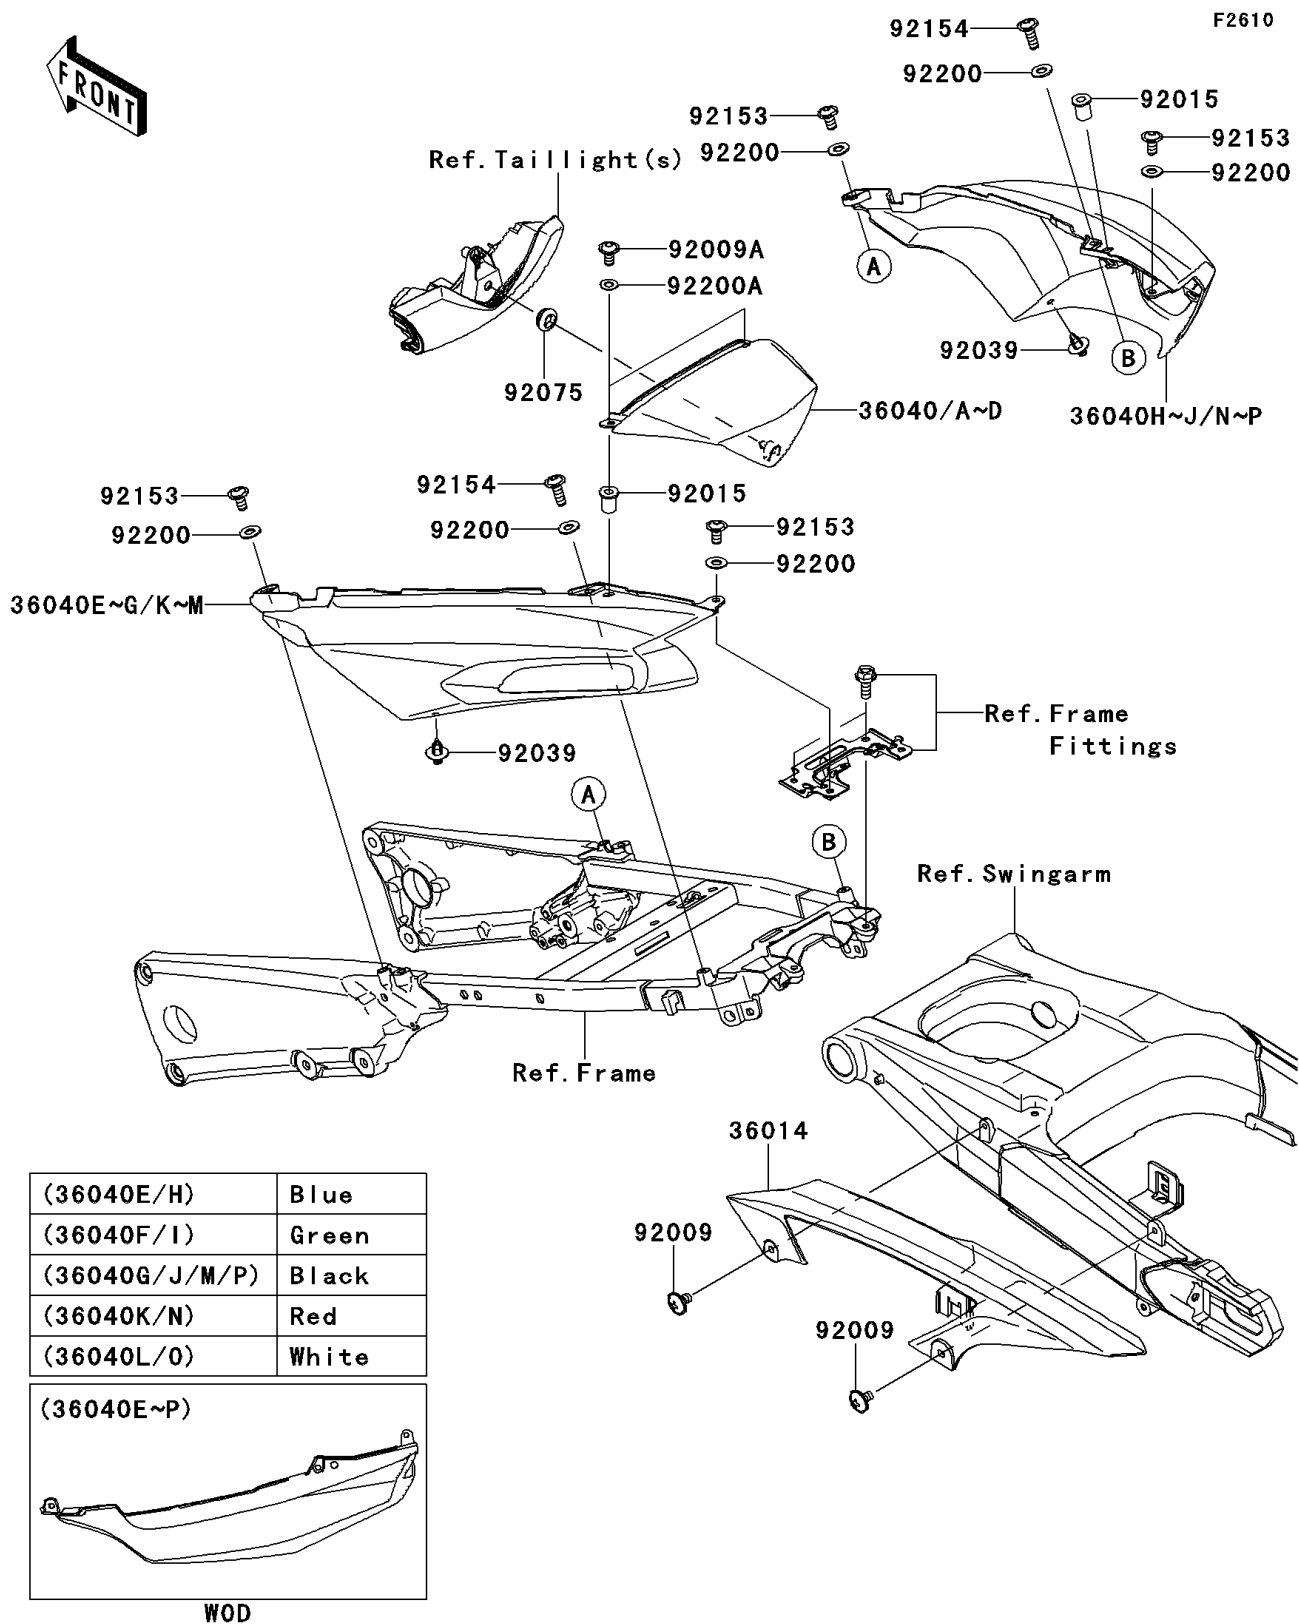

2013 NINJA® ZX™-14R

PARTS DIAGRAM

Side Covers/Chain Cover

2013 NINJA® ZX™-14R

PARTS LIST

Side Covers/Chain Cover

ITEM NAME

PART NUMBER

QUANTITY
