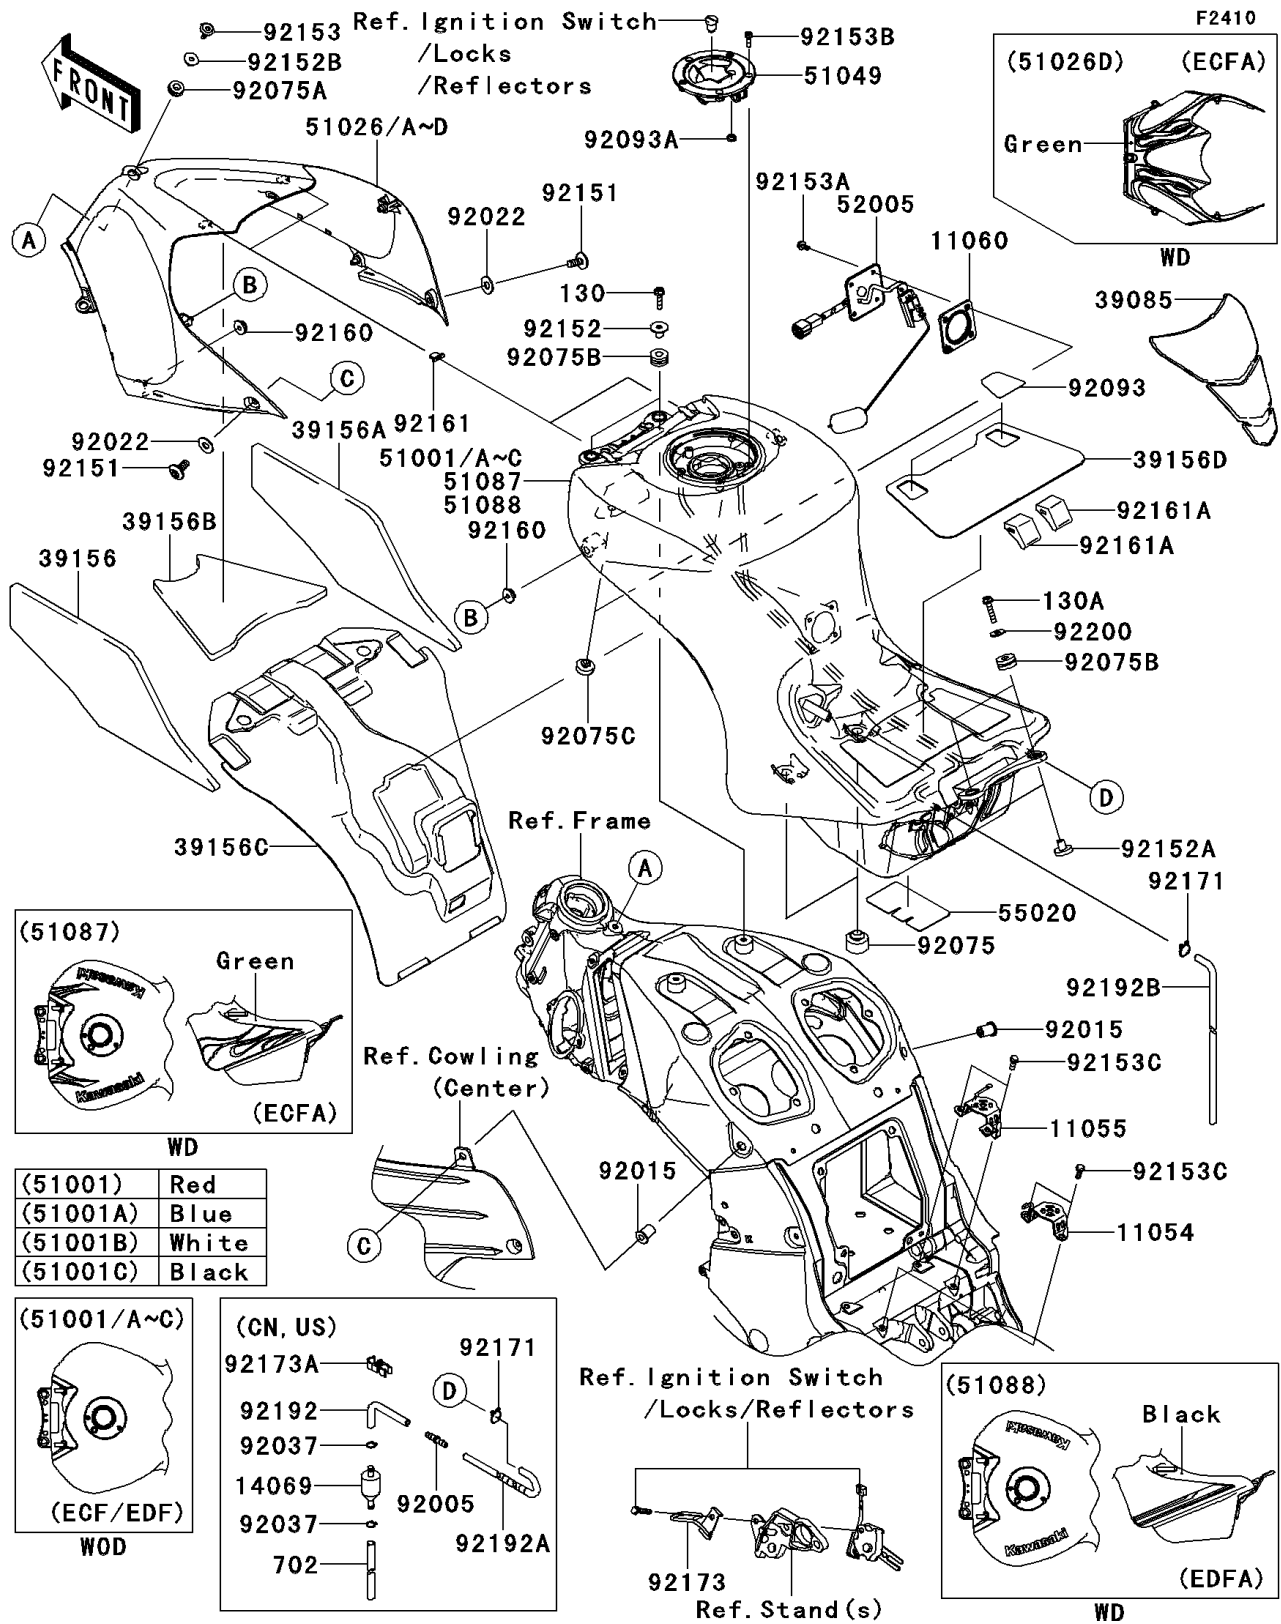

2012 NINJA[®] ZX[™]-14R

PARTS DIAGRAM

Fuel Tank

2012 NINJA® ZX™-14R

PARTS LIST

Fuel Tank

ITEM NAME

PART NUMBER

QUANTITY
