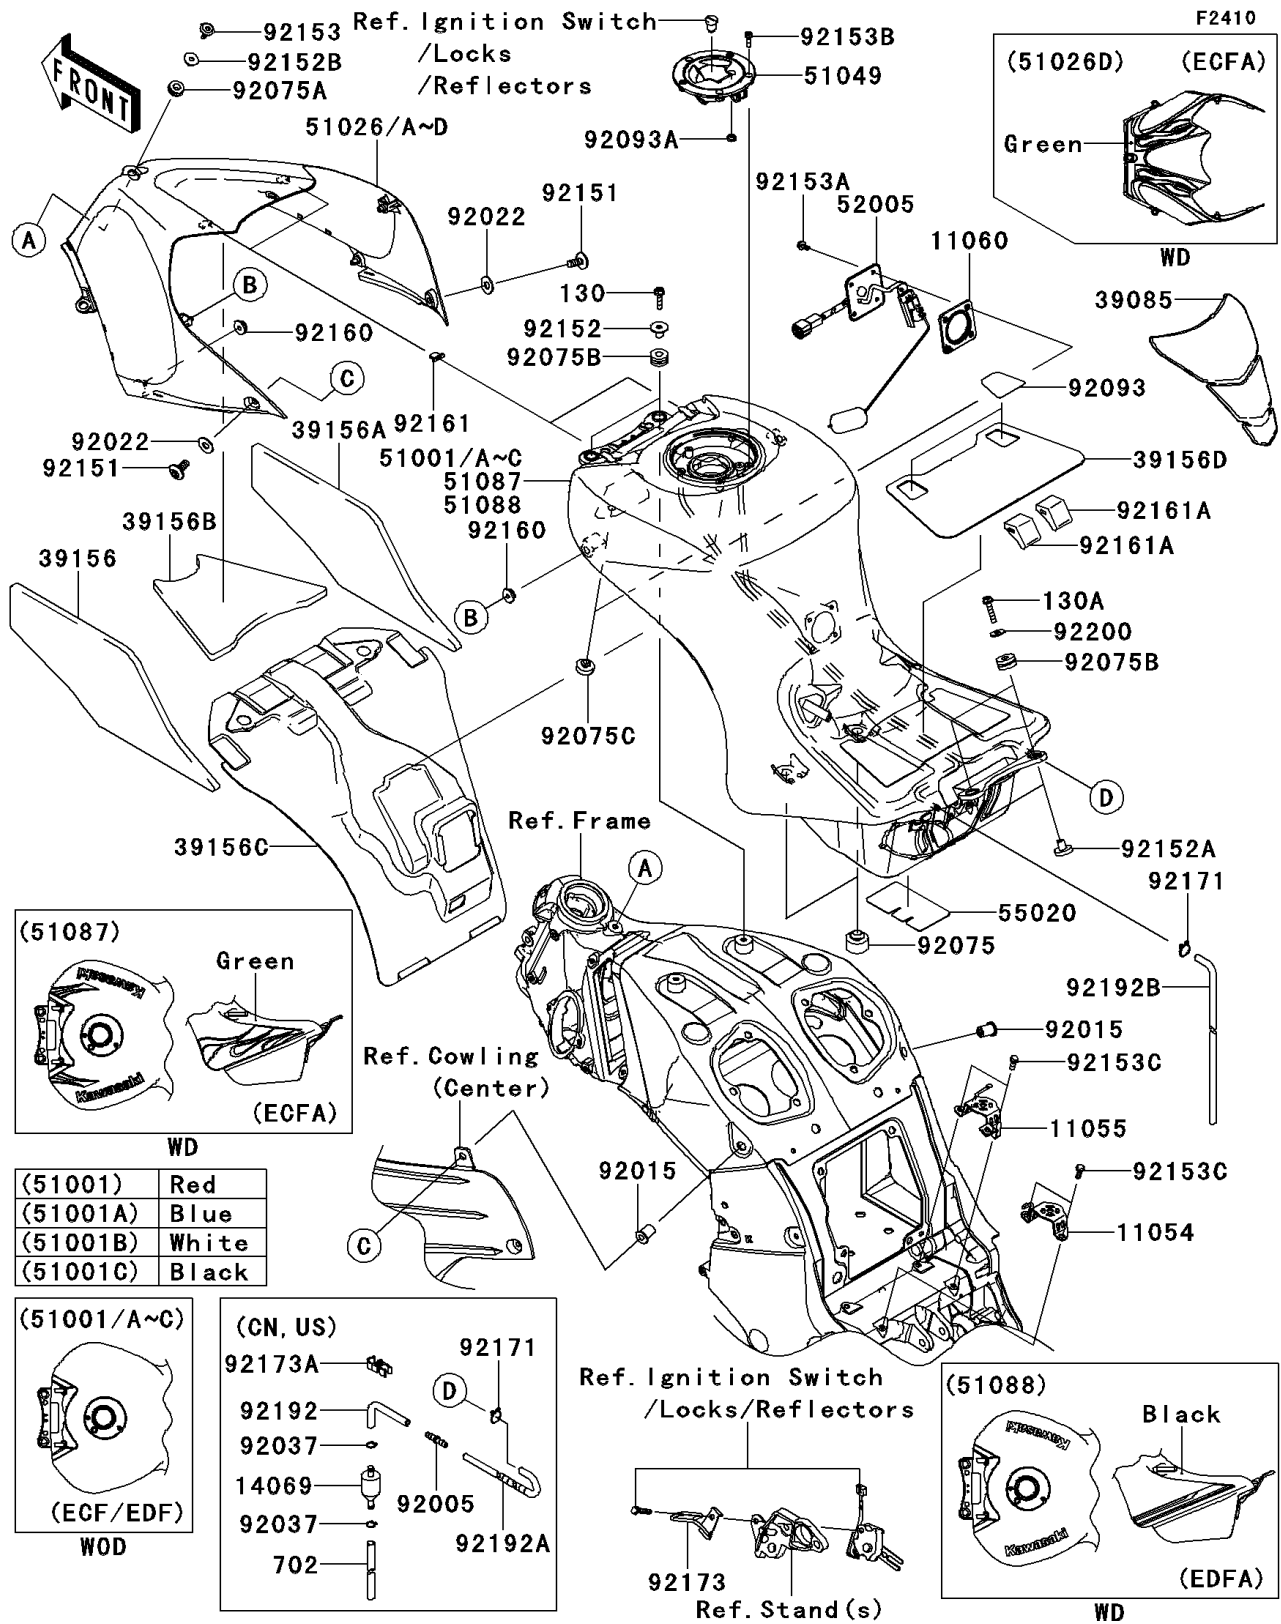

2013 NINJA® ZX™-14R

PARTS DIAGRAM

Fuel Tank

2013 NINJA[®] ZX[™]-14R

PARTS LIST

Fuel Tank

ITEM NAME

PART NUMBER

QUANTITY
