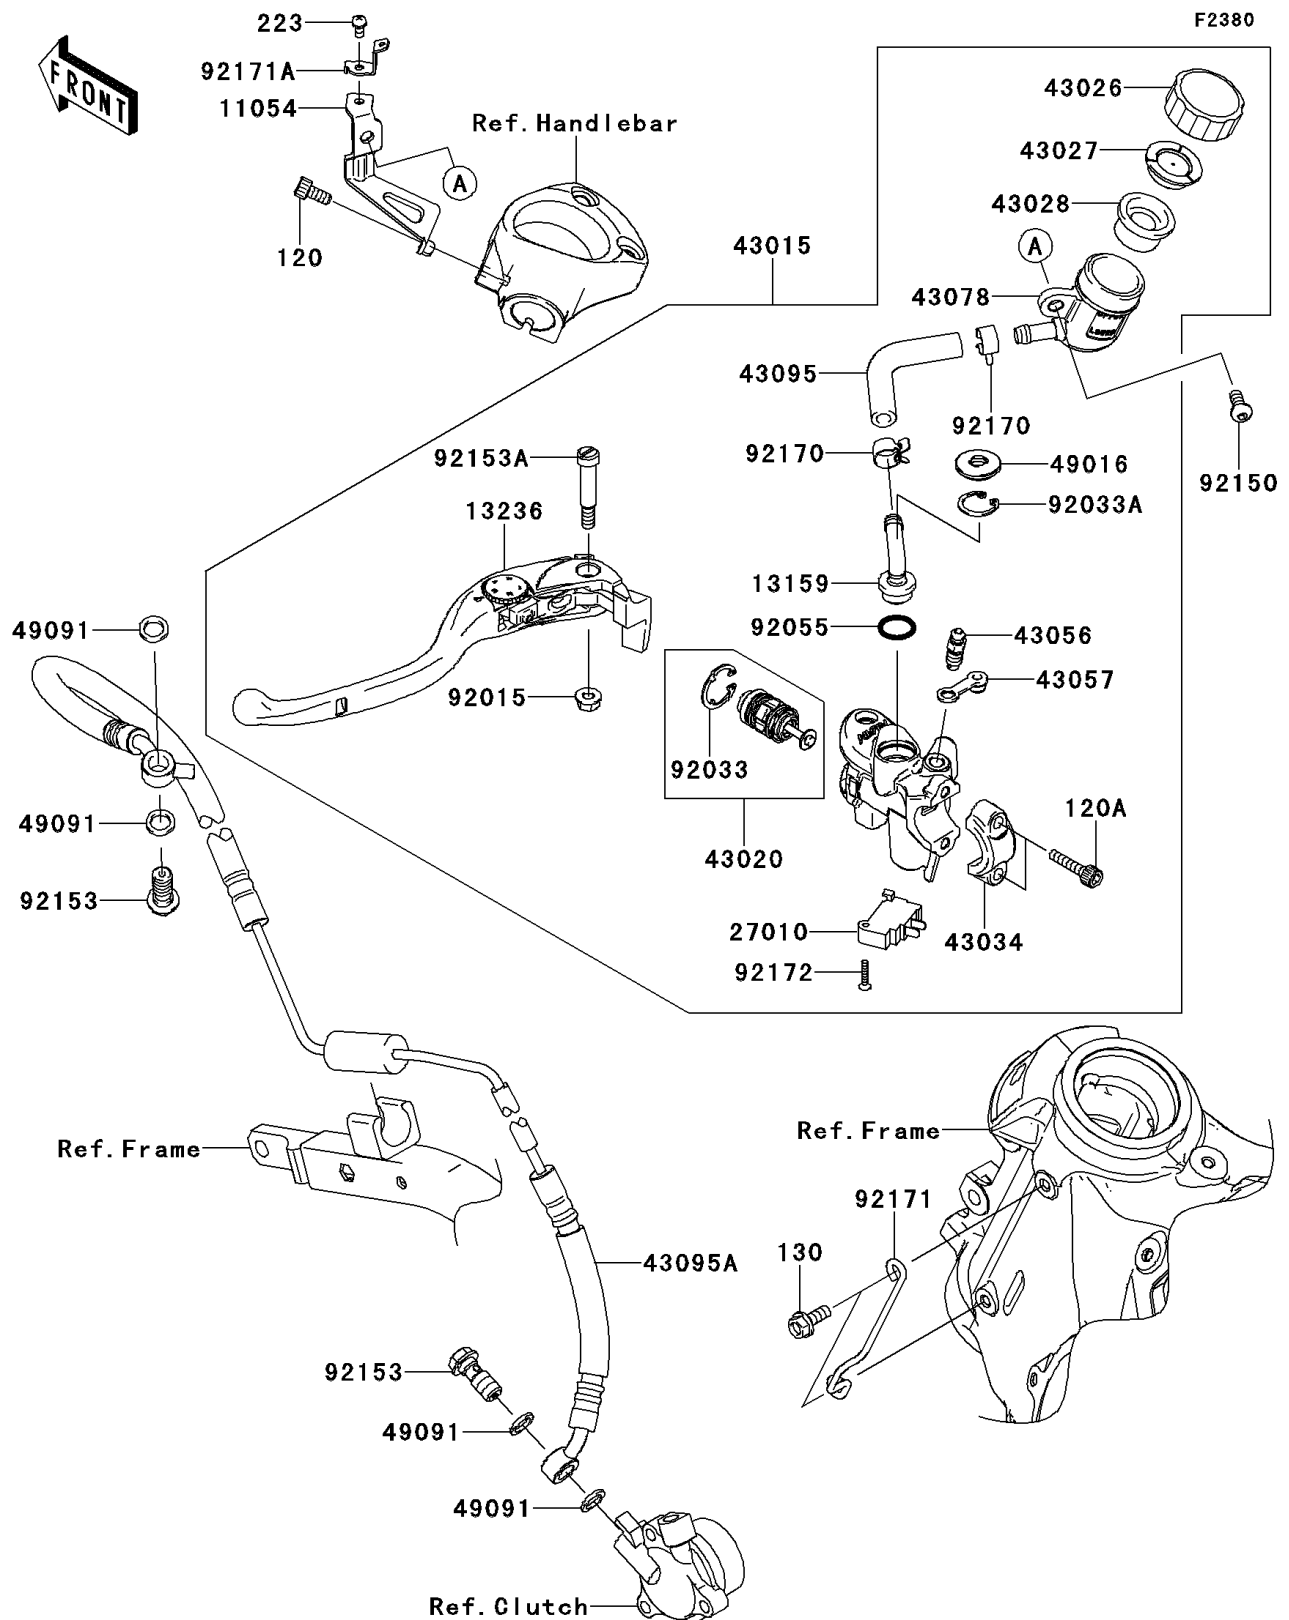

2012 NINJA[®] ZX[™]-14R

PARTS DIAGRAM

Clutch Master Cylinder

2012 NINJA® ZX™-14R

PARTS LIST

Clutch Master Cylinder

ITEM NAME	PART NUMBER	QUANTITY
BOLT-SOCKET,6X12 (Ref # 120)	120CA0612	1
BOLT-SOCKET,6X22 (Ref # 120A)	120CB0622	2
BOLT-FLANGED,6X16 (Ref # 130)	130BA0616	2
SCREW-PAN-WS-CROS,4X8 (Ref # 223)	223AA0408	1
BRACKET,CLUTCH RESERVOIR (Ref # 11054)	11054-0207	1
CONNECTOR (Ref # 13159)	13159-1061	1
LEVER-COMP,CLUTCH (Ref # 13236)	13236-0104	1
SWITCH,CLUTCH (Ref # 27010)	27010-0051	1
CYLINDER-ASSY-MASTER,CLUTCH (Ref # 43015)	43015-0151	1
PISTON-COMP-BRAKE (Ref # 43020)	43020-0013	1
CAP-BRAKE (Ref # 43026)	43026-1070	1
PLATE-DIAPHRAGM (Ref # 43027)	43027-1054	1
DIAPHRAGM (Ref # 43028)	43028-1073	1
HOLDER-BRAKE,MASTER CYLINDER (Ref # 43034)	43034-0056	1
BREATHER-BRAKE (Ref # 43056)	43056-1056	1
CAP-BREATHER (Ref # 43057)	43057-1001	1
RESERVOIR (Ref # 43078)	43078-1102	1
HOSE-BRAKE,FR MASTER CYLINDER (Ref # 43095)	43095-0040	1
HOSE-BRAKE,CLUTCH (Ref # 43095A)	43095-0410	1
COVER-SEAL (Ref # 49016)	49016-1147	1
WASHER-SEAL,10.1X14.5X1.5 (Ref # 49091)	49091-0001	4
NUT,FLANGED,6MM (Ref # 92015)	92015-1528	1
RING-SNAP (Ref # 92033)	92033-0034	1
RING-SNAP,20.5MM (Ref # 92033A)	92033-1186	1
RING-O,14.8X2.4 (Ref # 92055)	92055-0741	1
BOLT,SOCKET,6X14 (Ref # 92150)	92150-1836	1
BOLT,OIL,L=23 (Ref # 92153)	92153-0627	2
BOLT,LEVER (Ref # 92153A)	92153-0868	1
CLAMP,HOSE (Ref # 92170)	92170-1091	2

2012 NINJA® ZX™-14R

PARTS LIST

Clutch Master Cylinder

ITEM NAME	PART NUMBER	QUANTITY
CLAMP,CLUTCH HOSE (Ref # 92171)	92171-0633	1
CLAMP,RESERVOIR CAP (Ref # 92171A)	92171-0637	1
SCREW,3X16 (Ref # 92172)	92172-0349	1