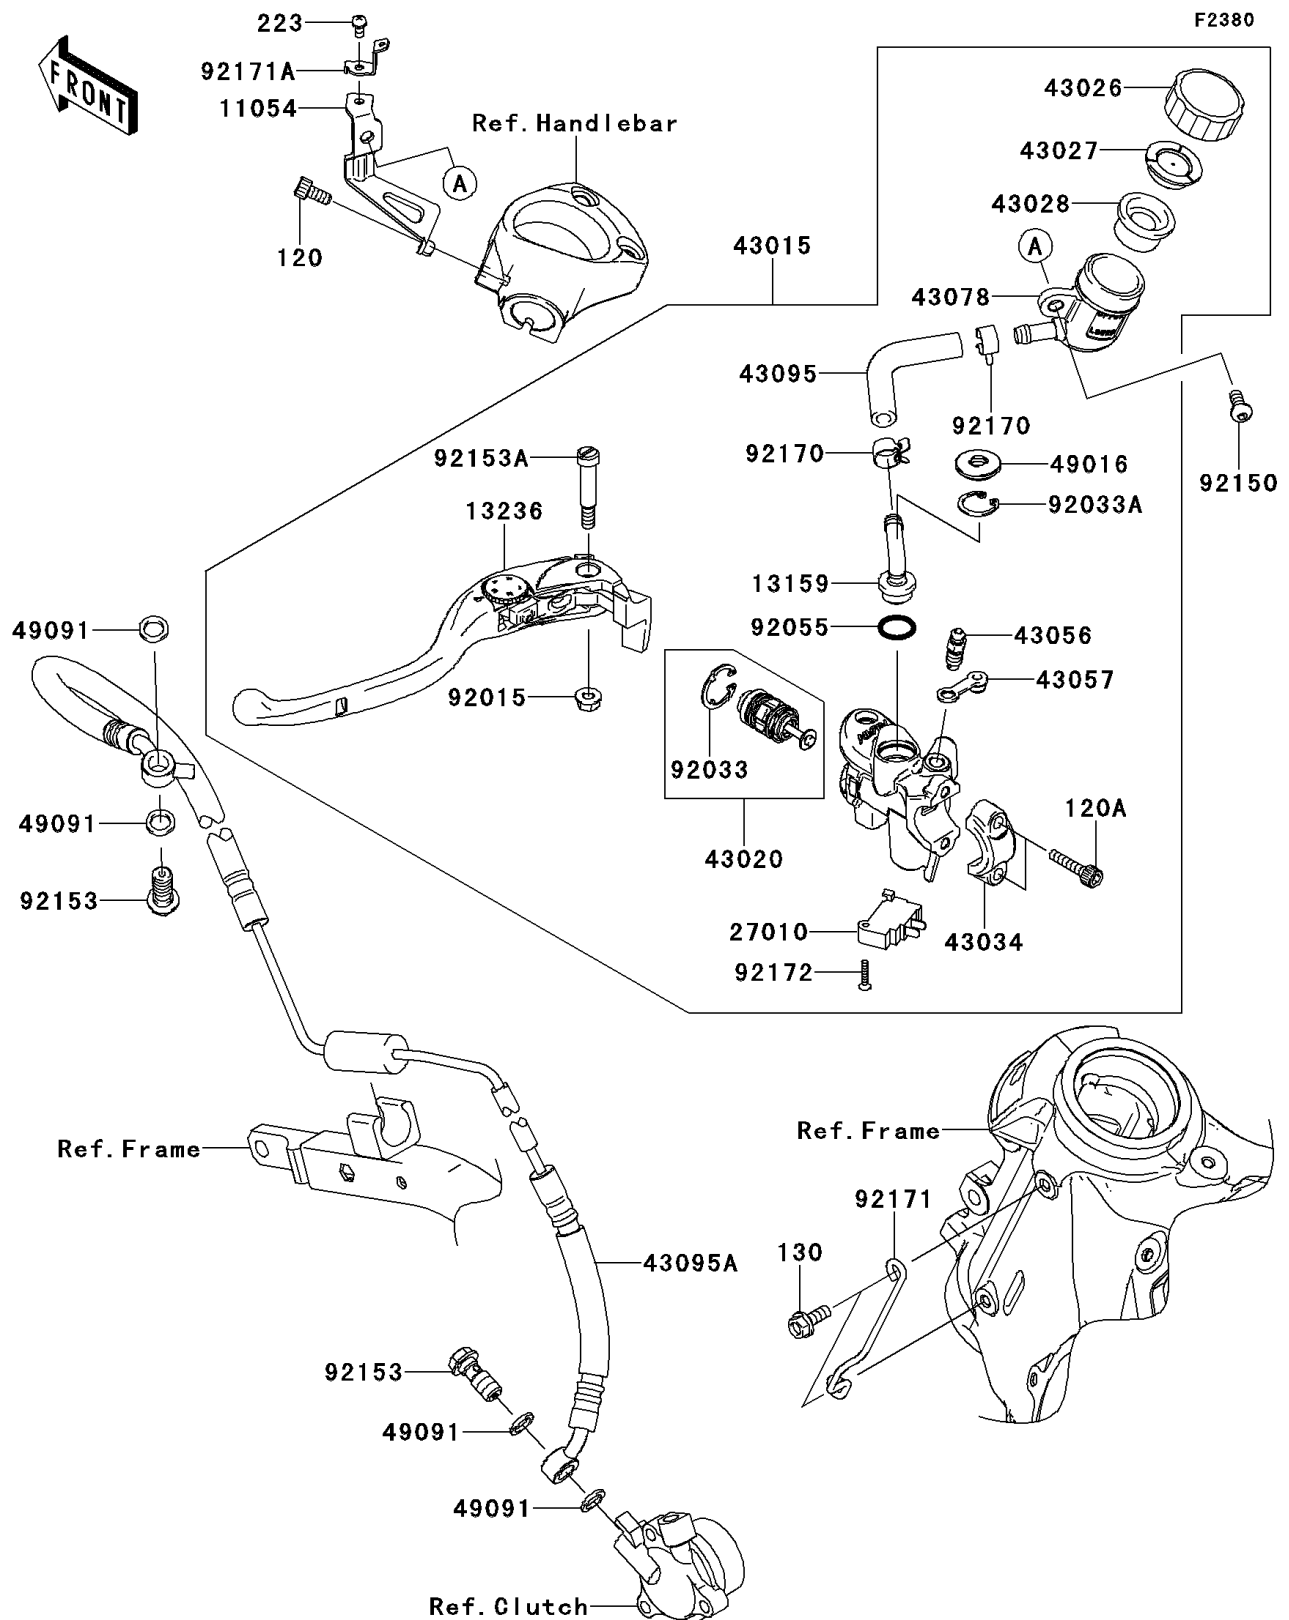

2012 NINJA® ZX™-14R

PARTS DIAGRAM

Clutch Master Cylinder

2012 NINJA® ZX™ -14R

PARTS LIST

Clutch Master Cylinder

ITEM NAME

PART NUMBER

QUANTITY
