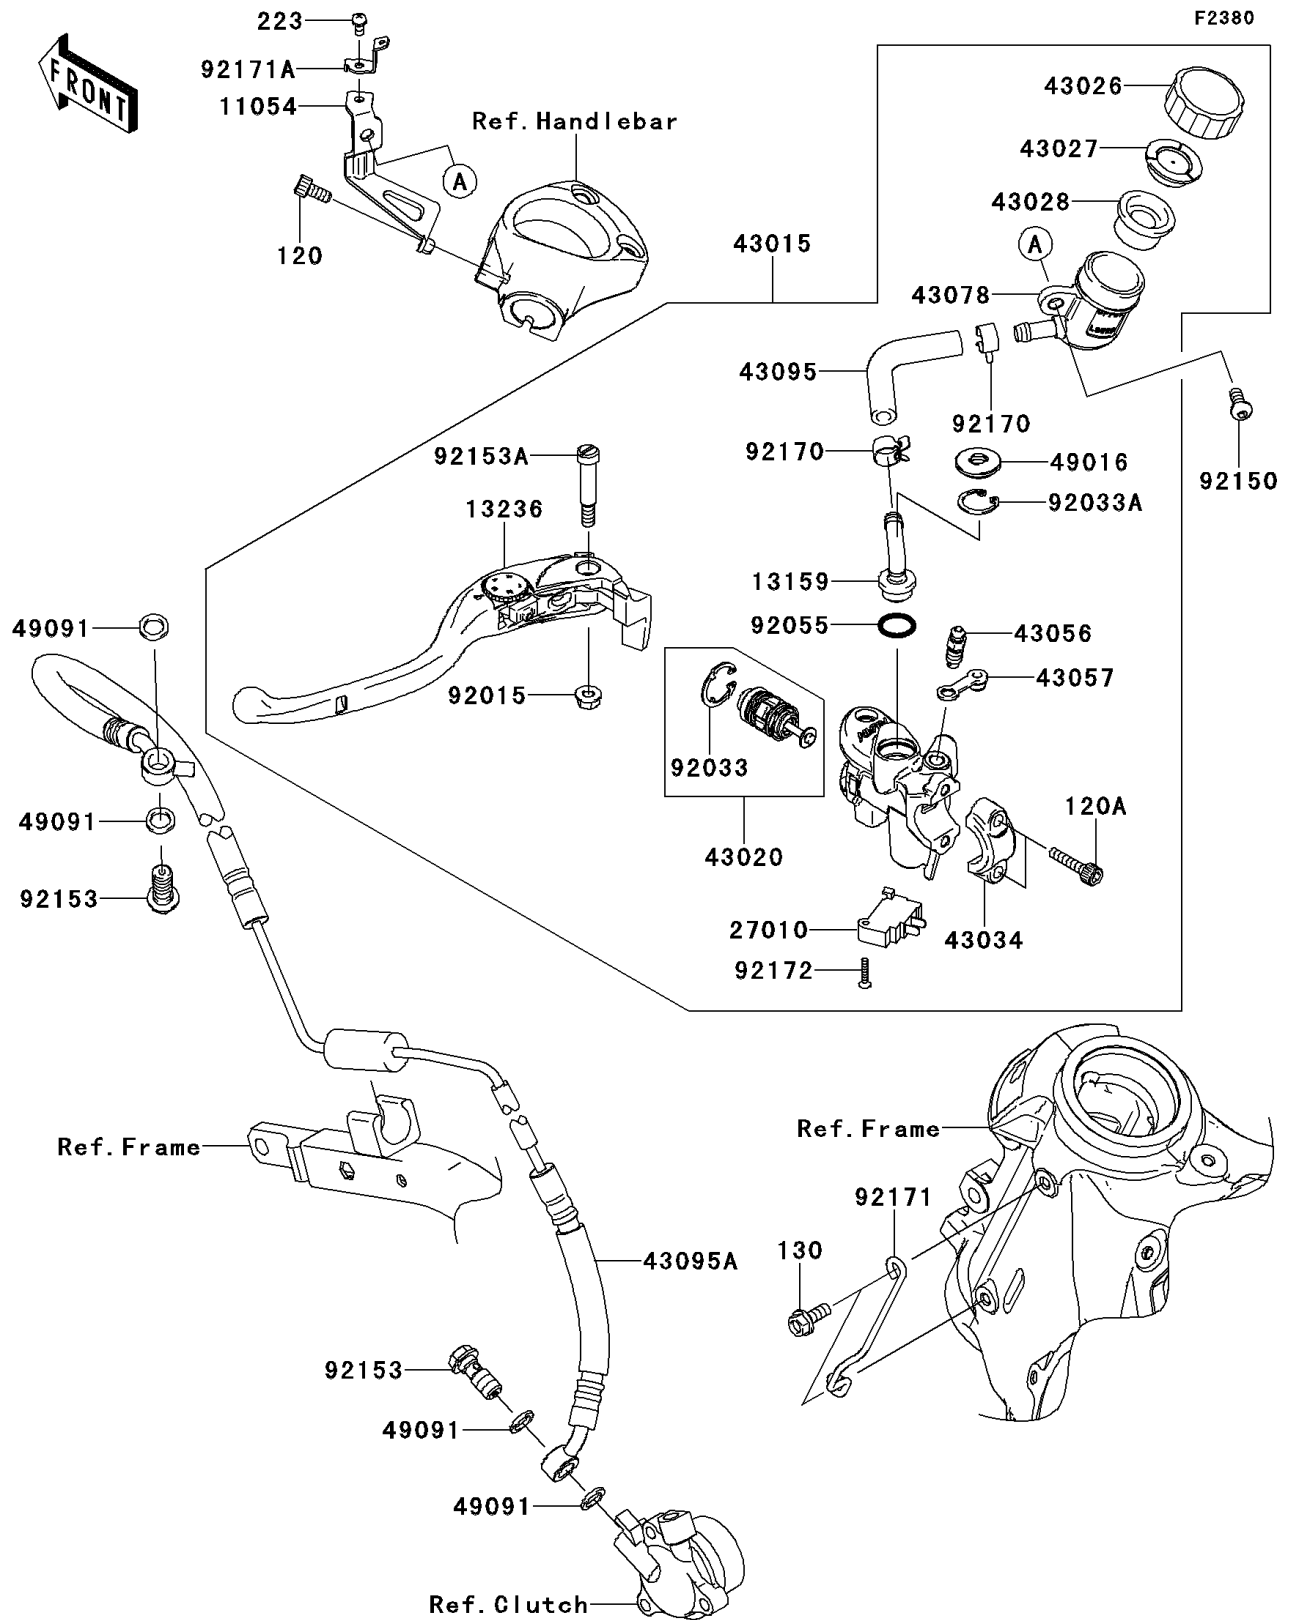

2013 NINJA® ZX™-14R

PARTS DIAGRAM

Clutch Master Cylinder

2013 NINJA® ZX™-14R

PARTS LIST

Clutch Master Cylinder

ITEM NAME

PART NUMBER

QUANTITY
