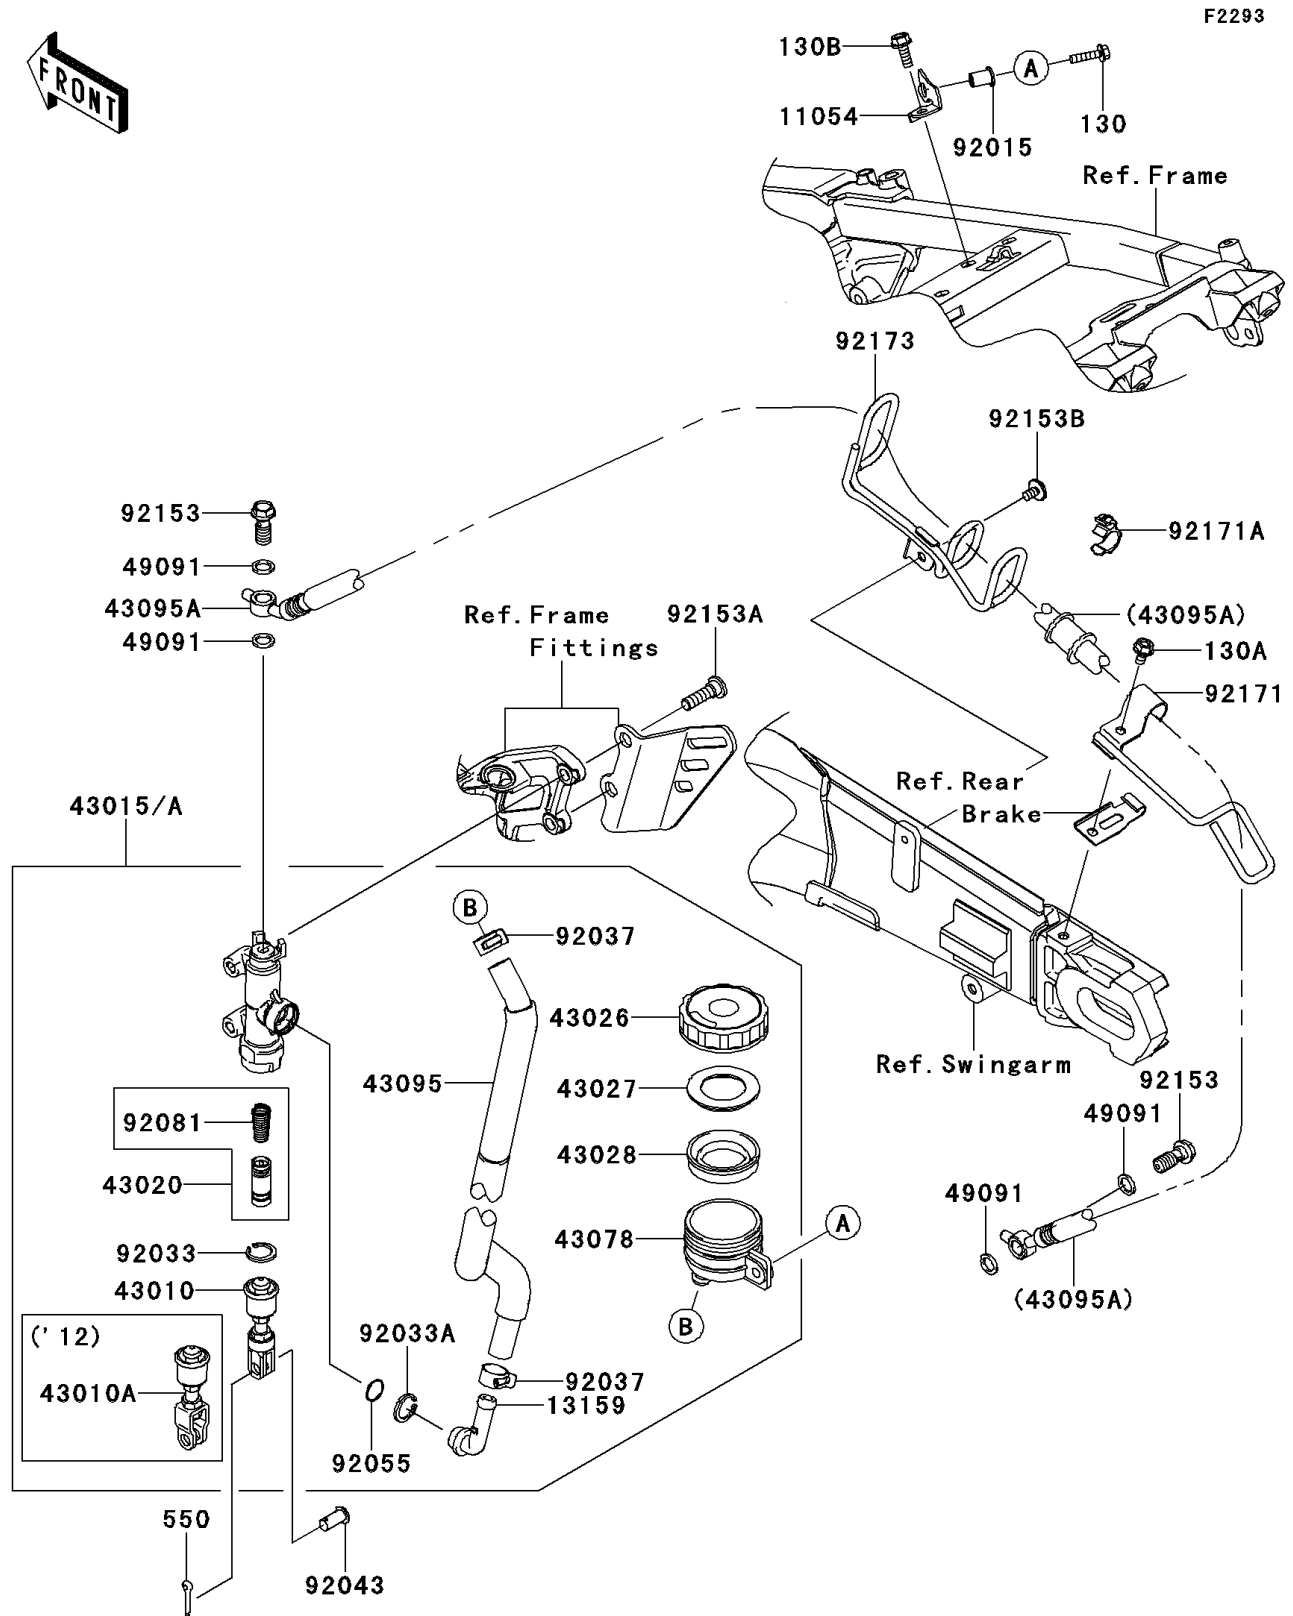

2012 NINJA[®] ZX[™]-14R

PARTS DIAGRAM Rear Master Cylinder

2012 NINJA® ZX™-14R

PARTS LIST

Rear Master Cylinder

ITEM NAME

PART NUMBER

QUANTITY
