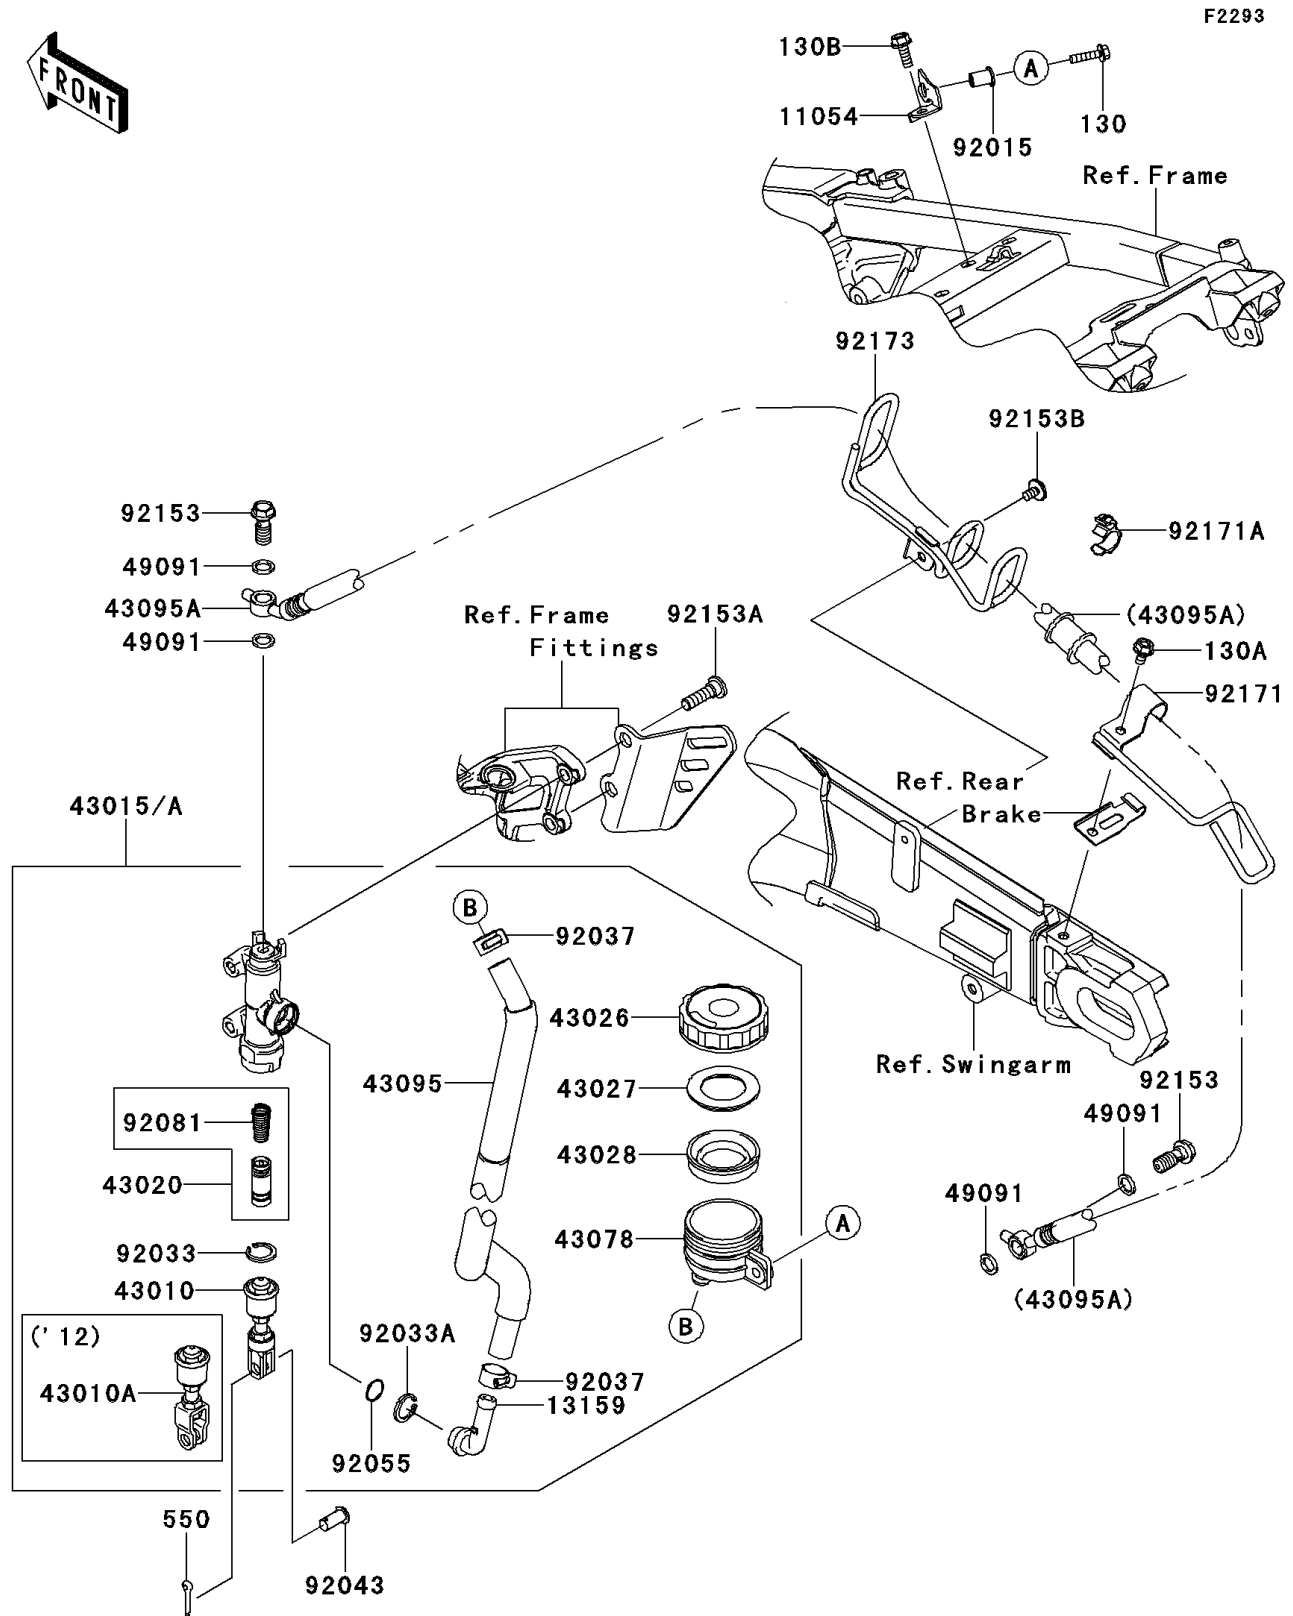

2013 NINJA[®] ZX[™]-14R

PARTS DIAGRAM Rear Master Cylinder

2013 NINJA® ZX™-14R

PARTS LIST

Rear Master Cylinder

ITEM NAME

PART NUMBER

QUANTITY
