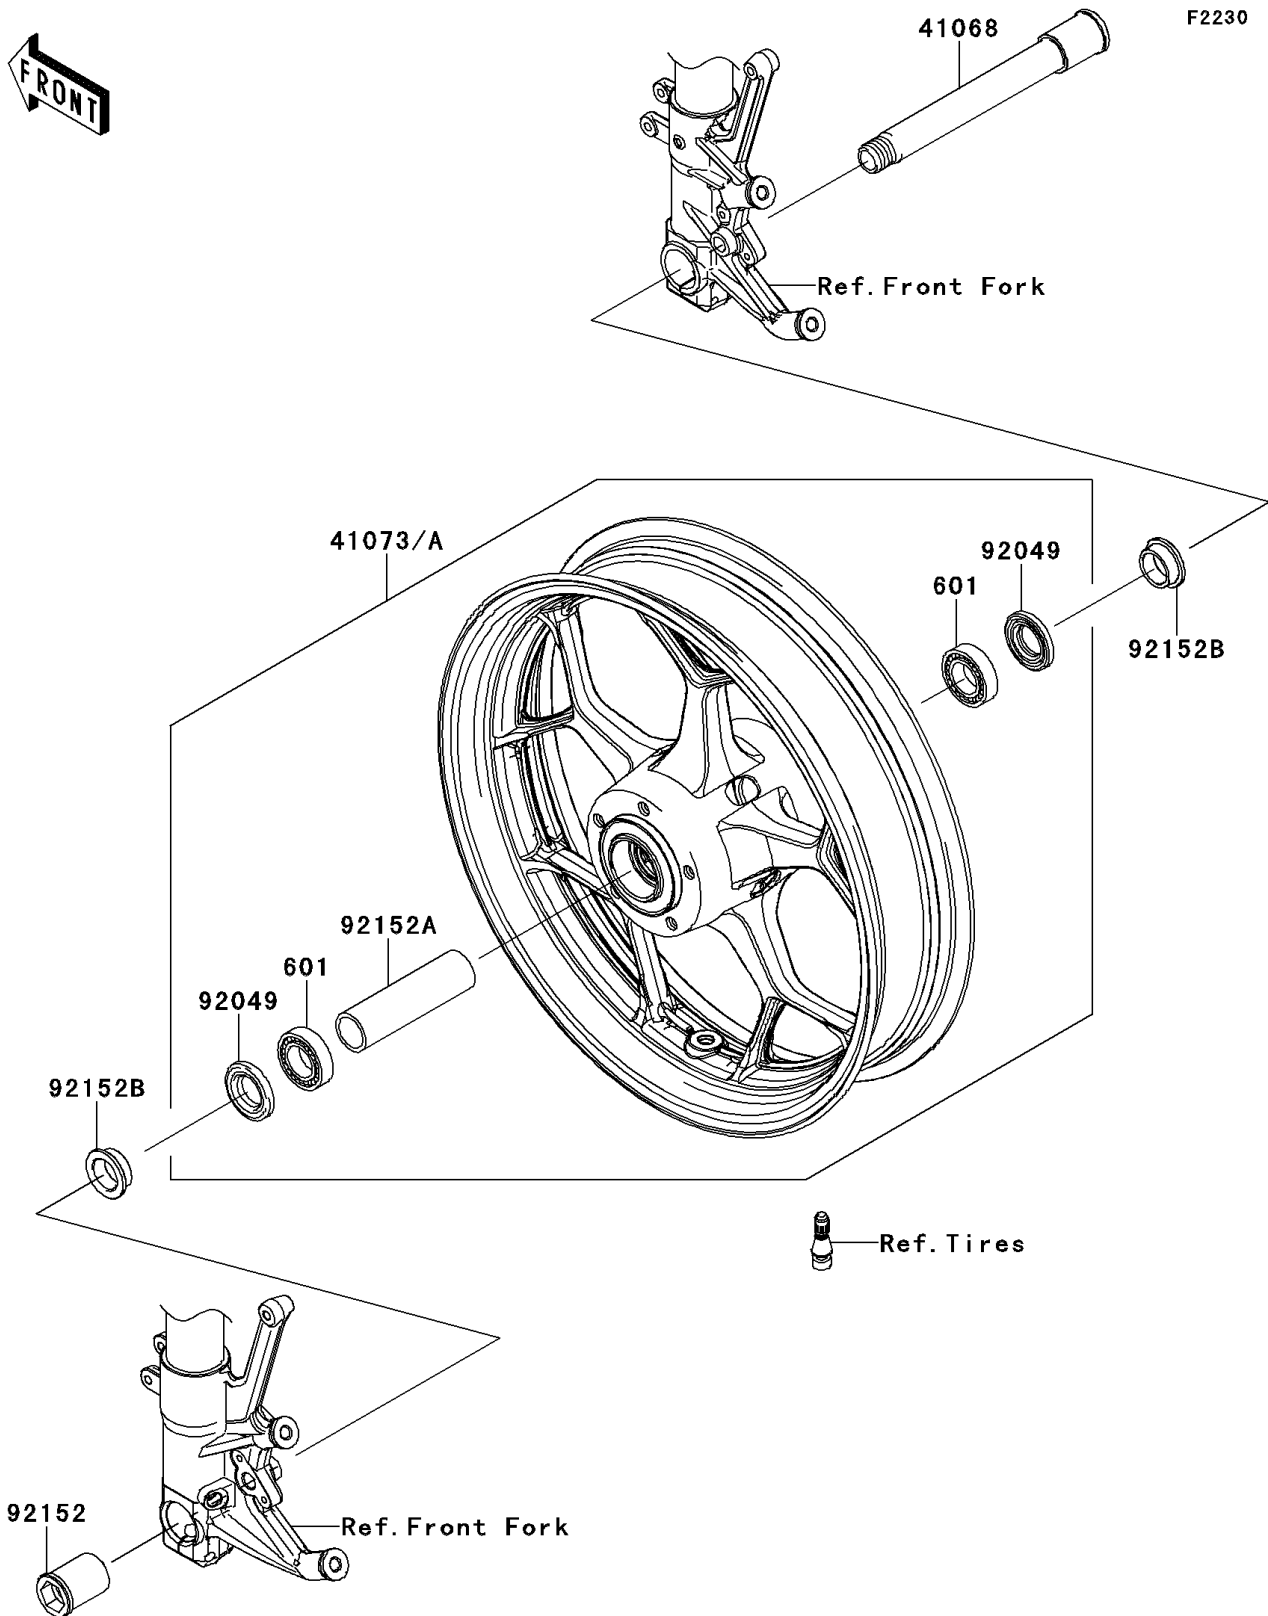

## PARTS DIAGRAM

### Front Wheel

## PARTS LIST

### Front Wheel

ITEM NAME	PART NUMBER	QUANTITY
BEARING-BALL,#6005UU (Ref # 601)	601B6005UU	2
AXLE,FR (Ref # 41068)	41068-0049	1
WHEEL-ASSY,FR,G.BLACK (Ref # 41073A)	41073-0573-18F	1
SEAL-OIL,BJN-C2 32X47X5 (Ref # 92049)	92049-0050	2
COLLAR,FR AXLE,LH,L=44.5 (Ref # 92152)	92152-0240	1
COLLAR,FR HUB,L=115 (Ref # 92152A)	92152-0242	1
COLLAR,25X32X13 (Ref # 92152B)	92152-0289	2