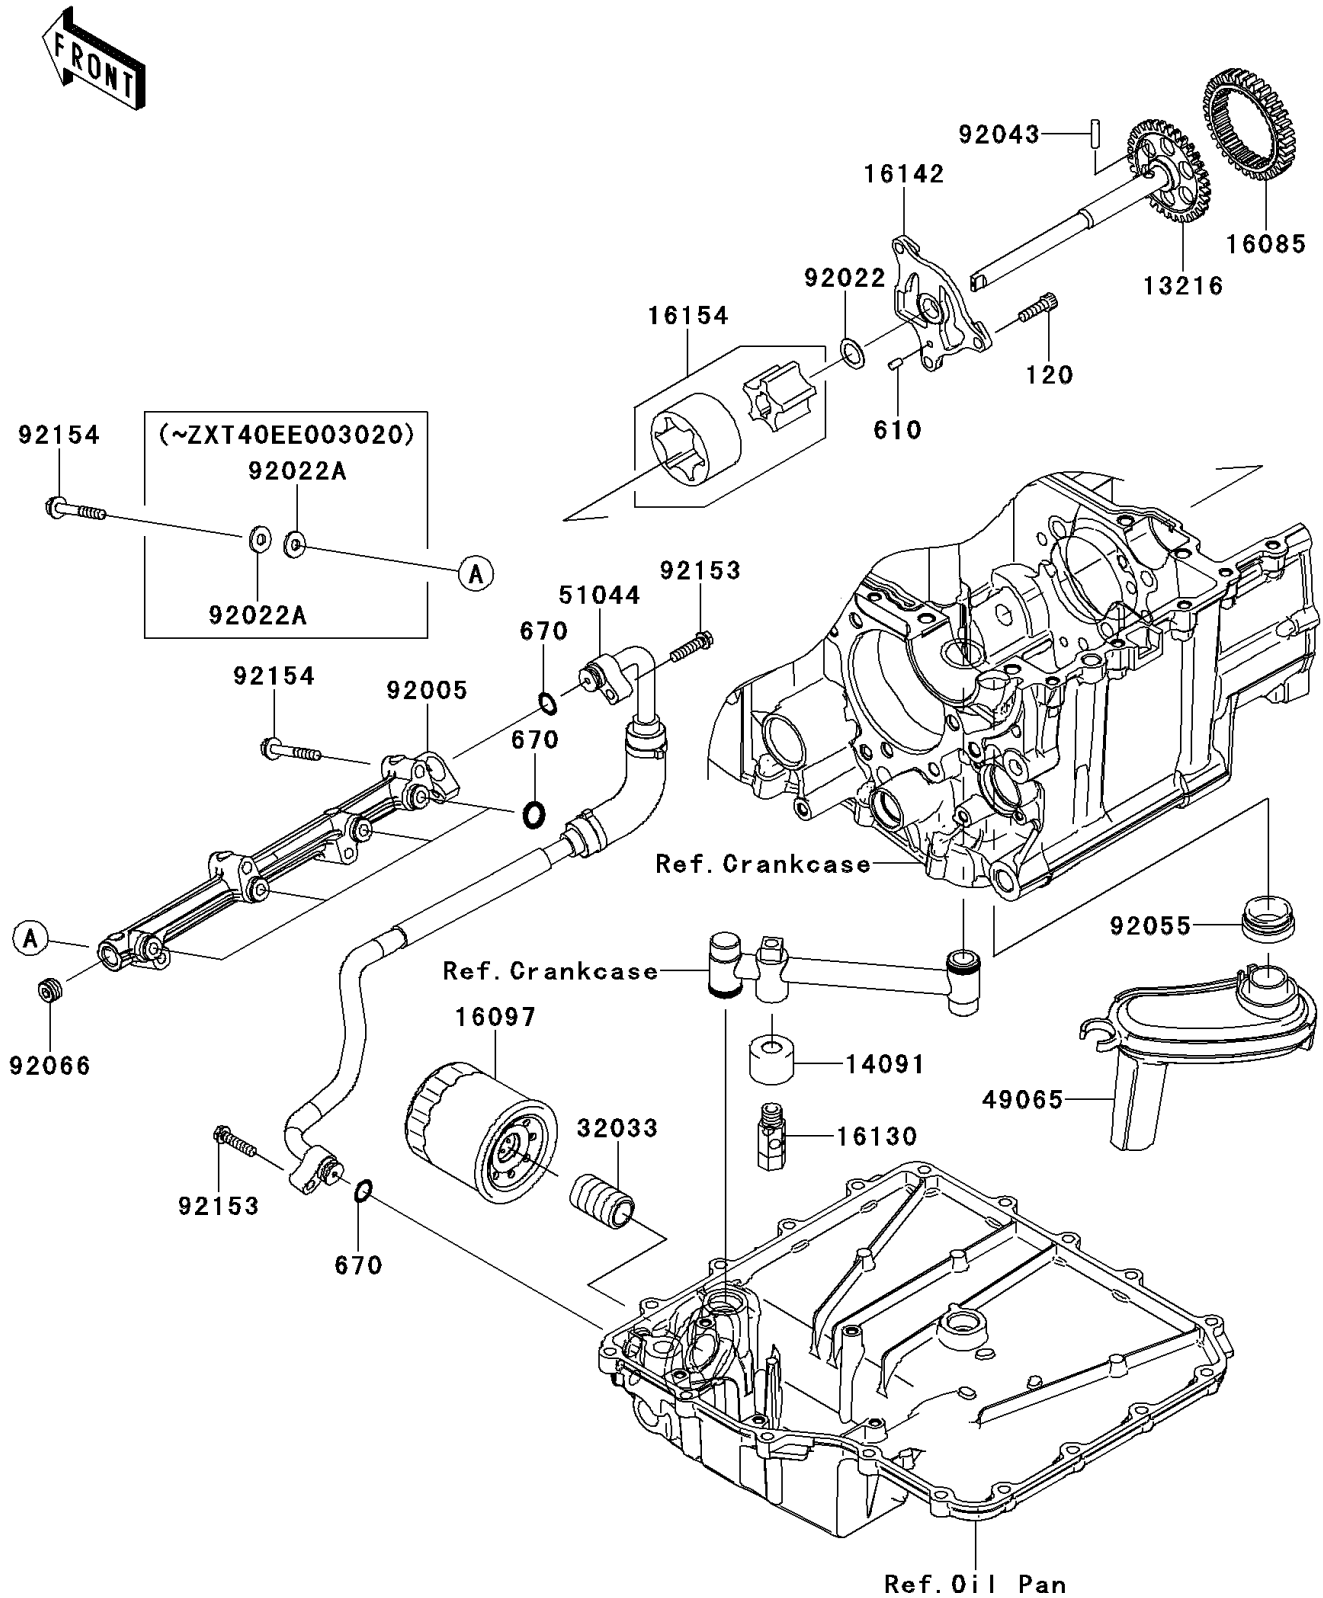

2013 NINJA[®] ZX[™]-14R

PARTS DIAGRAM

Oil Pump/Oil Filter

E1710

2013 NINJA® ZX™-14R

PARTS LIST

Oil Pump/Oil Filter

ITEM NAME

PART NUMBER

QUANTITY
