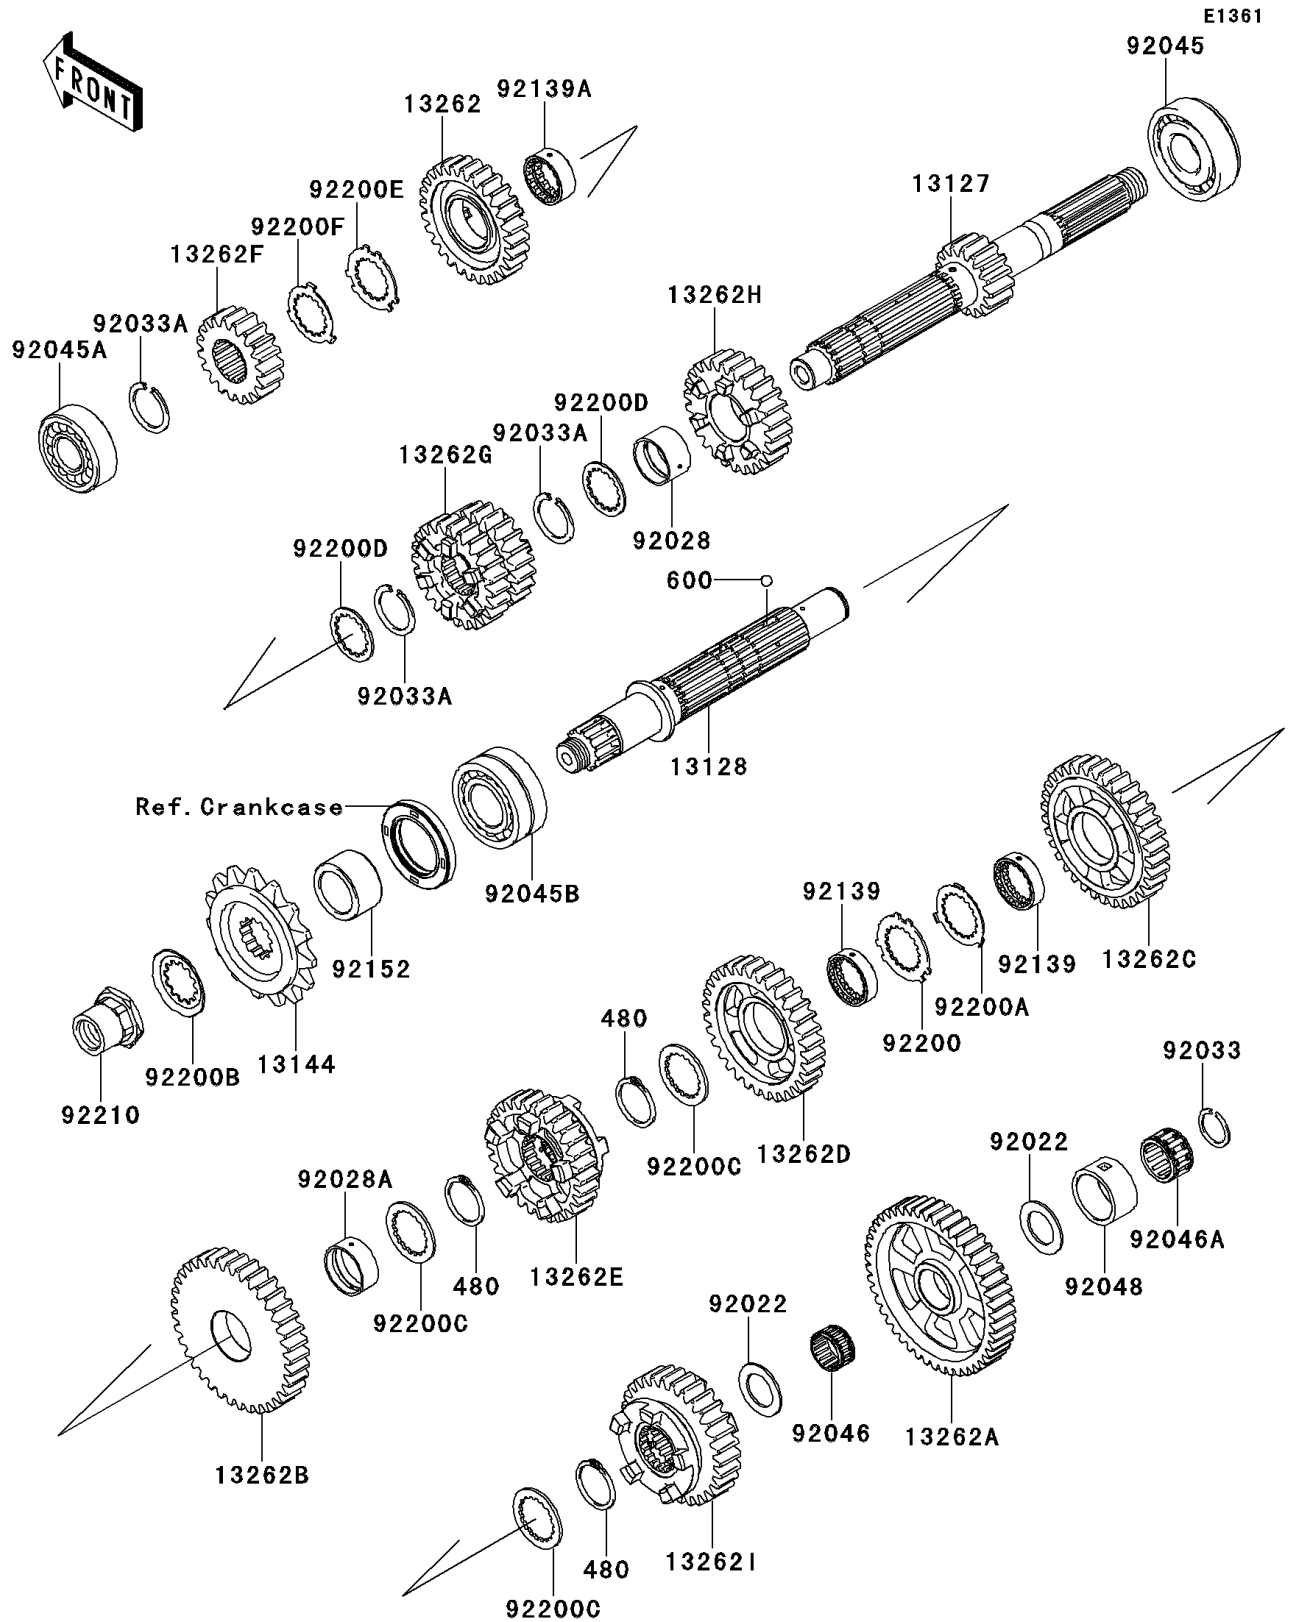

2013 NINJA[®] ZX[™]-14R

PARTS DIAGRAM

Transmission

2013 NINJA® ZX™-14R

PARTS LIST

Transmission

Kawasaki

Let the Good Times Roll®

ITEM NAME

PART NUMBER

QUANTITY
