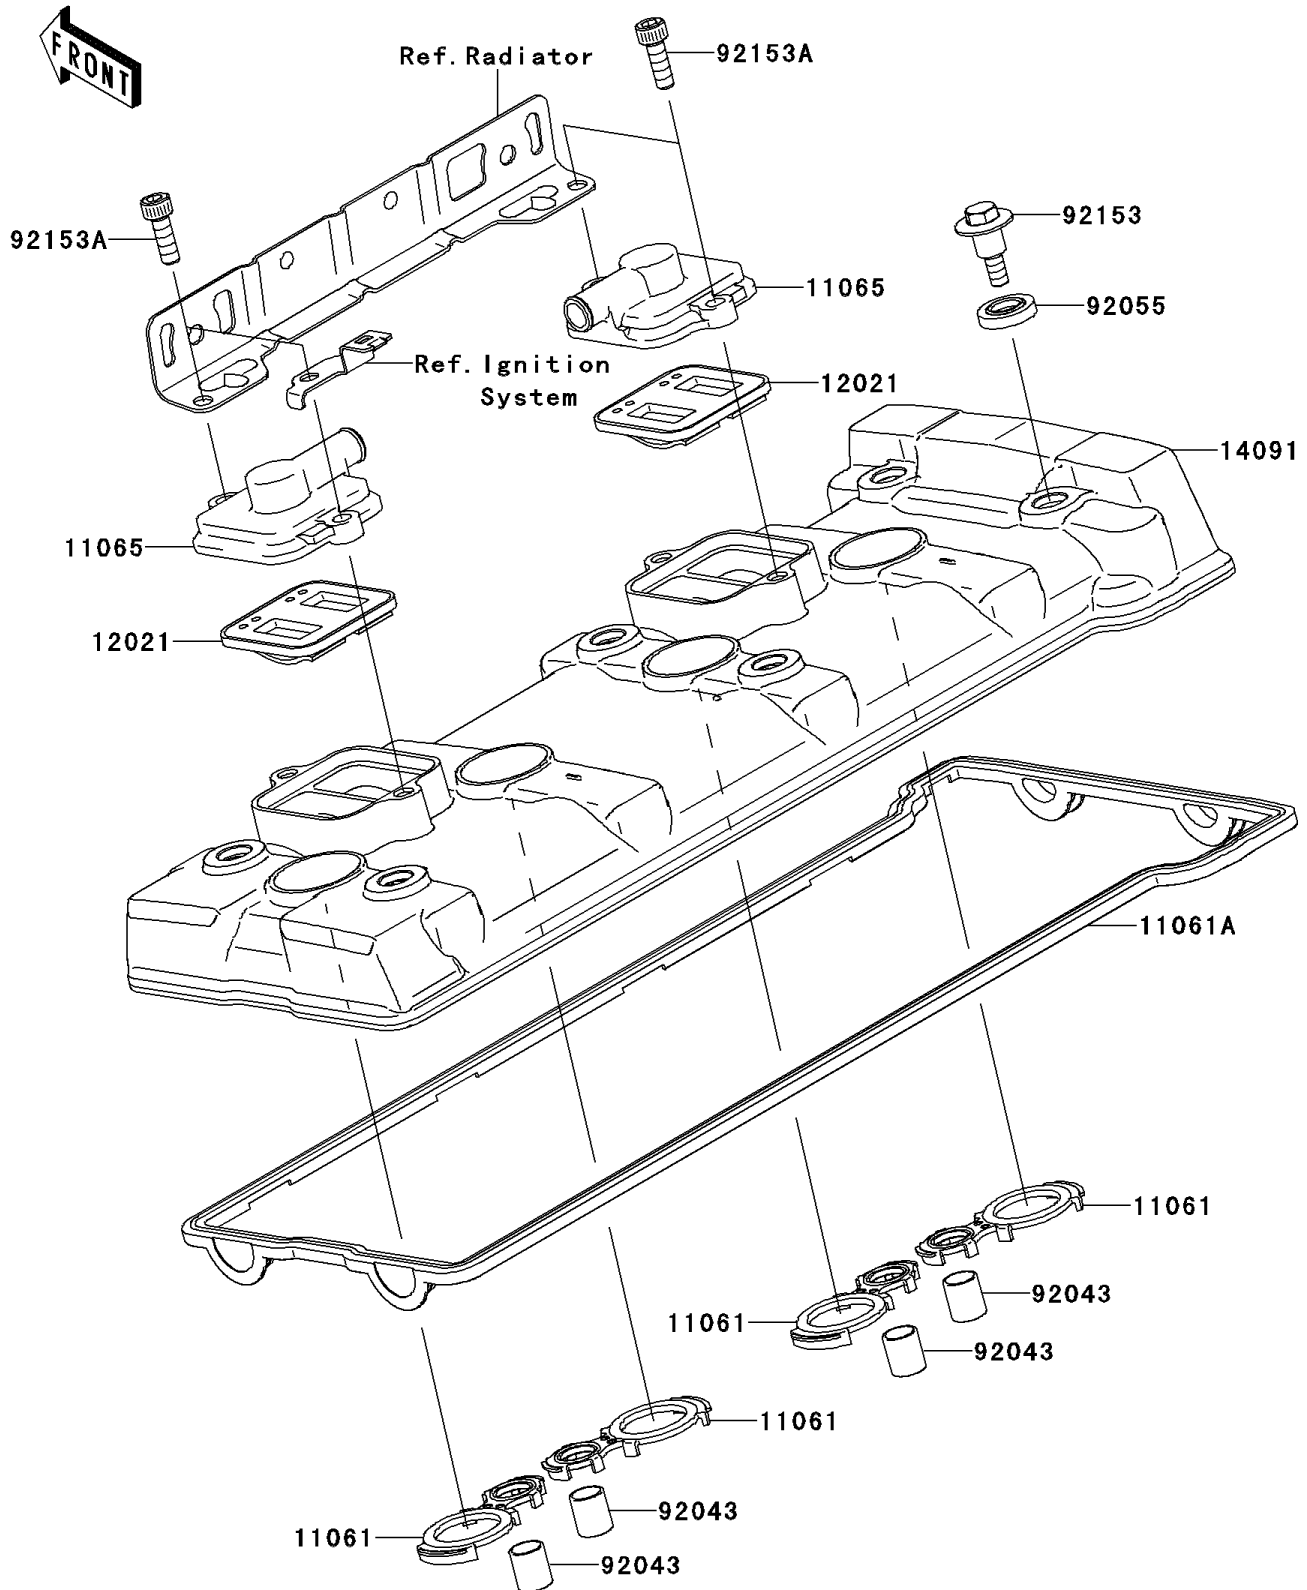

2013 NINJA[®] ZX[™]-14R

PARTS DIAGRAM Cylinder Head Cover

E1112

2013 NINJA[®] ZX[™]-14R

PARTS LIST

Cylinder Head Cover

ITEM NAME

PART NUMBER

QUANTITY
