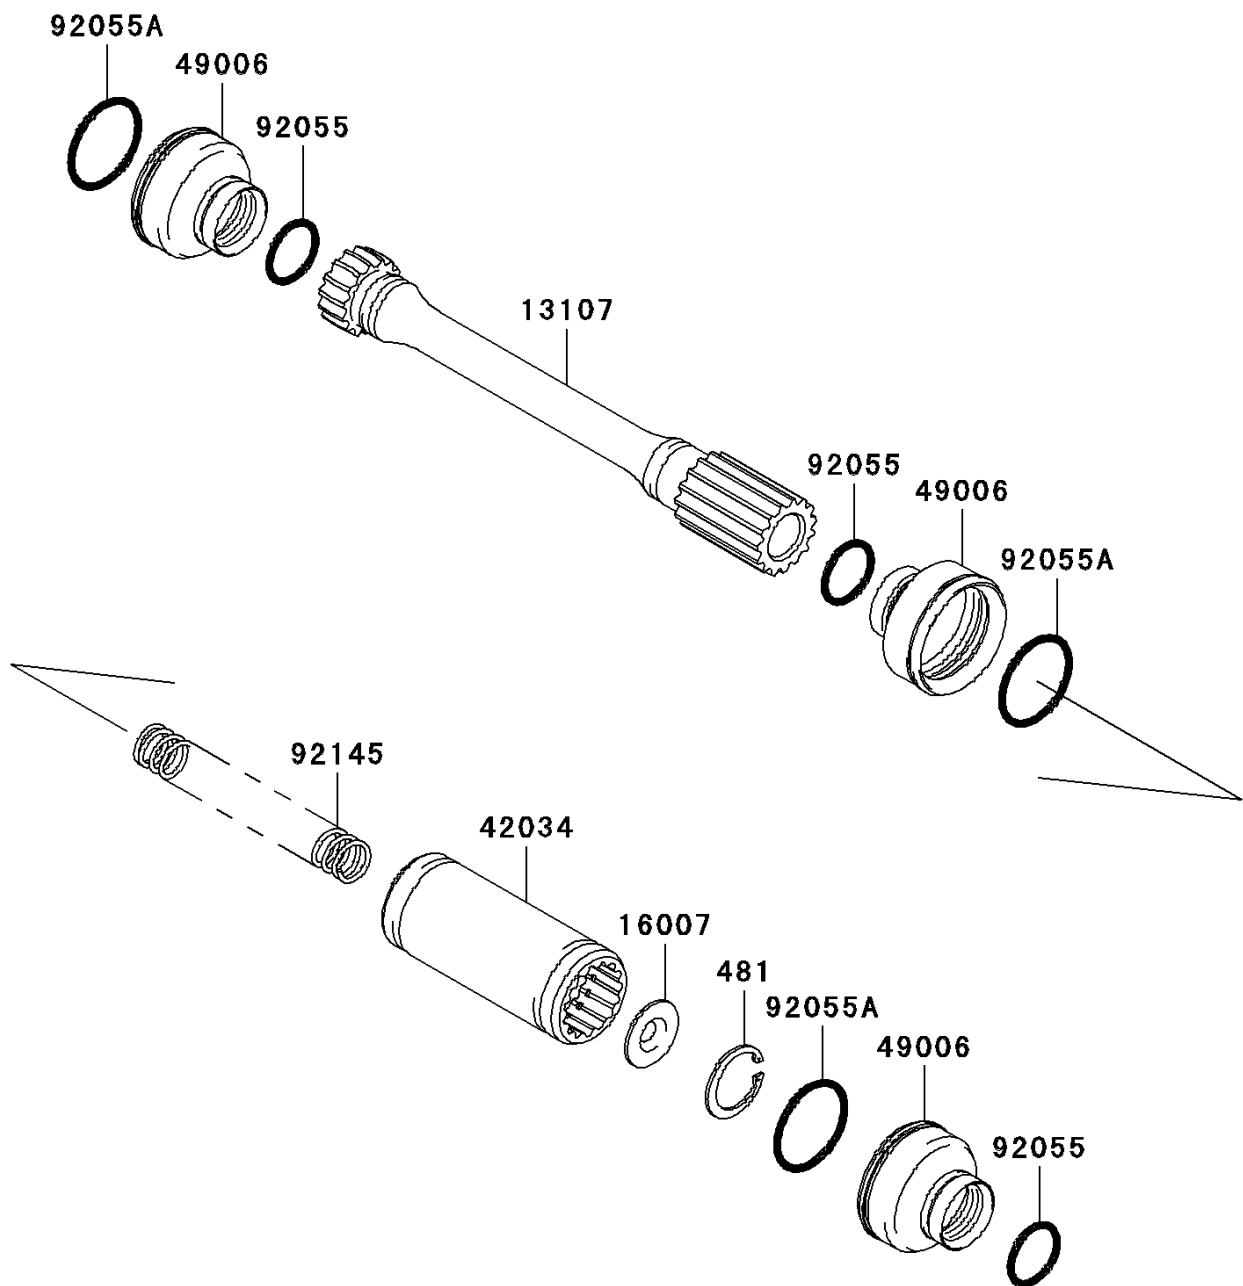

2006 Brute Force 650 4x4

PARTS DIAGRAM Drive Shaft-Propeller

E3135

2006 Brute Force 650 4x4

PARTS LIST

Drive Shaft-Propeller

ITEM NAME

PART NUMBER

QUANTITY
