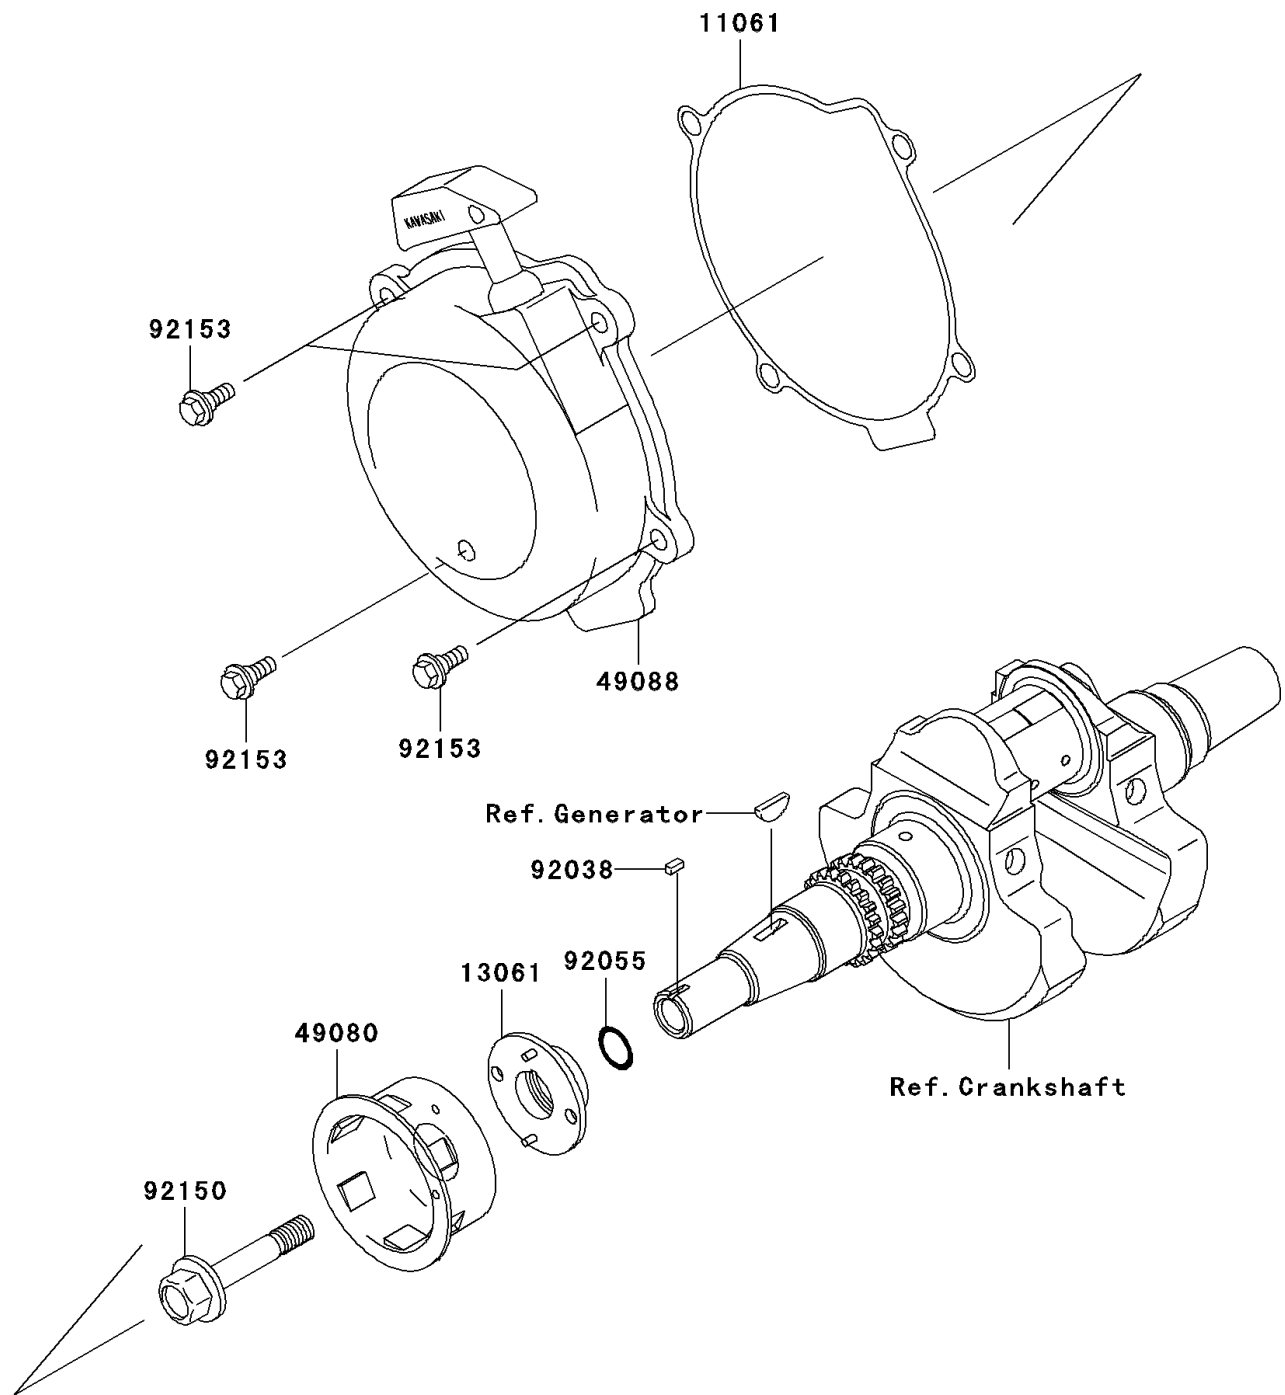

2008 Brute Force® 650 4x4

PARTS DIAGRAM

Recoil Starter(-VF650AE640351)

E3040

2008 Brute Force® 650 4x4

PARTS LIST

Recoil Starter(-VF650AE640351)

ITEM NAME

PART NUMBER

QUANTITY
