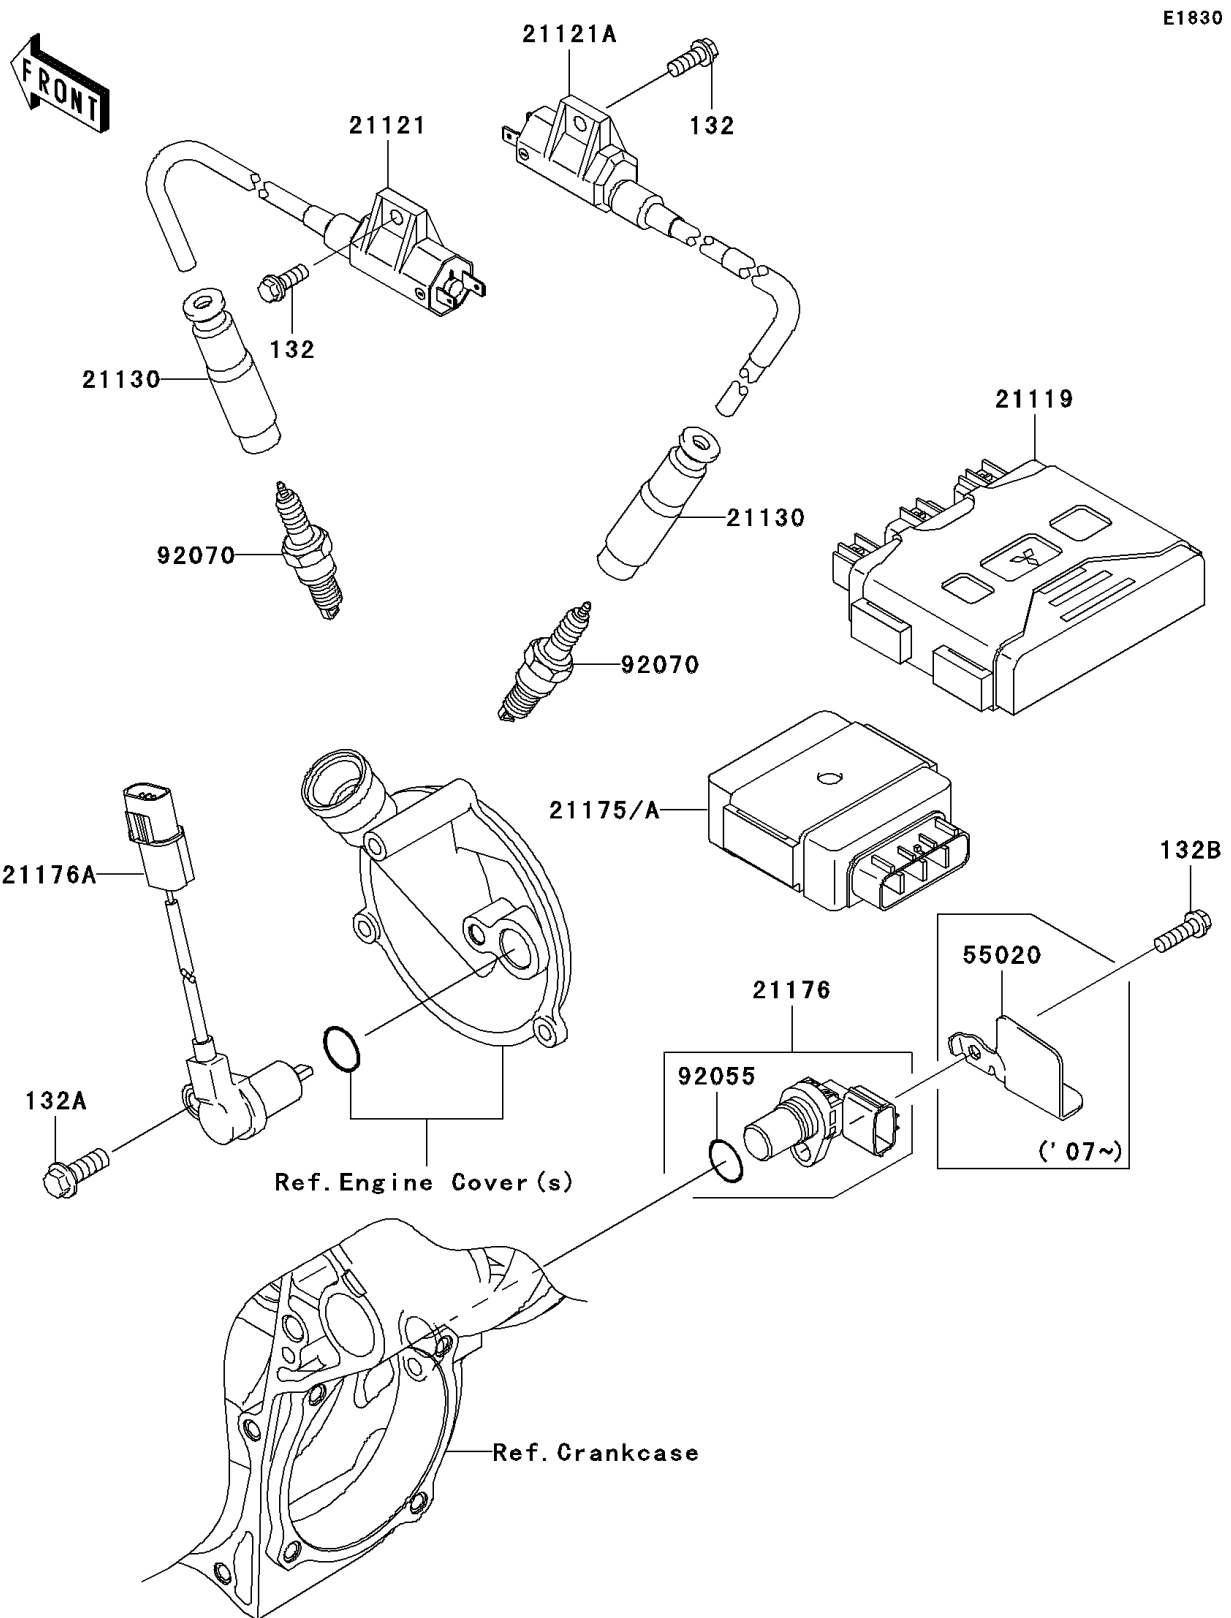

2008 Brute Force® 650 4x4

PARTS DIAGRAM

Ignition System

2008 Brute Force® 650 4x4

PARTS LIST Ignition System

ITEM NAME	PART NUMBER	QUANTITY
-----------	-------------	----------
