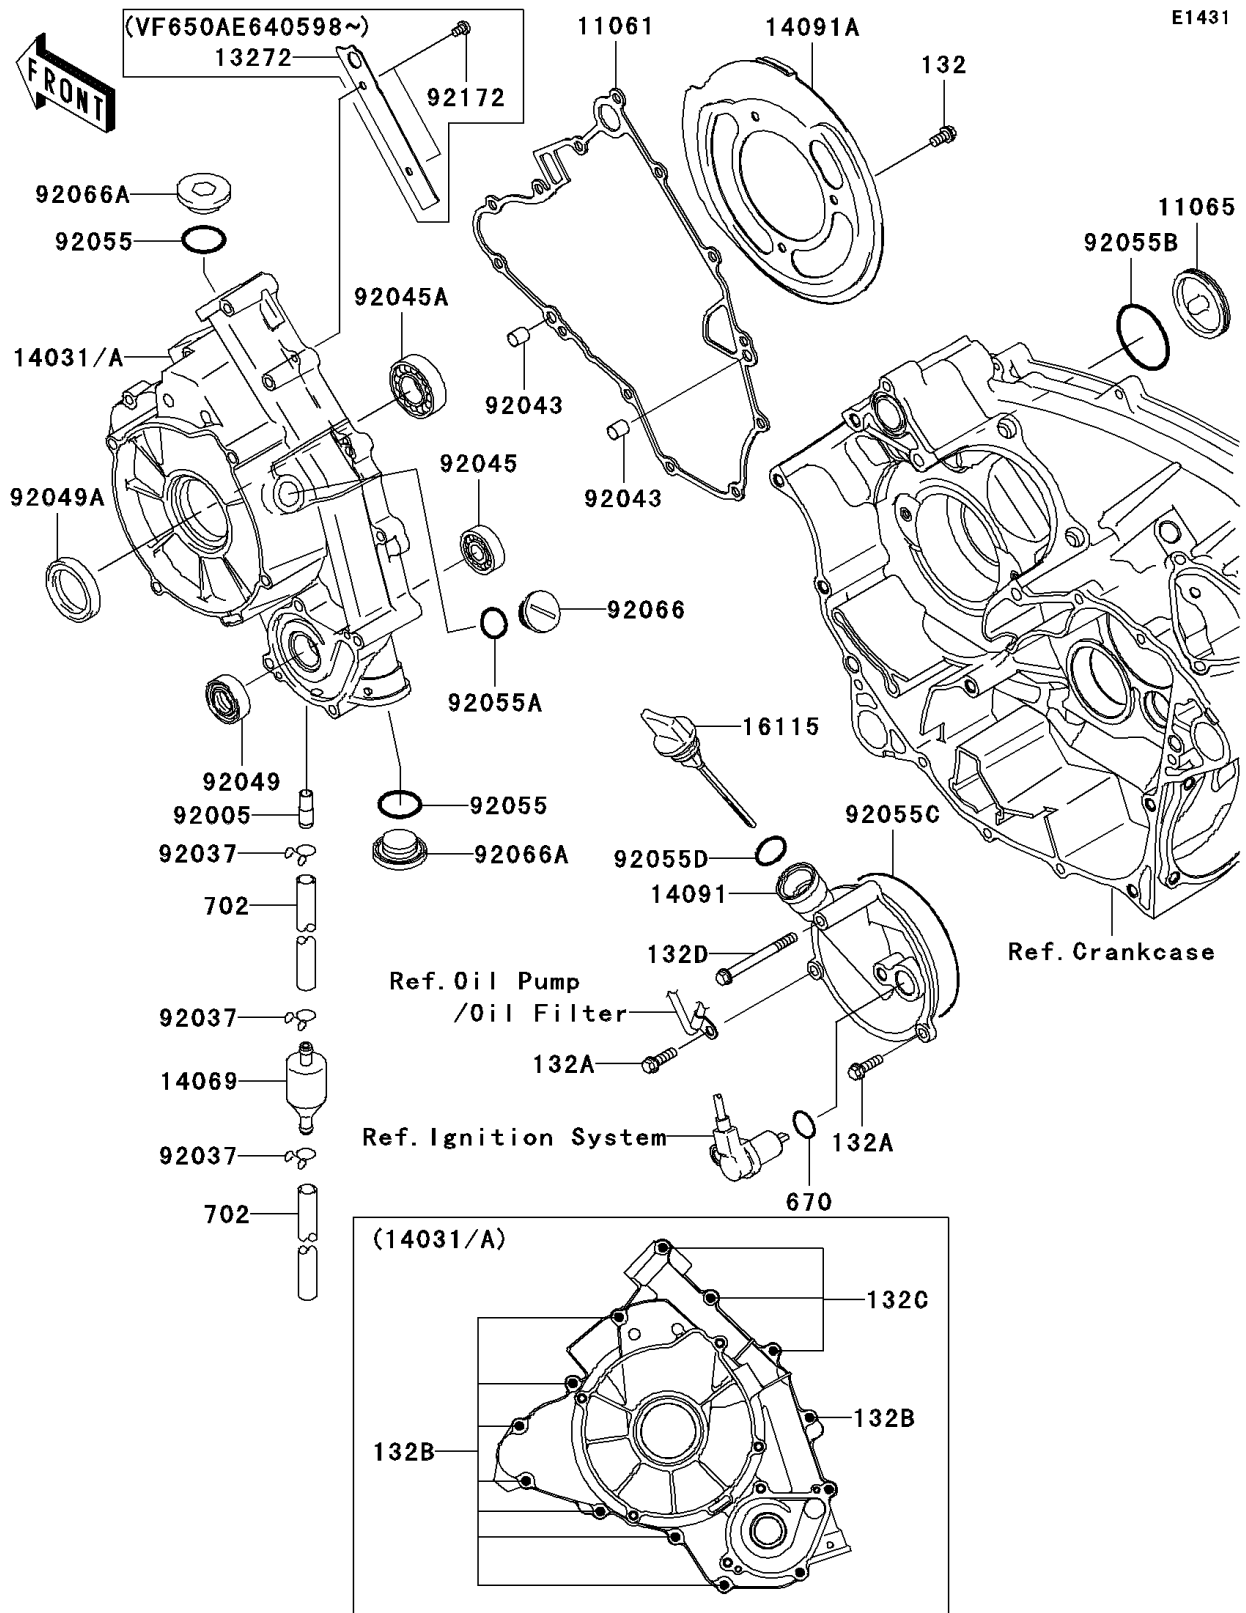

2008 Brute Force® 650 4x4

PARTS DIAGRAM

Engine Cover(s)

2008 Brute Force® 650 4x4

PARTS LIST

Engine Cover(s)

ITEM NAME	PART NUMBER	QUANTITY
-----------	-------------	----------
