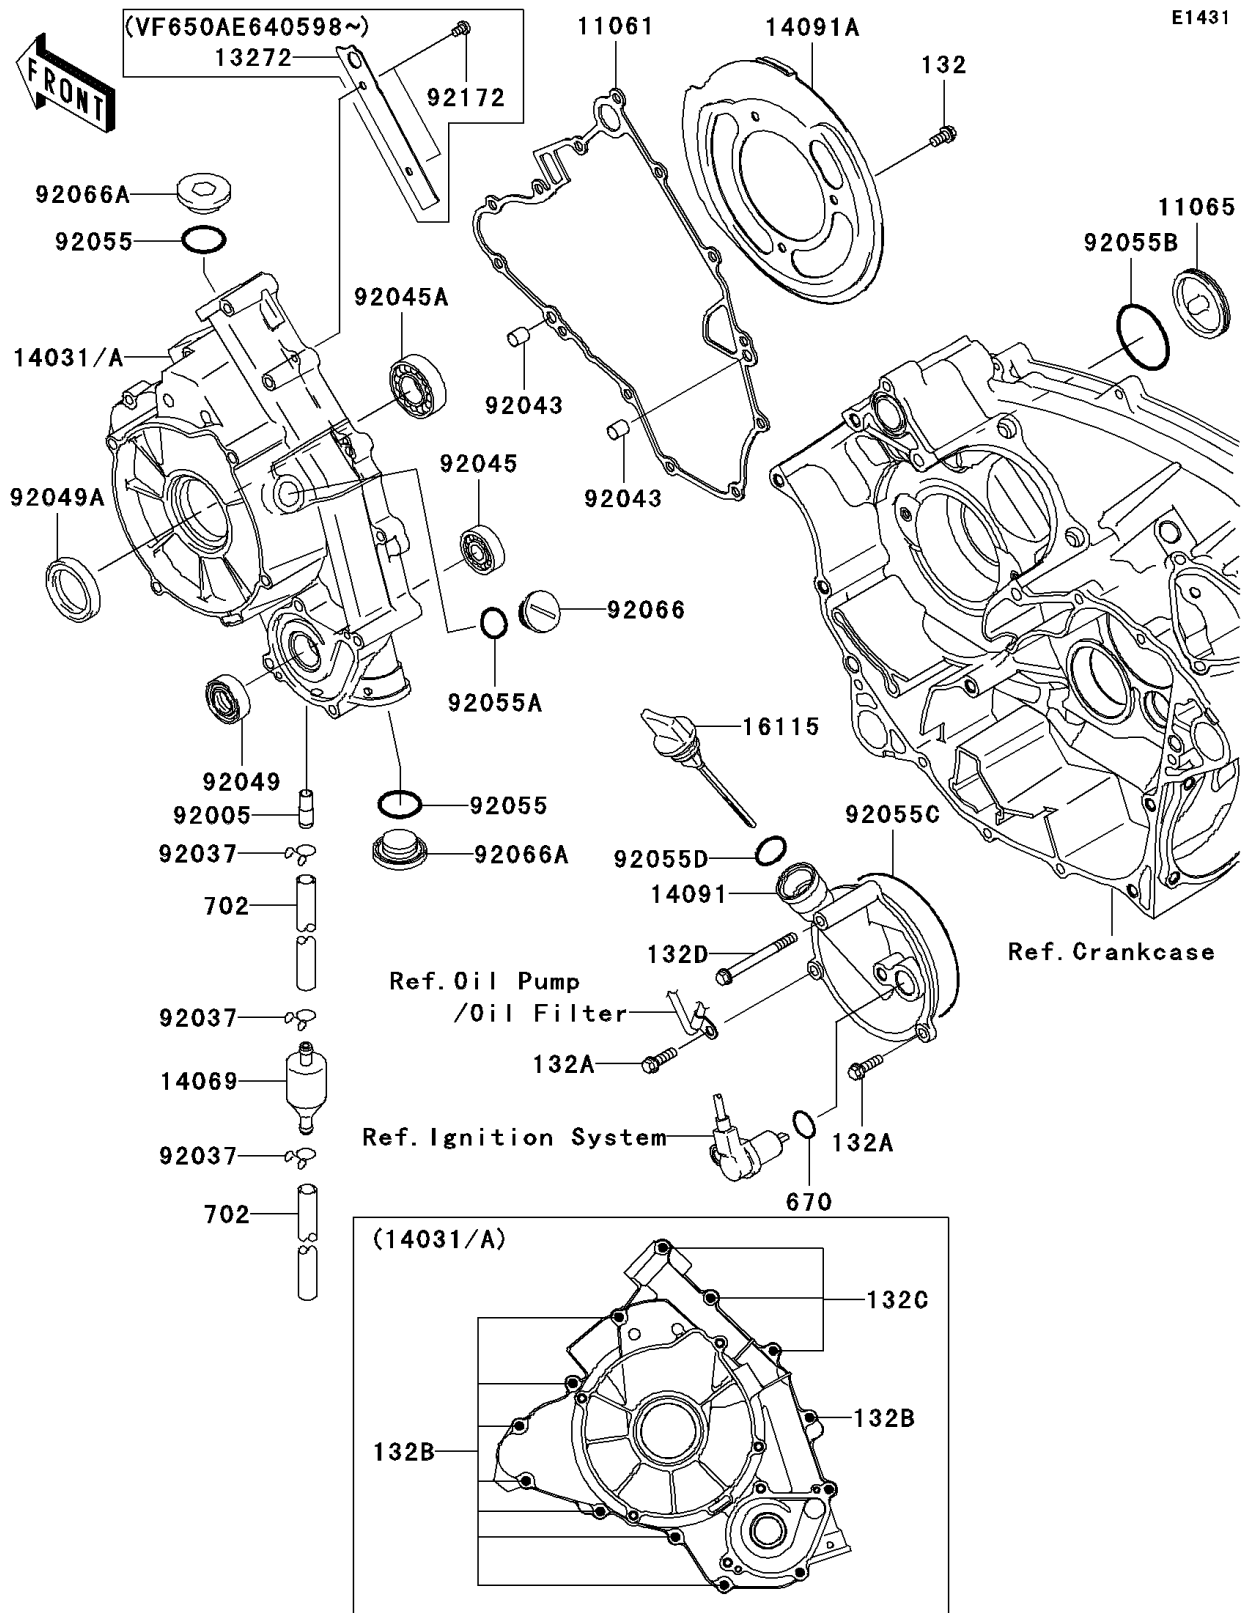

# 2006 Brute Force 650 4x4

## PARTS DIAGRAM

## PARTS LIST

Engine Cover(s)

ITEM NAME	PART NUMBER	QUANTITY
-----------	-------------	----------

---