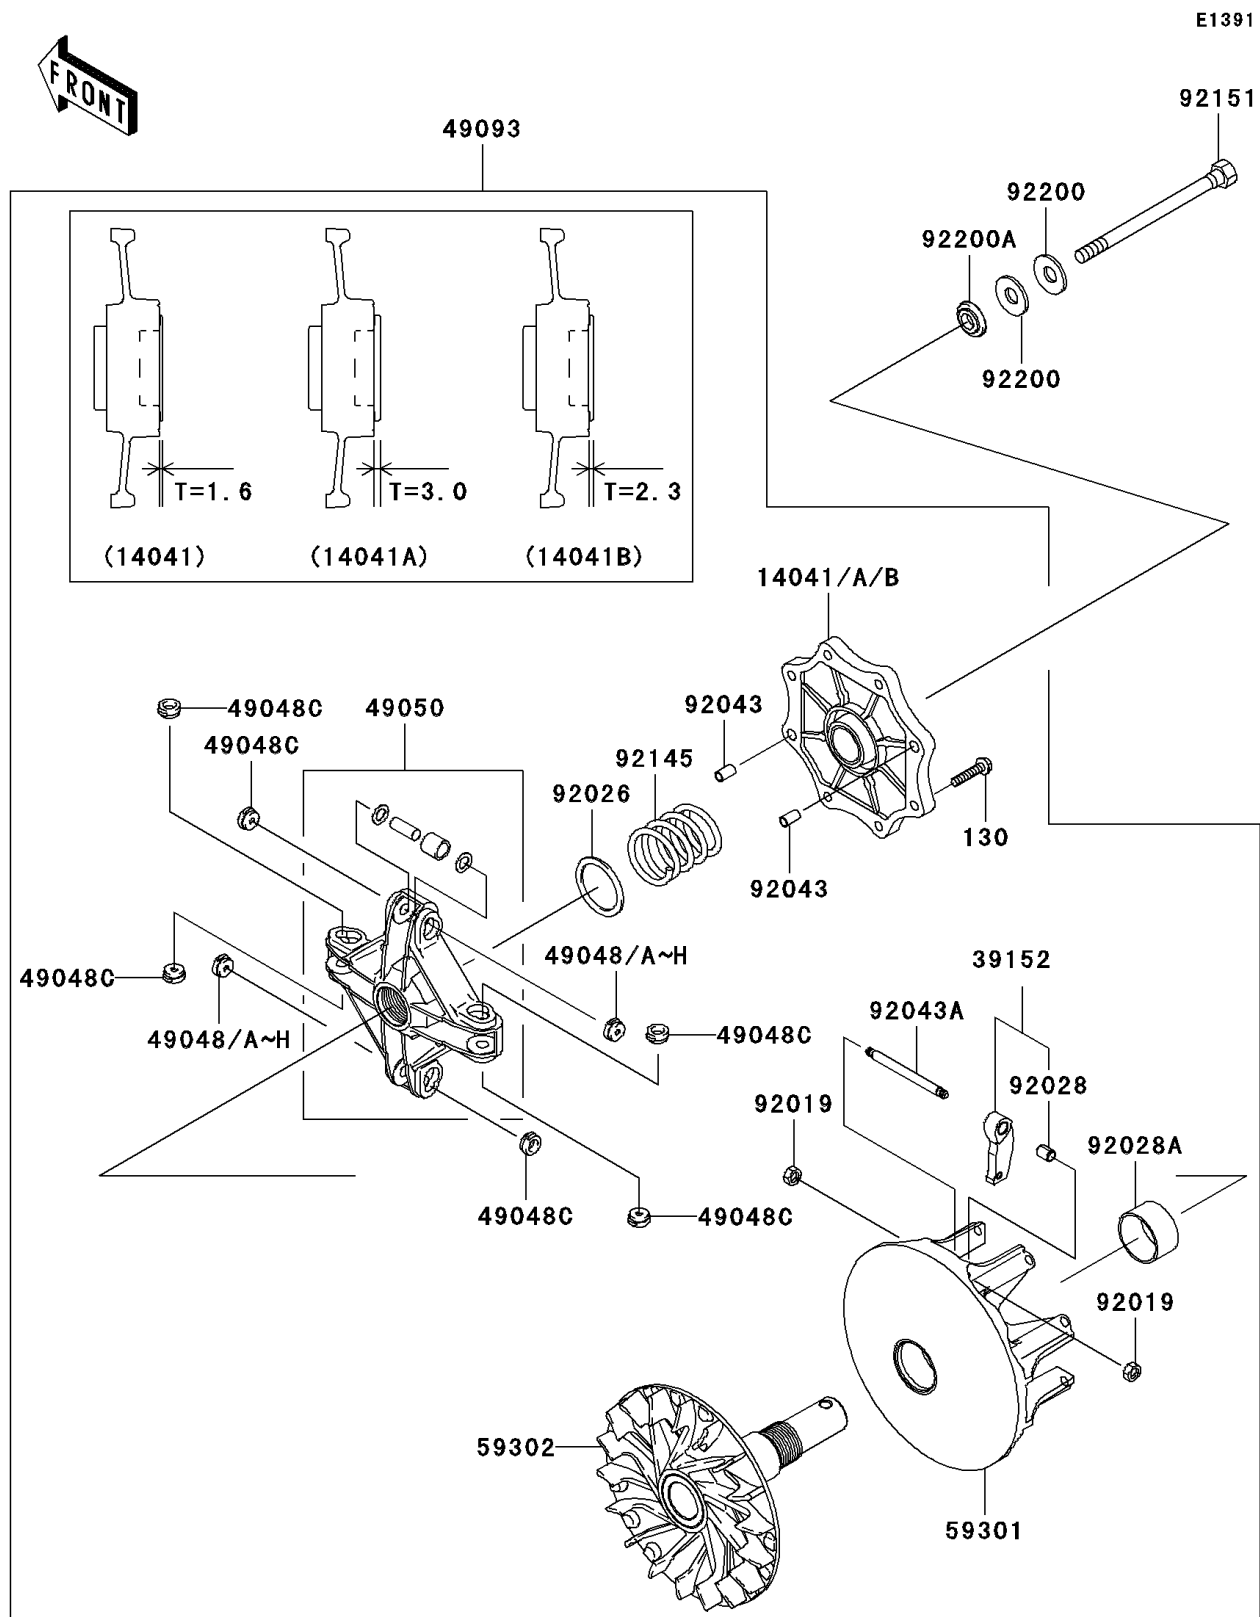

2008 Brute Force® 650 4x4

PARTS DIAGRAM

Drive Converter

2008 Brute Force® 650 4x4

PARTS LIST

Drive Converter

ITEM NAME

PART NUMBER

QUANTITY
