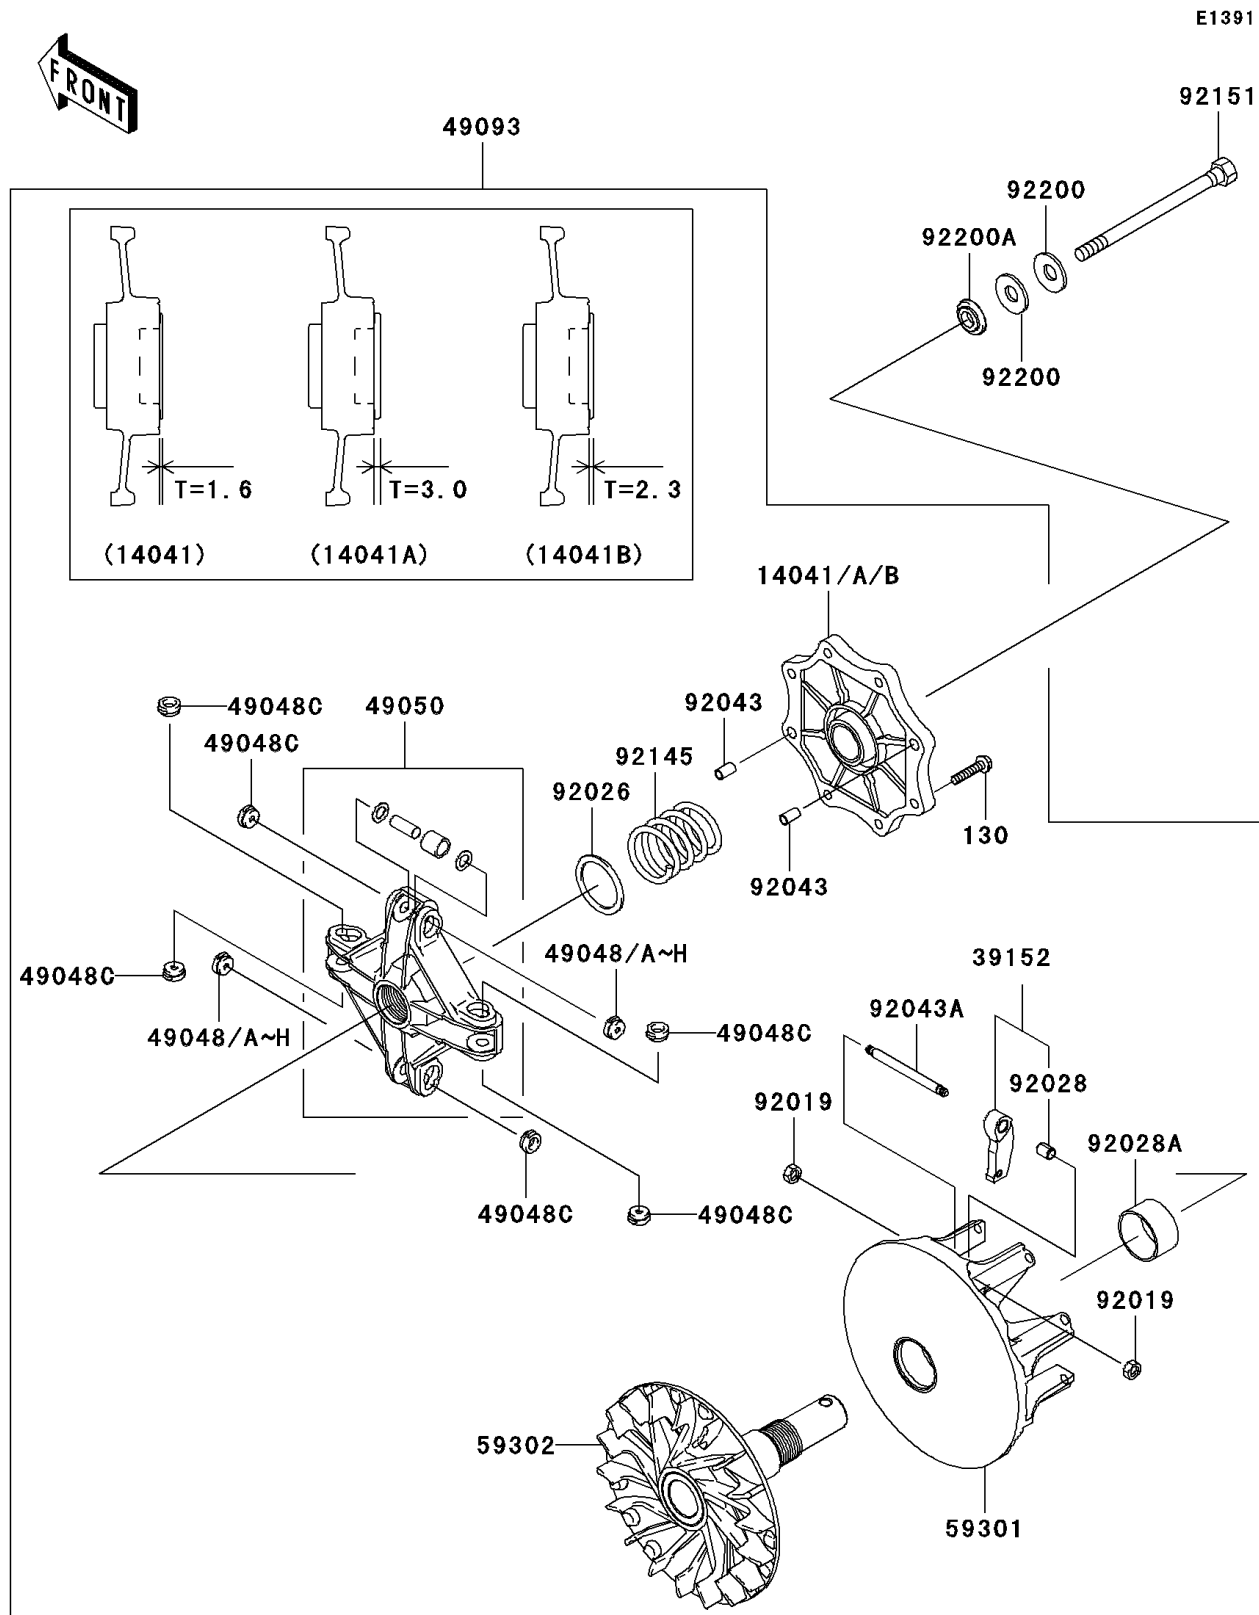

2006 Brute Force 650 4x4

PARTS DIAGRAM

Drive Converter

2006 Brute Force 650 4x4

PARTS LIST

Drive Converter

ITEM NAME

PART NUMBER

QUANTITY
