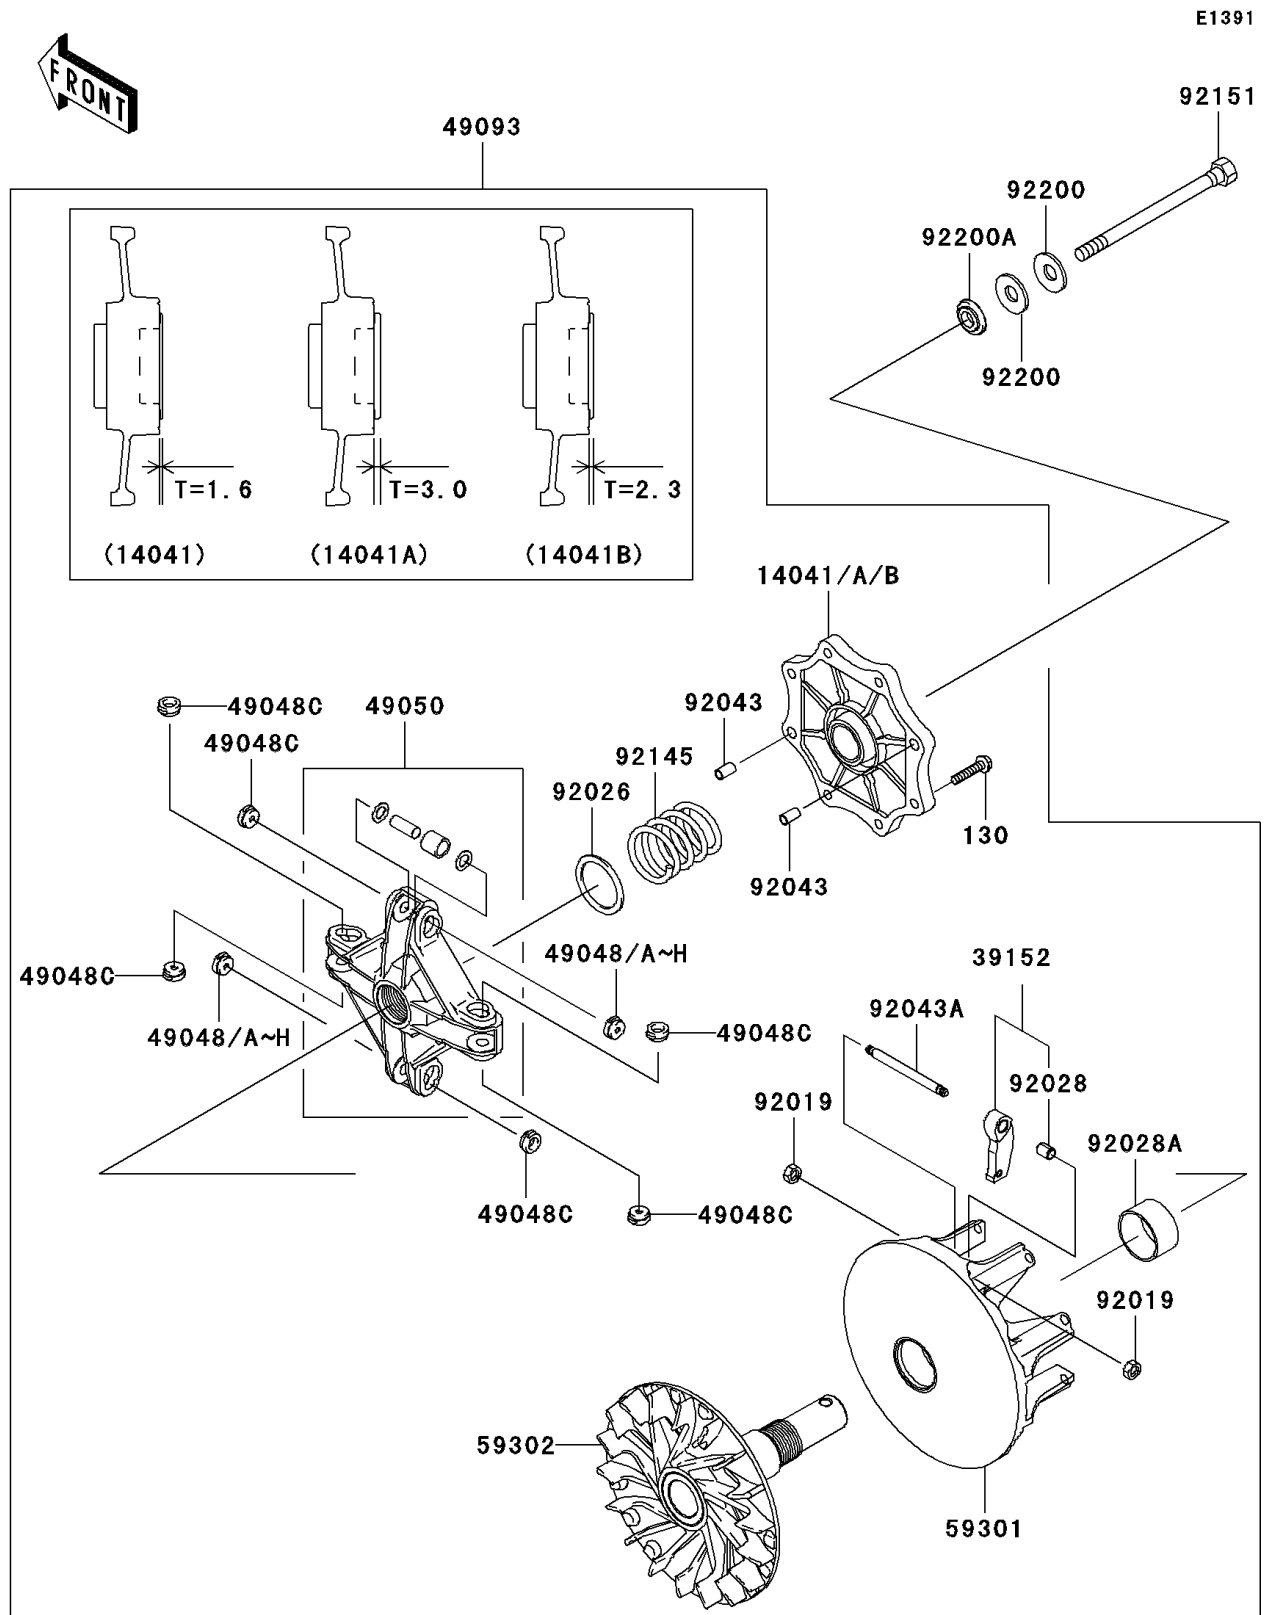

2010 Brute Force® 650 4x4

PARTS DIAGRAM

Drive Converter