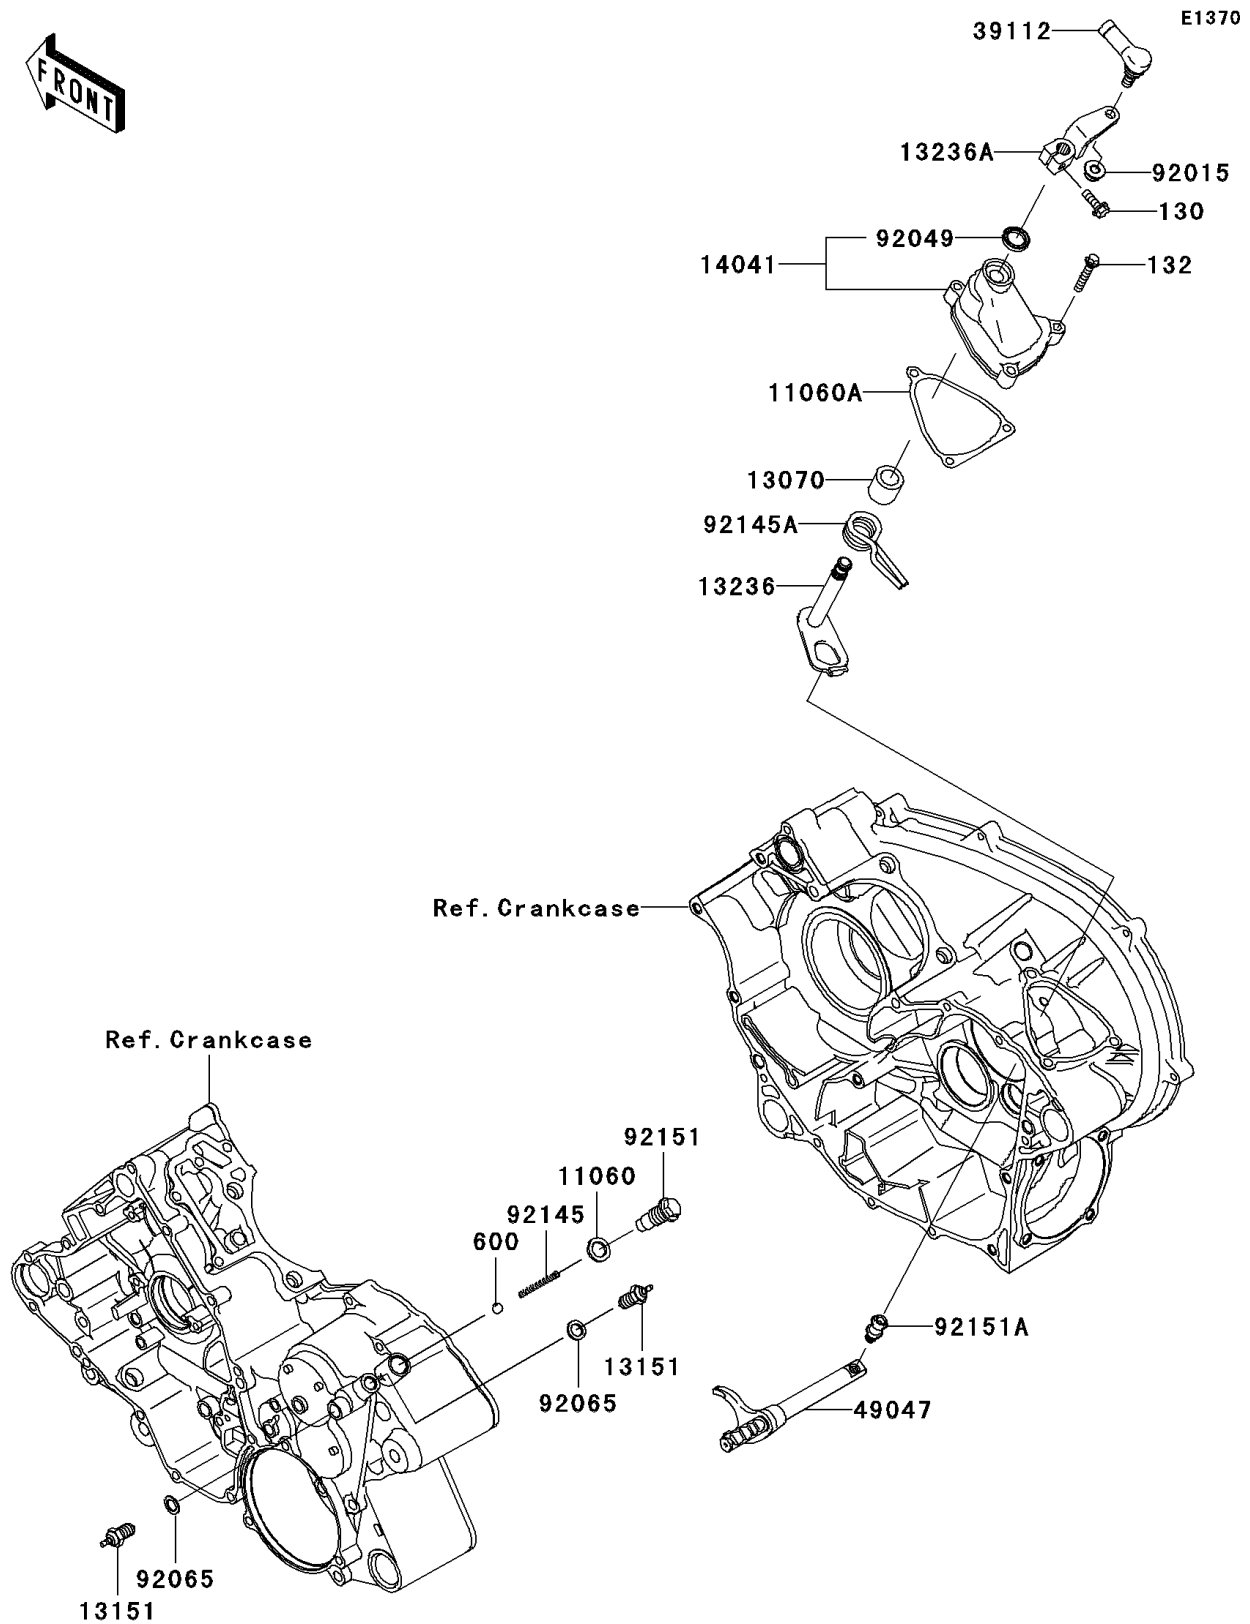

2008 Brute Force® 650 4x4

PARTS DIAGRAM

Gear Change Mechanism

2008 Brute Force[®] 650 4x4

PARTS LIST

Gear Change Mechanism

ITEM NAME	PART NUMBER	QUANTITY
-----------	-------------	----------
