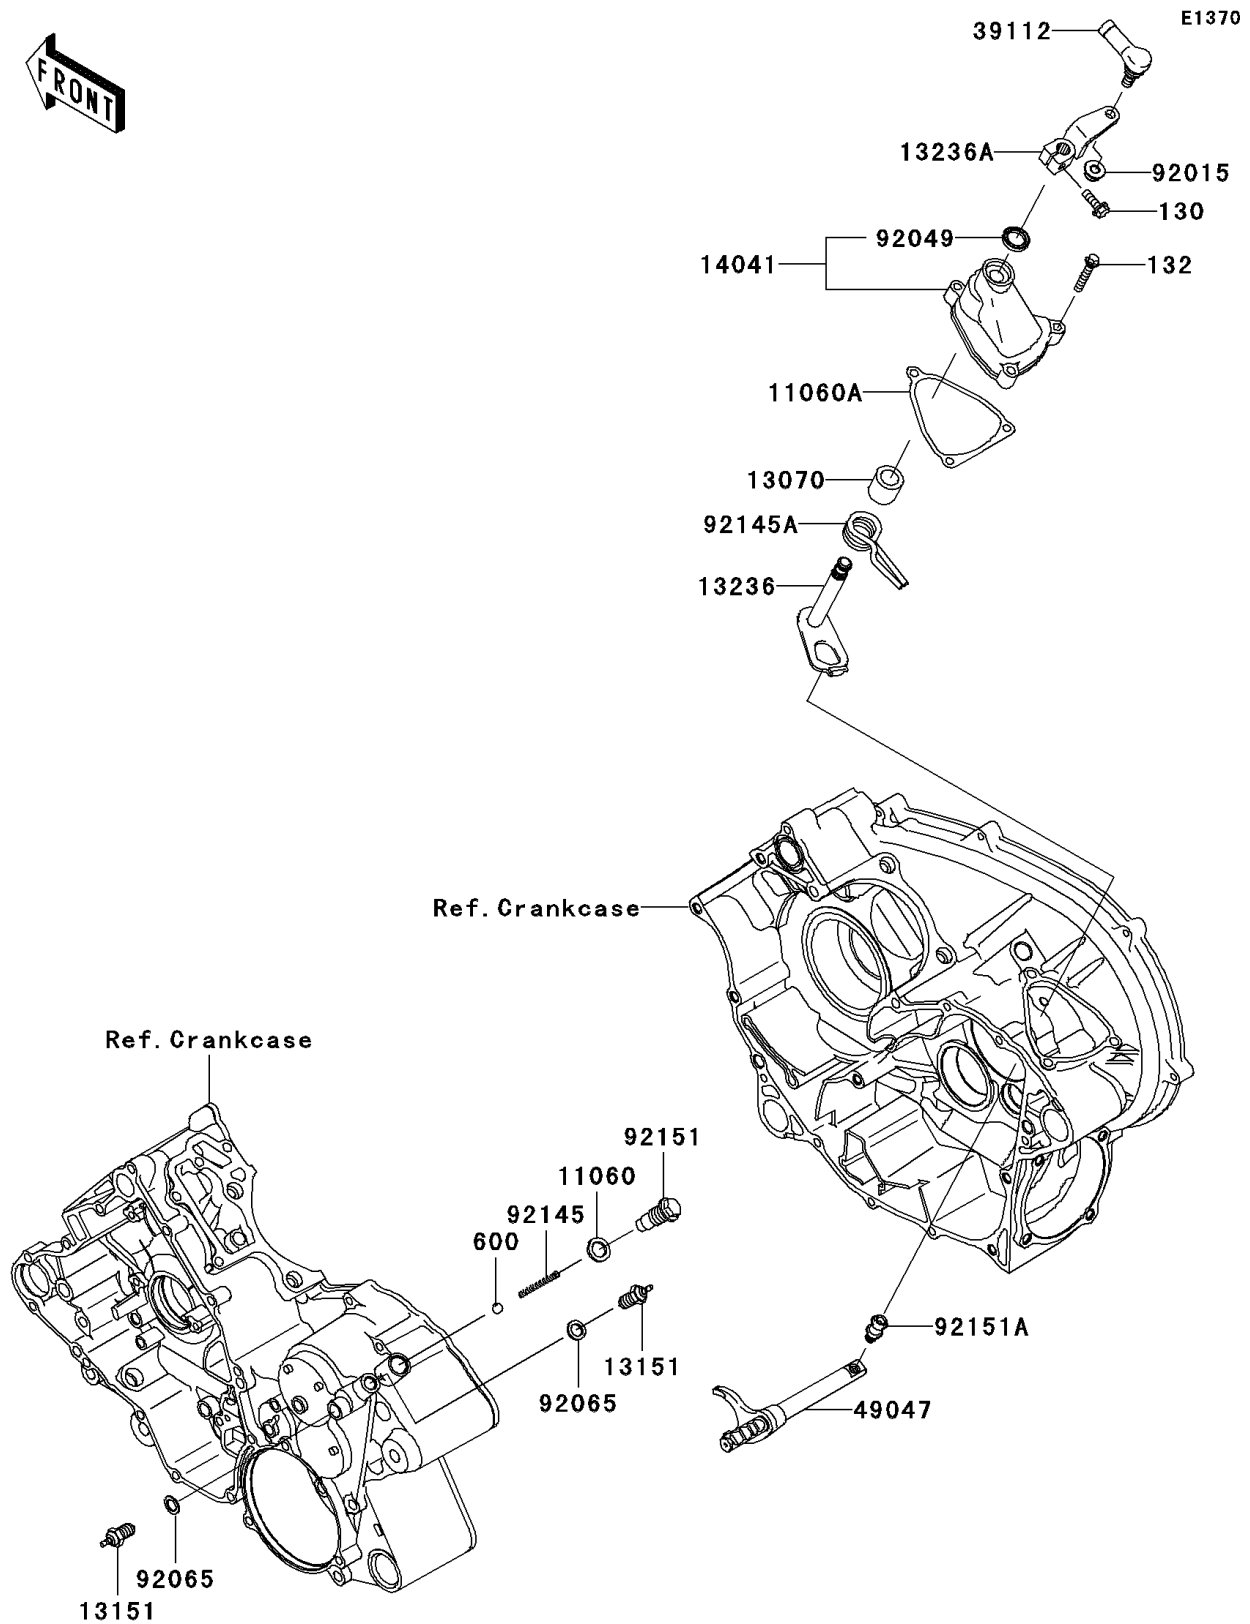

2006 Brute Force 650 4x4

PARTS DIAGRAM

Gear Change Mechanism

2006 Brute Force 650 4x4

PARTS LIST

Gear Change Mechanism

ITEM NAME

PART NUMBER

QUANTITY
