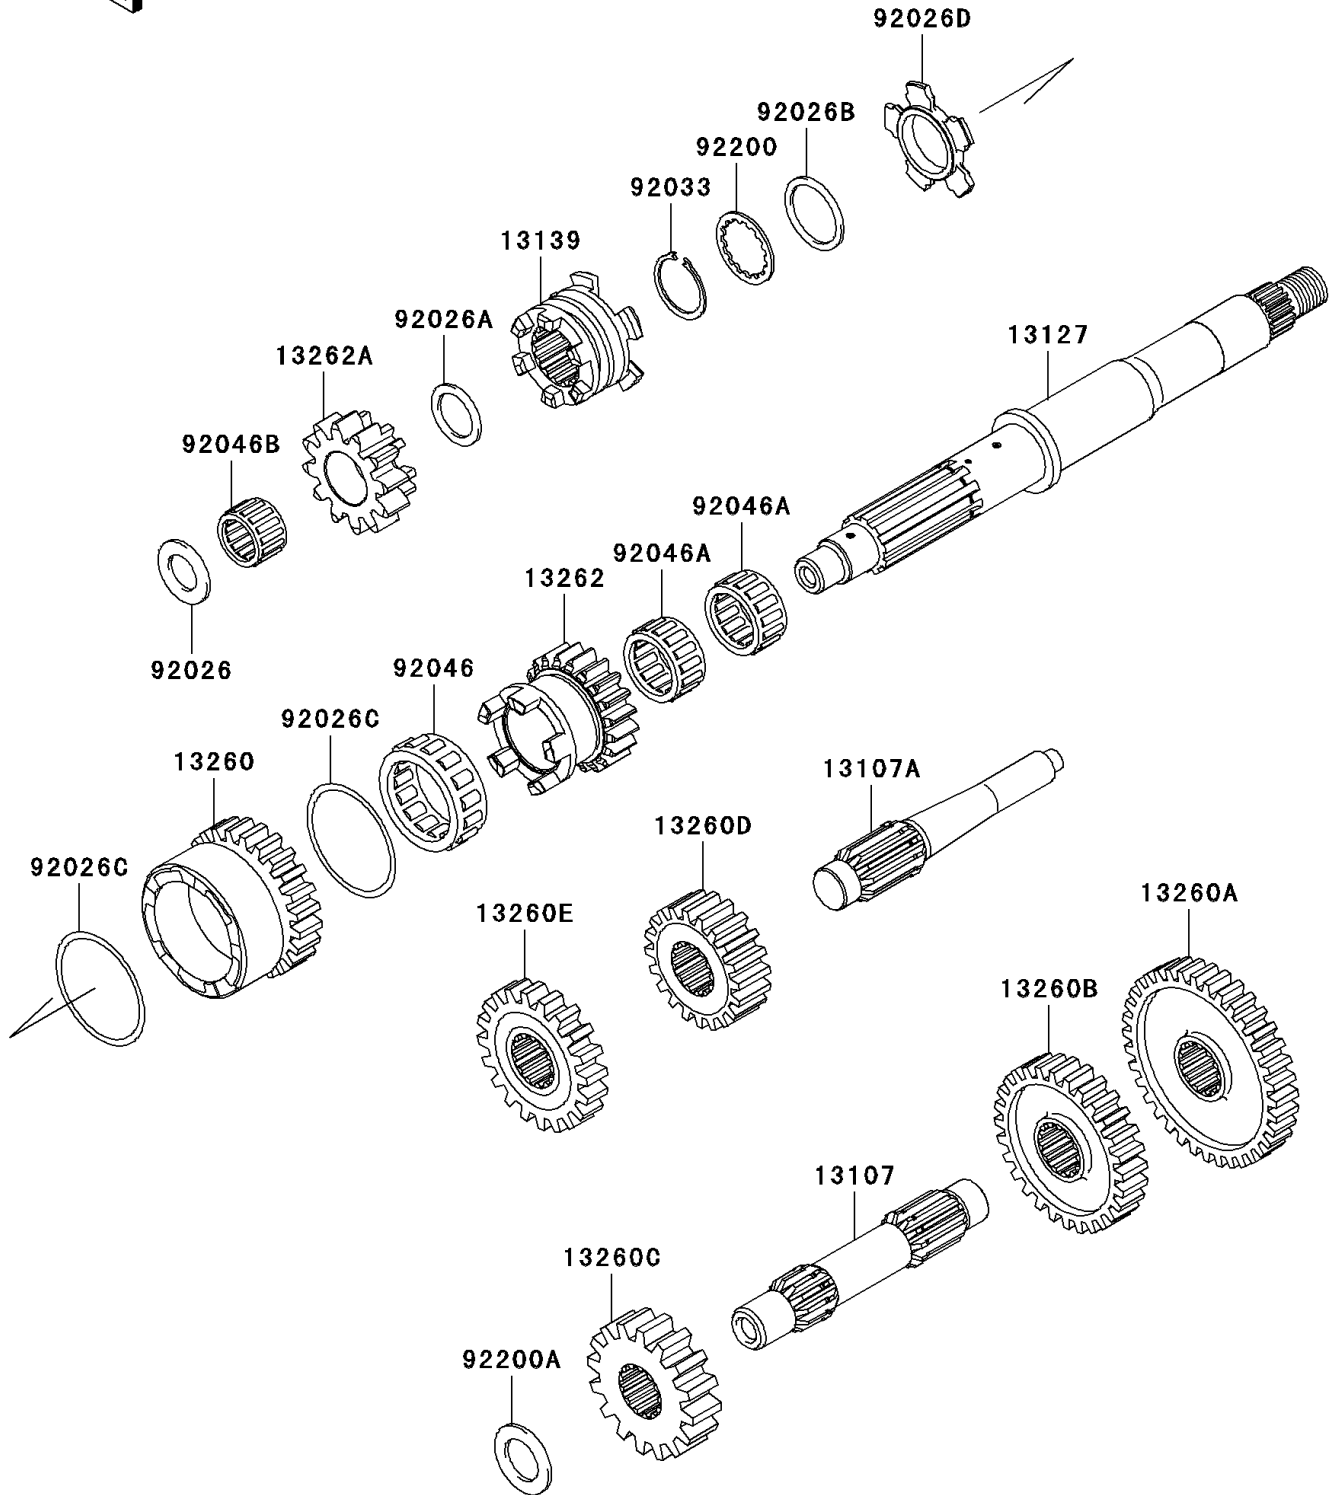

2010 Brute Force® 650 4x4

PARTS DIAGRAM

Transmission

E1361

2010 Brute Force® 650 4x4

PARTS LIST

Transmission

ITEM NAME

PART NUMBER

QUANTITY
