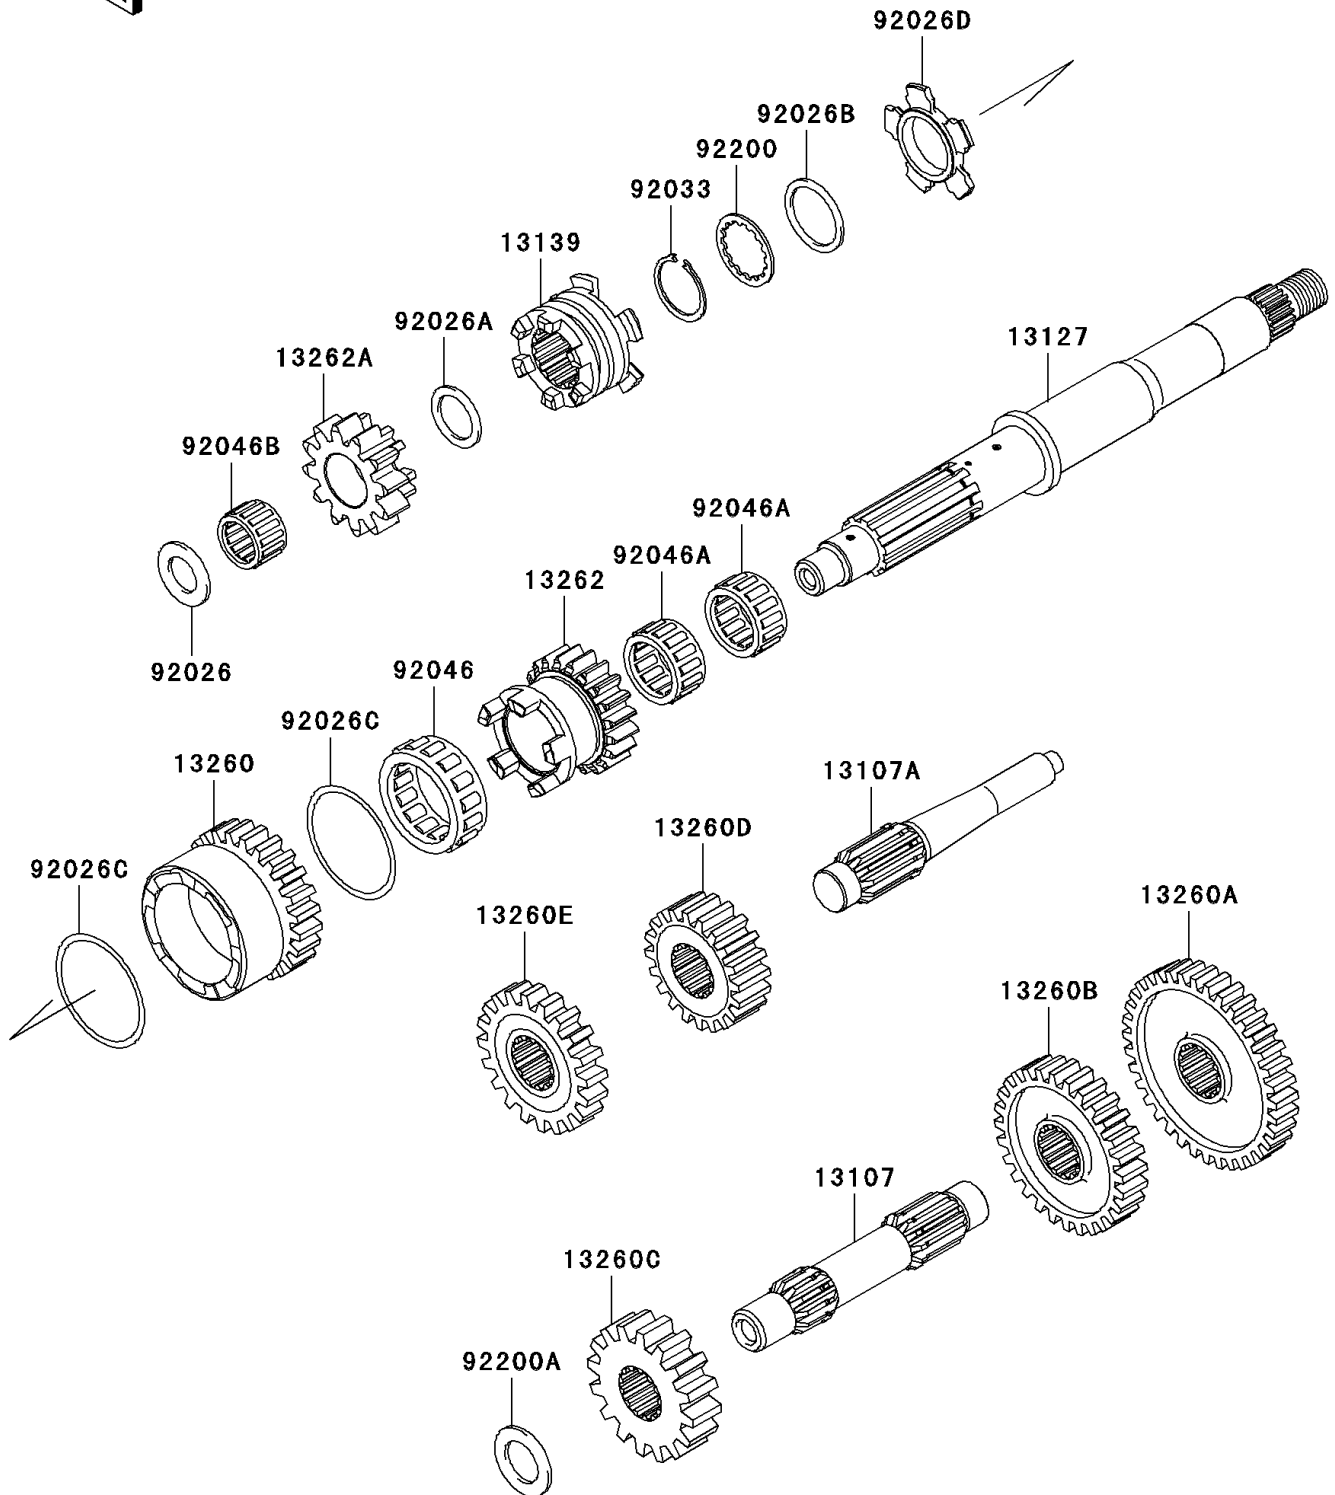

2008 Brute Force® 650 4x4

PARTS DIAGRAM

Transmission

E1361

2008 Brute Force® 650 4x4

PARTS LIST

Transmission

ITEM NAME

PART NUMBER

QUANTITY
