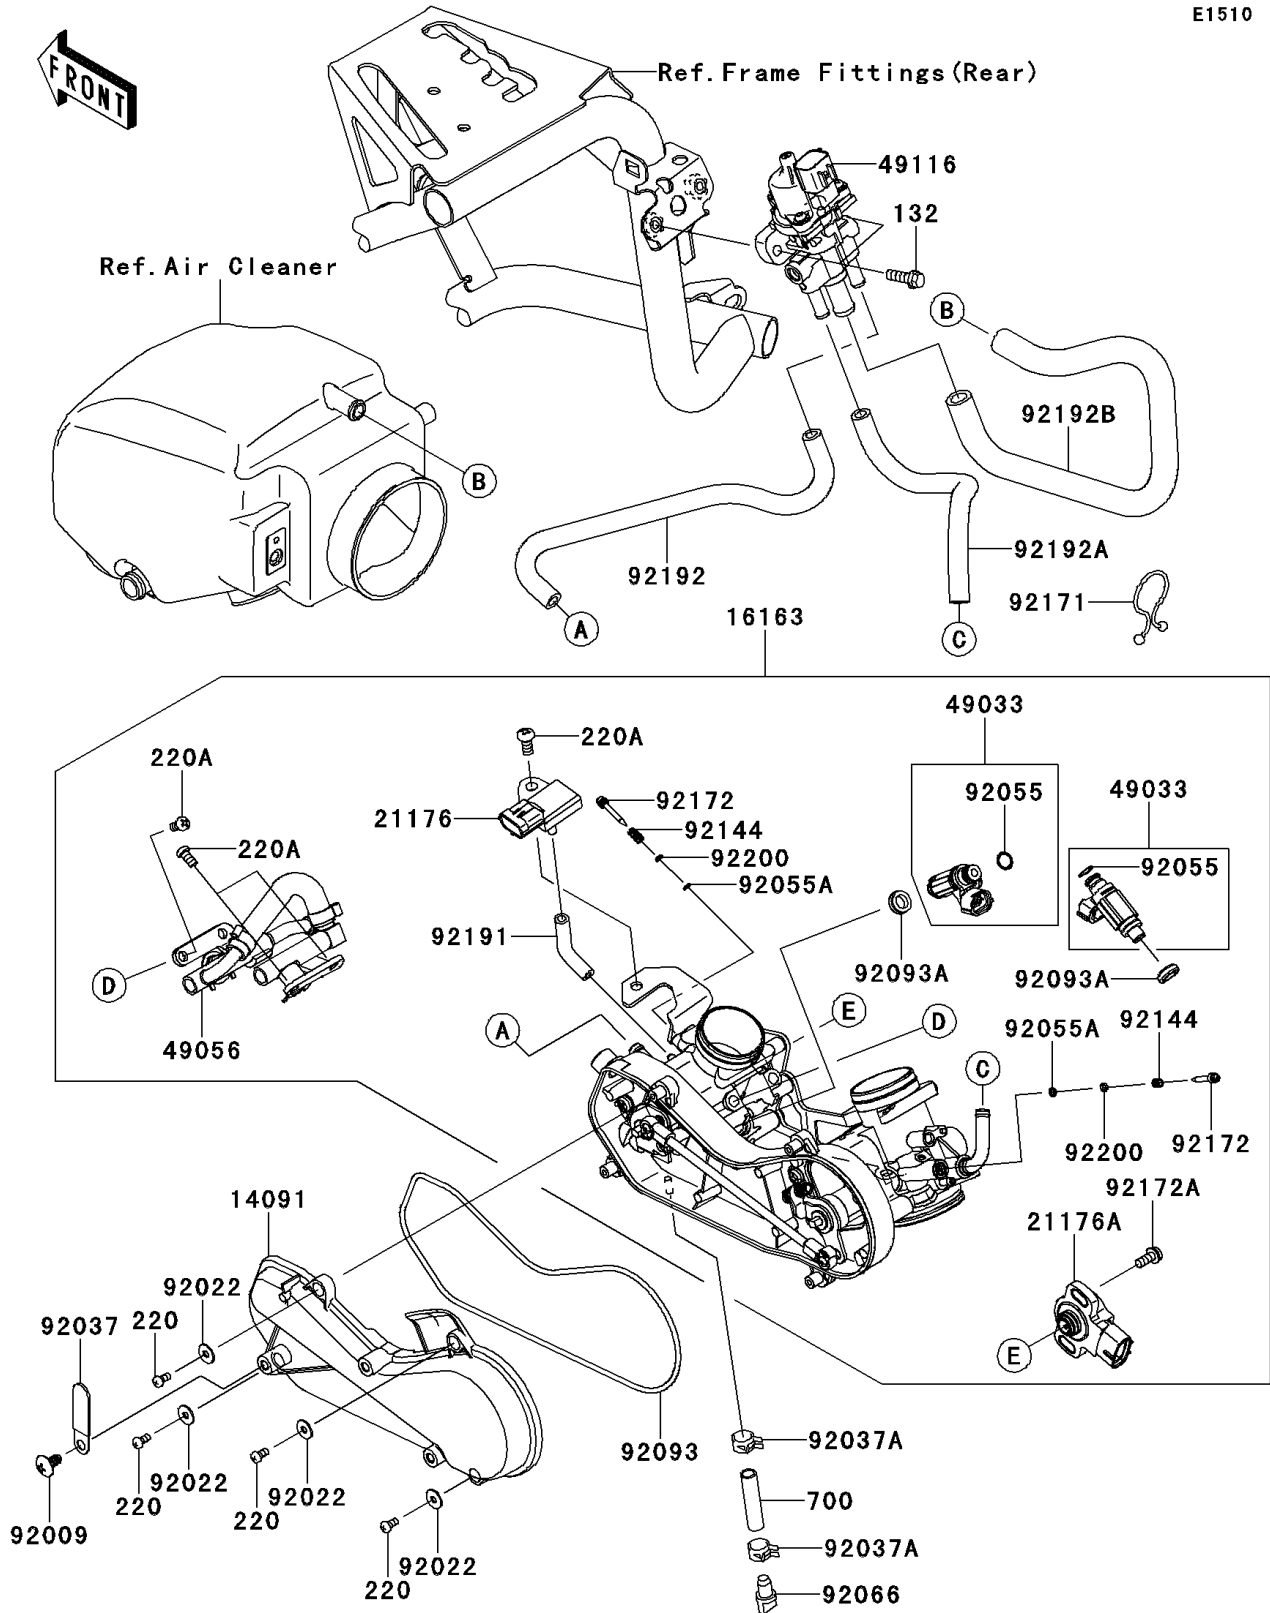

2012 TERYX[®] 750 FI 4x4 SPORT

PARTS DIAGRAM

Throttle

E1510

2012 TERYX[®] 750 FI 4x4 SPORT

PARTS LIST

Throttle

ITEM NAME	PART NUMBER	QUANTITY
-----------	-------------	----------
