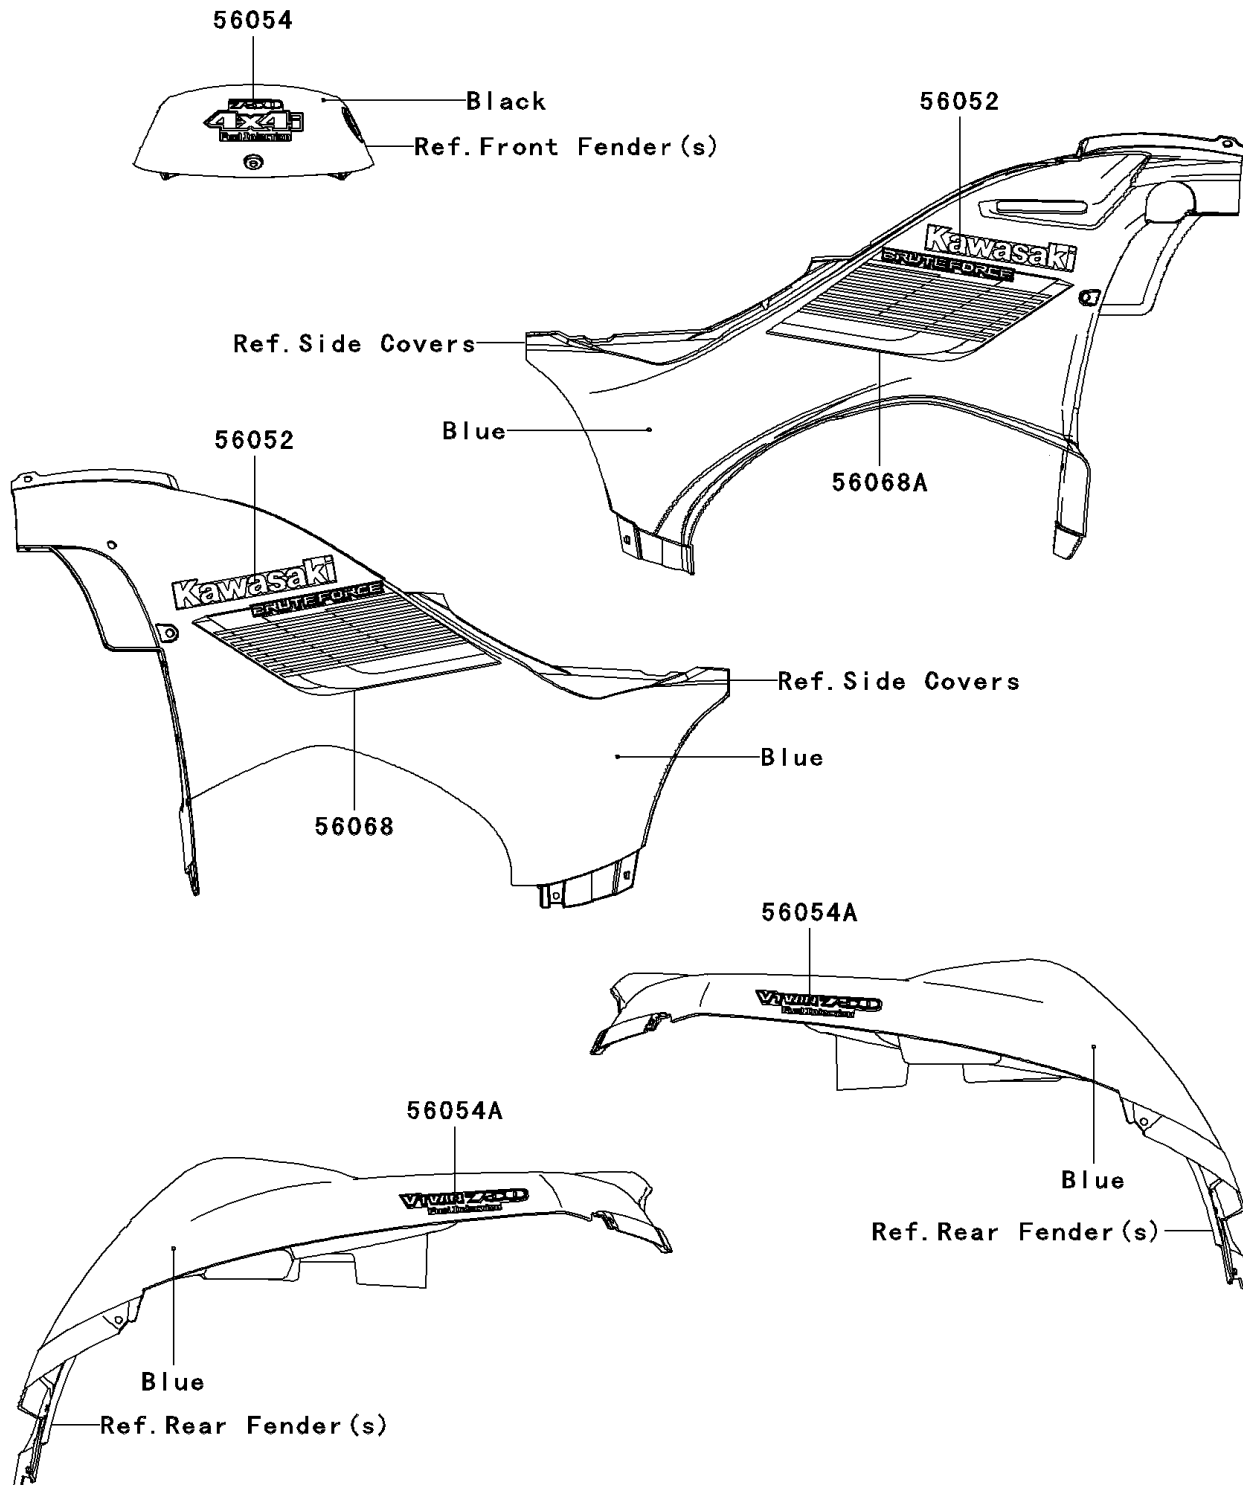

# 2008 Brute Force® 750 4x4i

## PARTS DIAGRAM

# 2008 Brute Force<sup>®</sup> 750 4x4i

## PARTS LIST

Decals(Blue)(F8F)

**ITEM NAME**

**PART NUMBER**

**QUANTITY**

---