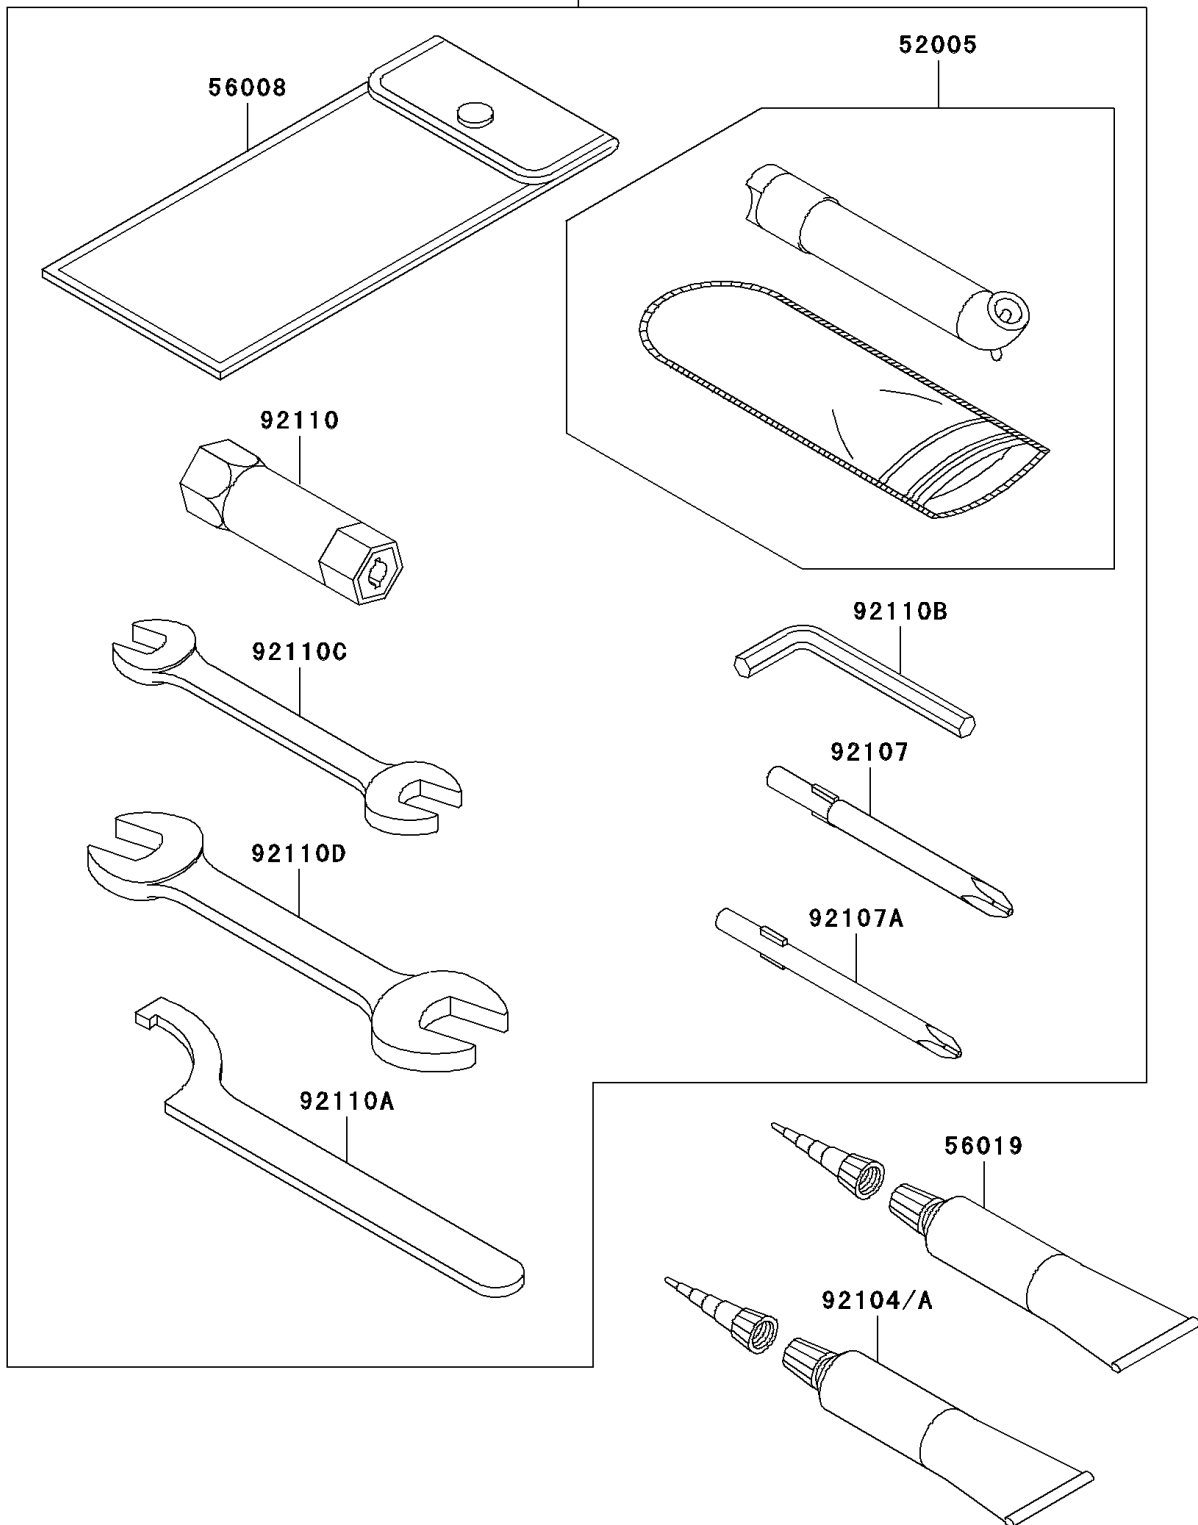

2008 Brute Force® 750 4x4i

PARTS DIAGRAM

Owner's Tools

56007

F2810

2008 Brute Force® 750 4x4i

PARTS LIST Owner's Tools

ITEM NAME	PART NUMBER	QUANTITY
-----------	-------------	----------
