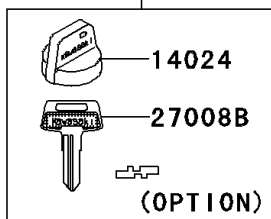

2008 Brute Force® 750 4x4i

PARTS DIAGRAM

Ignition Switch

F2770

27008D

27008E

27008F

27008G

Ref. Front Fender (s)

27005

92210

Ref. Front Fender (s)

2008 Brute Force[®] 750 4x4i

PARTS LIST

Ignition Switch

ITEM NAME	PART NUMBER	QUANTITY
-----------	-------------	----------
