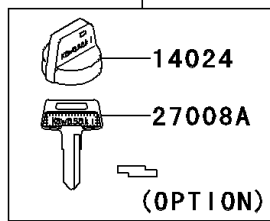

2008 Brute Force® 750 4x4i

PARTS DIAGRAM

Ignition Switch

F2770

27008D

27008E

27008F

27008G

Ref. Front Fender (s)

27005

92210

Ref. Front Fender (s)

2008 Brute Force[®] 750 4x4i

PARTS LIST

Ignition Switch

ITEM NAME	PART NUMBER	QUANTITY
-----------	-------------	----------
