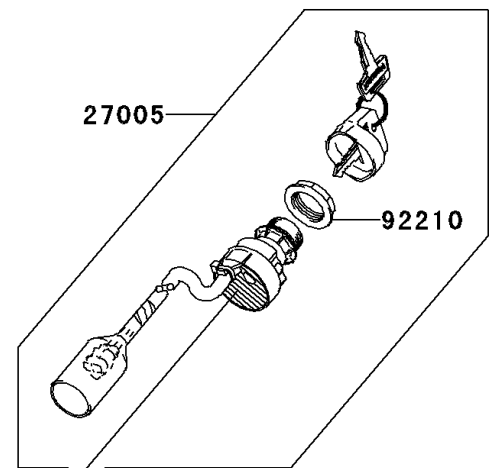

2008 Brute Force® 750 4x4i

PARTS DIAGRAM

Ignition Switch

F2770

27008D

27008E

27008F

27008G

Ref. Front Fender (s)

27005

92210

Ref. Front Fender (s)

2008 Brute Force[®] 750 4x4i

PARTS LIST

Ignition Switch

ITEM NAME	PART NUMBER	QUANTITY
-----------	-------------	----------
