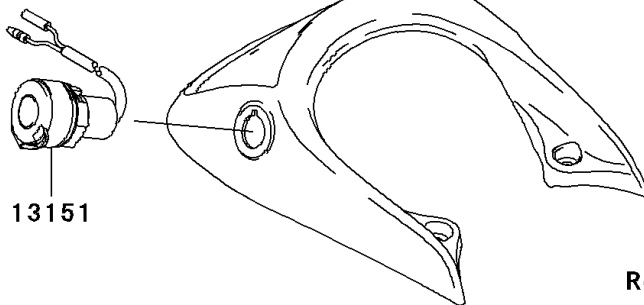

2008 Brute Force® 750 4x4i

PARTS DIAGRAM

Ignition Switch

F2770

27008D

27008E

27008F

27008G

Ref. Front Fender (s)

27005

92210

Ref. Front Fender (s)

2008 Brute Force[®] 750 4x4i

PARTS LIST

Ignition Switch

ITEM NAME	PART NUMBER	QUANTITY
-----------	-------------	----------
