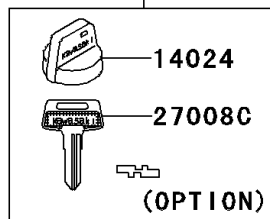

2008 Brute Force® 750 4x4i

PARTS DIAGRAM

Ignition Switch

F2770

27008D

27008E

27008F

27008G

Ref. Front Fender (s)

27005

92210

Ref. Front Fender (s)

2008 Brute Force[®] 750 4x4i

PARTS LIST

Ignition Switch

ITEM NAME	PART NUMBER	QUANTITY
-----------	-------------	----------
