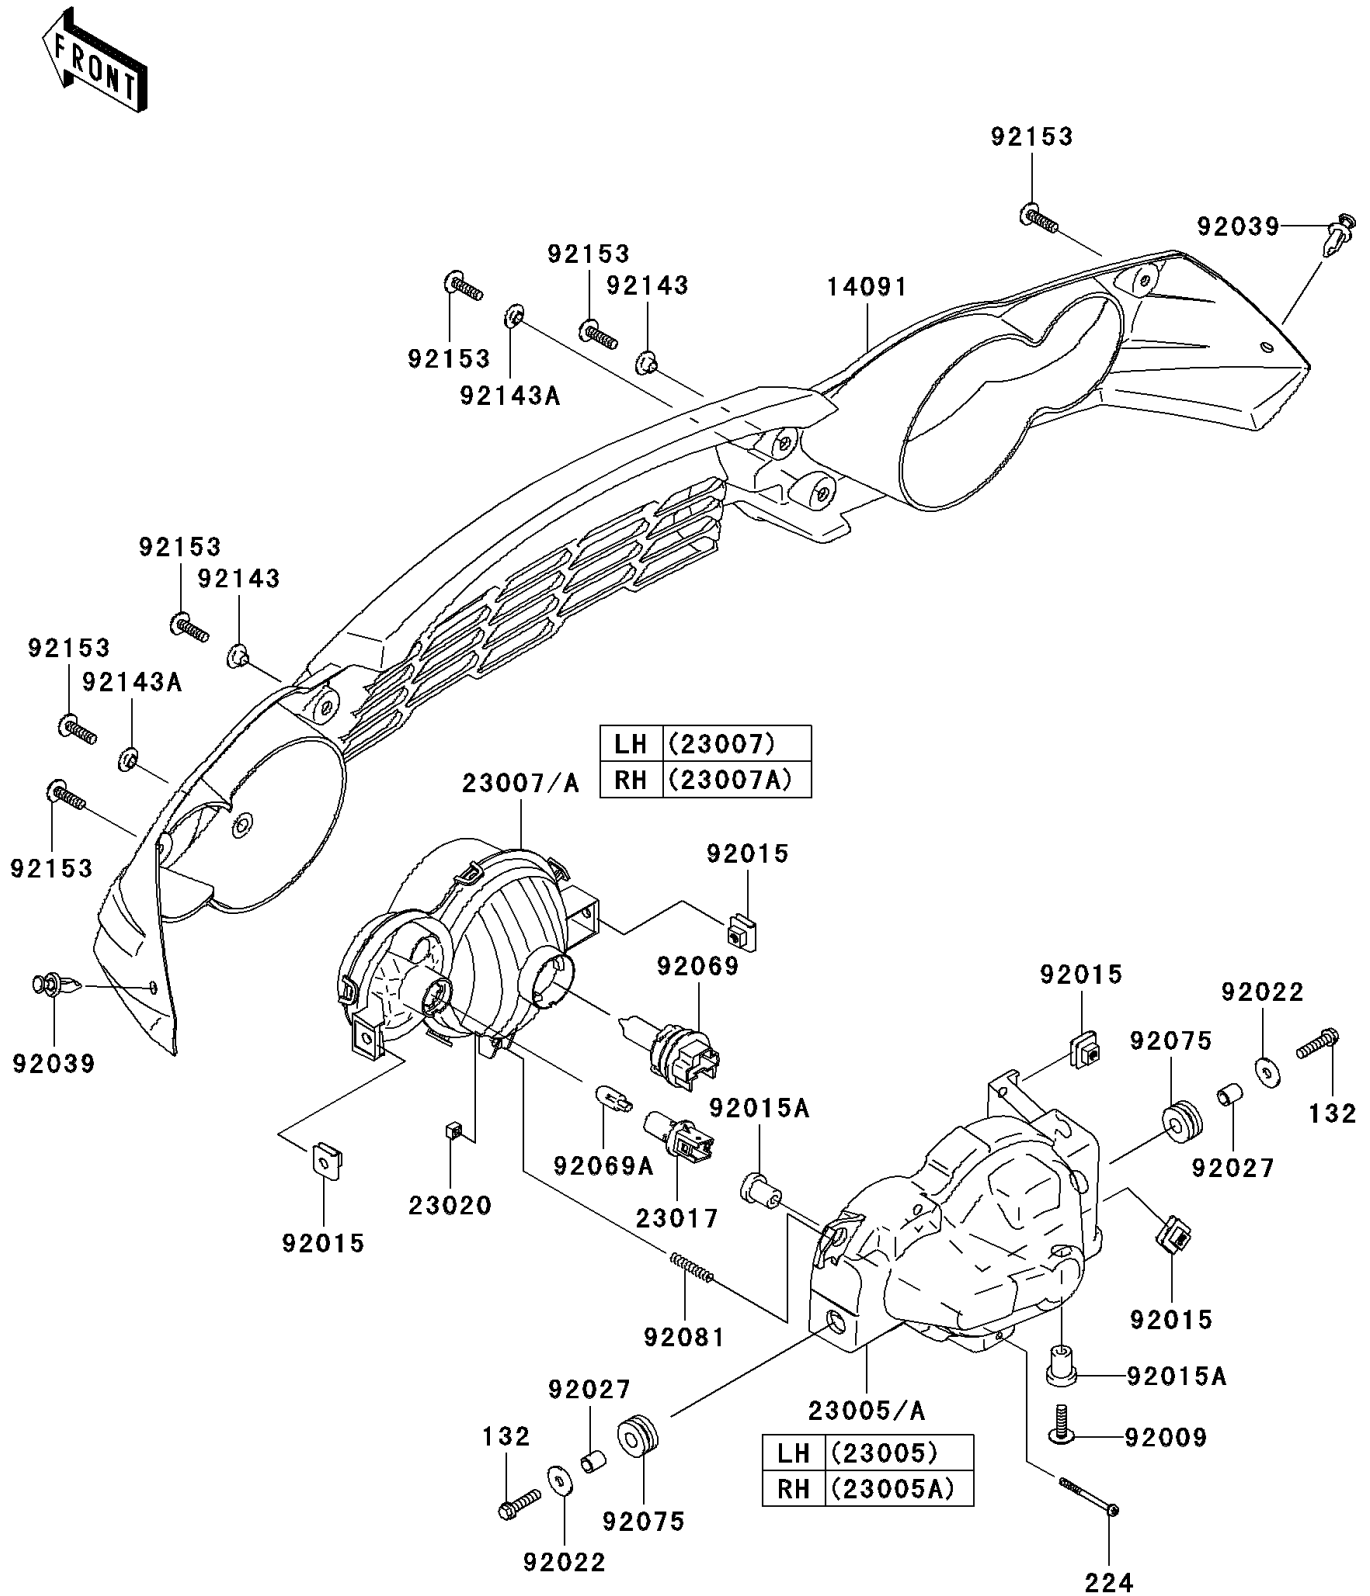

2008 Brute Force® 750 4x4i

PARTS DIAGRAM

Headlight(s)

F2710

2008 Brute Force[®] 750 4x4i

PARTS LIST

Headlight(s)

ITEM NAME

PART NUMBER

QUANTITY
