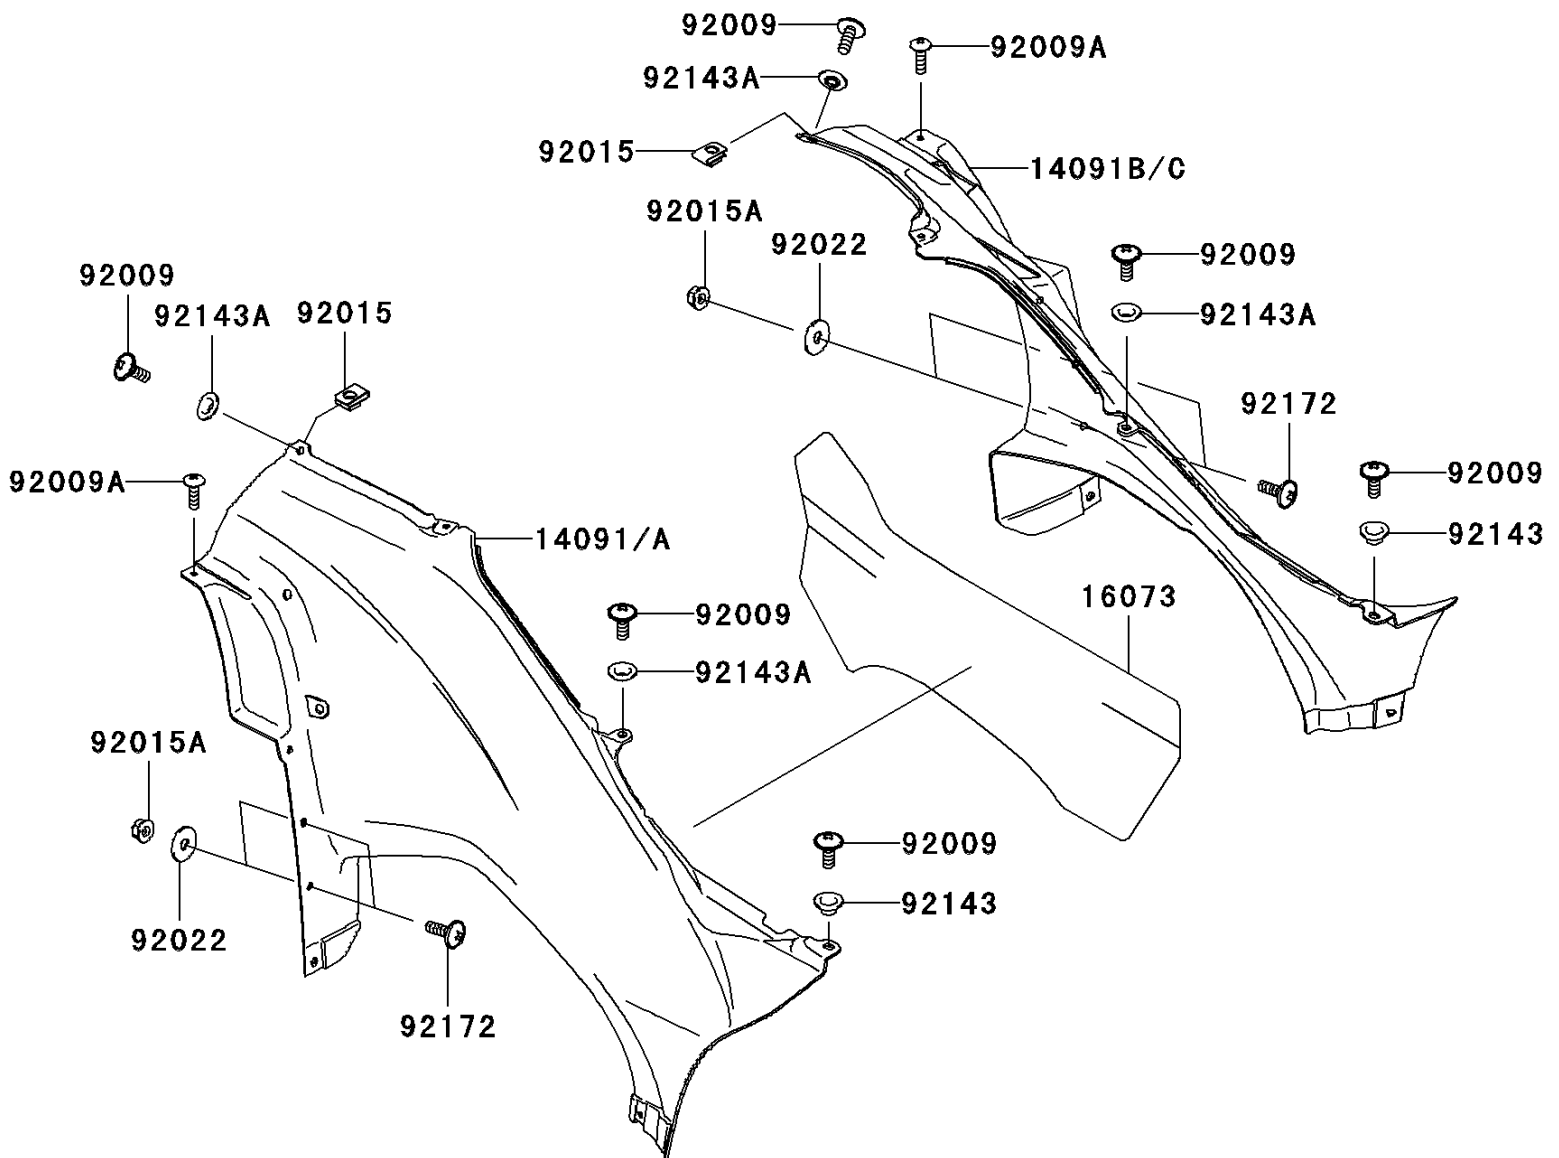

2008 Brute Force® 750 4x4i

PARTS DIAGRAM

Side Covers

F2611

2008 Brute Force[®] 750 4x4i

PARTS LIST

Side Covers

ITEM NAME

PART NUMBER

QUANTITY
