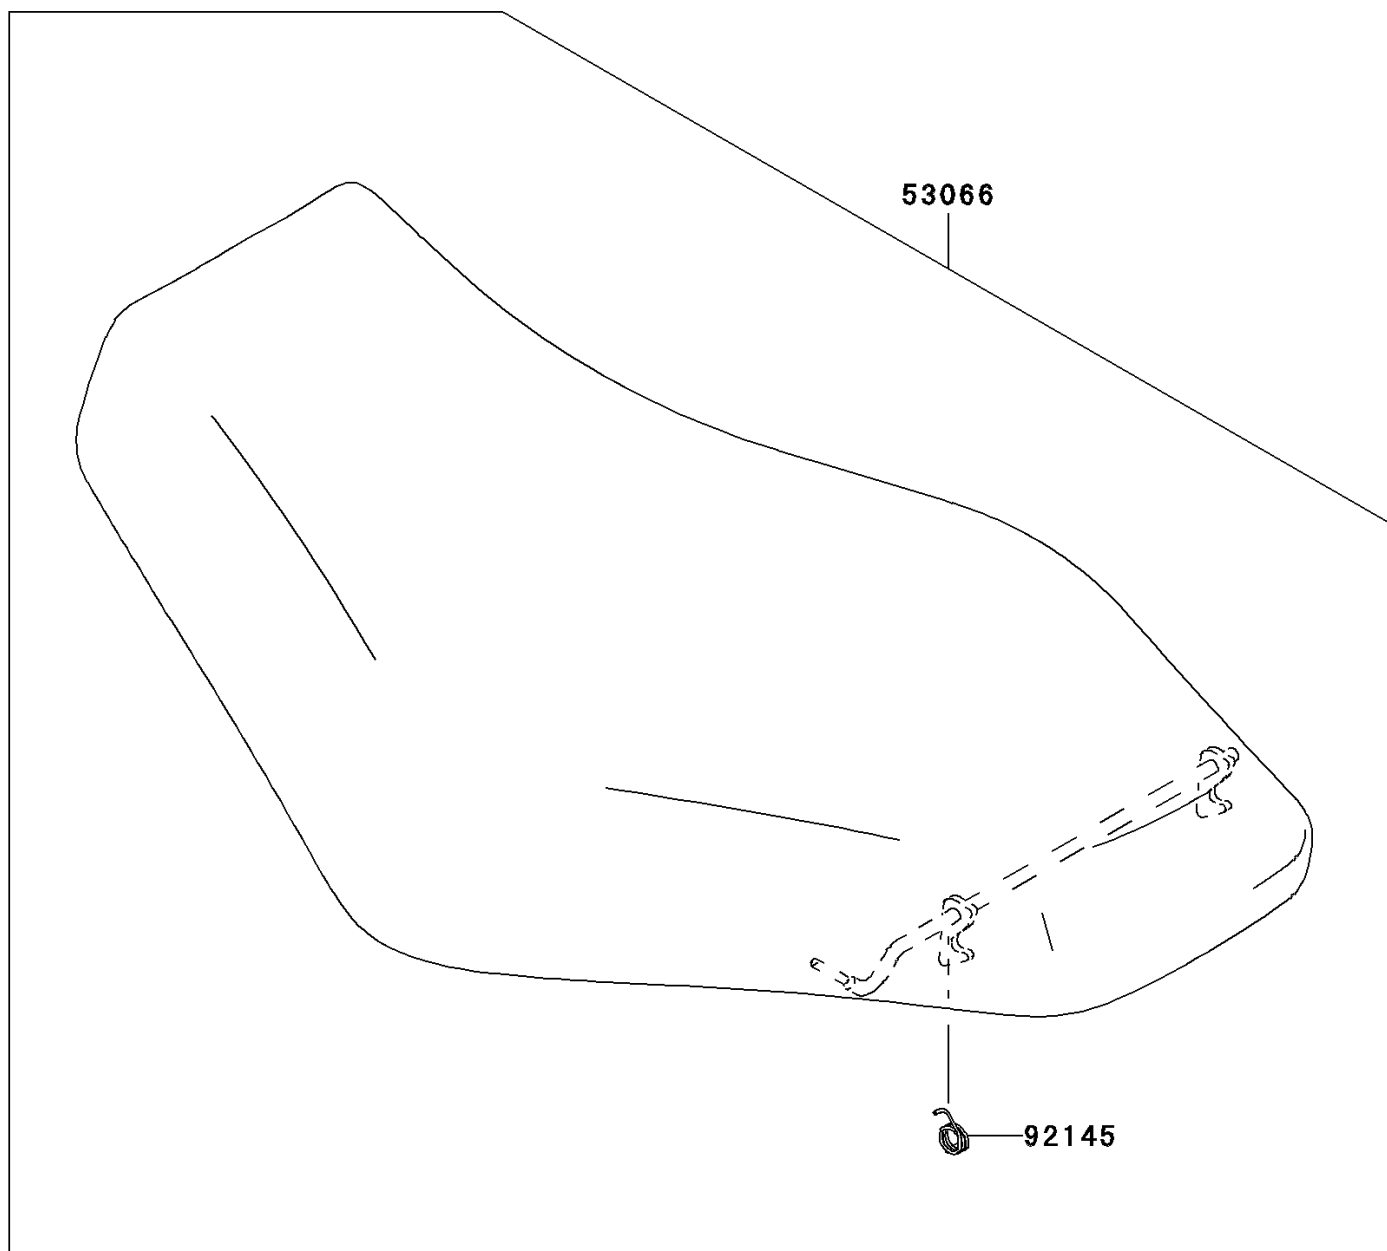

2008 Brute Force[®] 750 4x4i

Kawasaki

Let the Good Times Roll[®]

PARTS DIAGRAM

Seat

F2510

2008 Brute Force[®] 750 4x4i

PARTS LIST

Seat

ITEM NAME	PART NUMBER	QUANTITY
-----------	-------------	----------
