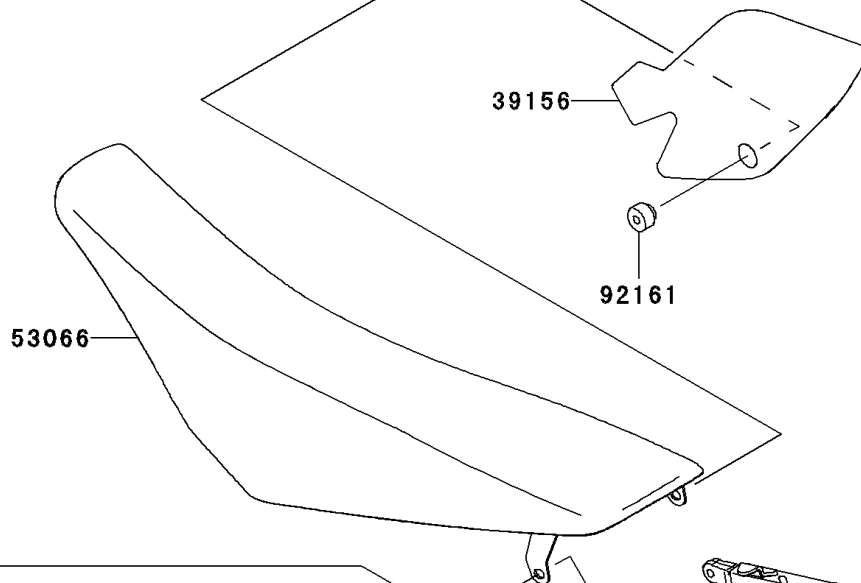

2012 KX™ 250F

PARTS DIAGRAM

Side Covers

F2611

2012 KX™ 250F

PARTS LIST

Side Covers

ITEM NAME	PART NUMBER	QUANTITY
BOLT-FLANGED-SMALL,8X16 (Ref # 132)	132BA0816	2
COVER-SIDE,LH,UP GRN+LO EBONY (Ref # 36001)	36001-0151-25P	1
COVER-SIDE,RH,UP GRN+LO EBONY (Ref # 36001A)	36001-0153-25P	1
PAD,SIDE COVER,RH (Ref # 39156)	39156-0427	1
SEAT-ASSY,GREEN/BLACK (Ref # 53066)	53066-0330-336	1
COLLAR (Ref # 92143)	92143-1196	4
BOLT,FLANGED,6X16 (Ref # 92150)	92150-1506	2
DAMPER (Ref # 92161)	92161-0073	1