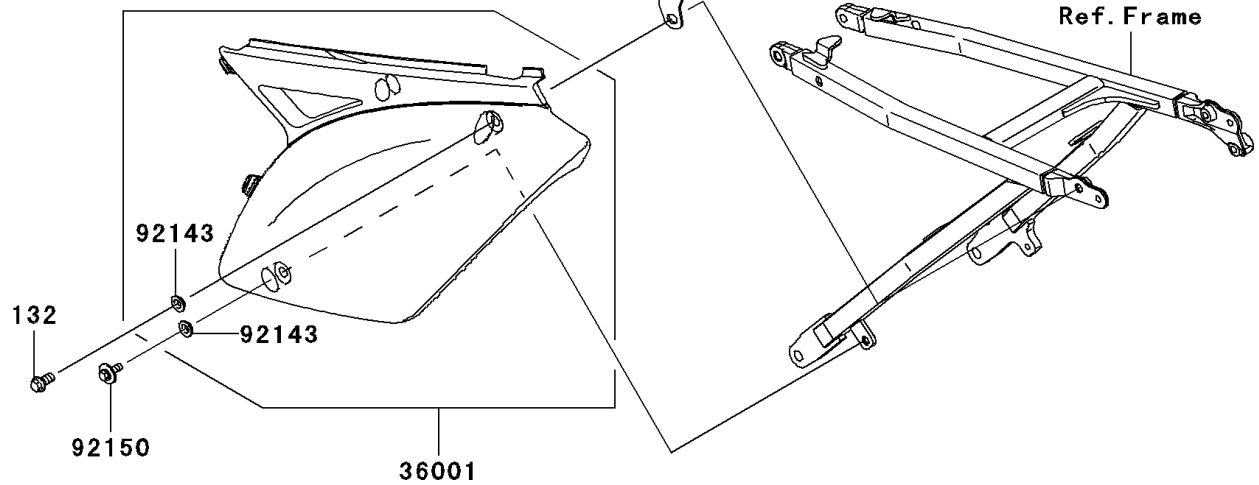

2012 KX™ 250F

PARTS DIAGRAM

Side Covers

F2611

2012 KX™ 250F

PARTS LIST

Side Covers

ITEM NAME	PART NUMBER	QUANTITY
BOLT-FLANGED-SMALL,8X16 (Ref # 132)	132BA0816	2
COVER-SIDE,LH,UP GRN+LO EBONY (Ref # 36001)	36001-0151-25P	1
COVER-SIDE,RH,UP GRN+LO EBONY (Ref # 36001A)	36001-0153-25P	1
PAD,SIDE COVER,RH (Ref # 39156)	39156-0427	1
SEAT-ASSY,GREEN/BLACK (Ref # 53066)	53066-0330-336	1
COLLAR (Ref # 92143)	92143-1196	4
BOLT,FLANGED,6X16 (Ref # 92150)	92150-1506	2
DAMPER (Ref # 92161)	92161-0073	1