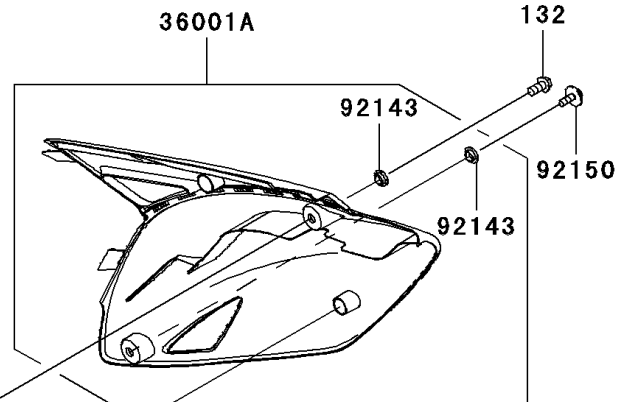

2012 KX™ 250F

PARTS DIAGRAM

Side Covers

F2611

2012 KX™ 250F

PARTS LIST

Side Covers

ITEM NAME	PART NUMBER	QUANTITY
BOLT-FLANGED-SMALL,8X16 (Ref # 132)	132BA0816	2
COVER-SIDE,LH,UP GRN+LO EBONY (Ref # 36001)	36001-0151-25P	1
COVER-SIDE,RH,UP GRN+LO EBONY (Ref # 36001A)	36001-0153-25P	1
PAD,SIDE COVER,RH (Ref # 39156)	39156-0427	1
SEAT-ASSY,GREEN/BLACK (Ref # 53066)	53066-0330-336	1
COLLAR (Ref # 92143)	92143-1196	4
BOLT,FLANGED,6X16 (Ref # 92150)	92150-1506	2
DAMPER (Ref # 92161)	92161-0073	1