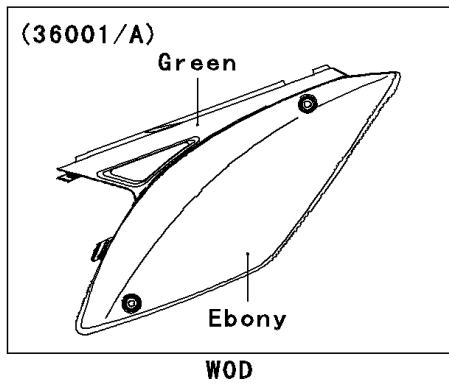

2012 KX™ 250F

PARTS DIAGRAM

Side Covers

F2611

2012 KX™ 250F

PARTS LIST

Side Covers

ITEM NAME	PART NUMBER	QUANTITY
BOLT-FLANGED-SMALL,8X16 (Ref # 132)	132BA0816	2
COVER-SIDE,LH,UP GRN+LO EBONY (Ref # 36001)	36001-0151-25P	1
COVER-SIDE,RH,UP GRN+LO EBONY (Ref # 36001A)	36001-0153-25P	1
PAD,SIDE COVER,RH (Ref # 39156)	39156-0427	1
SEAT-ASSY,GREEN/BLACK (Ref # 53066)	53066-0330-336	1
COLLAR (Ref # 92143)	92143-1196	4
BOLT,FLANGED,6X16 (Ref # 92150)	92150-1506	2
DAMPER (Ref # 92161)	92161-0073	1