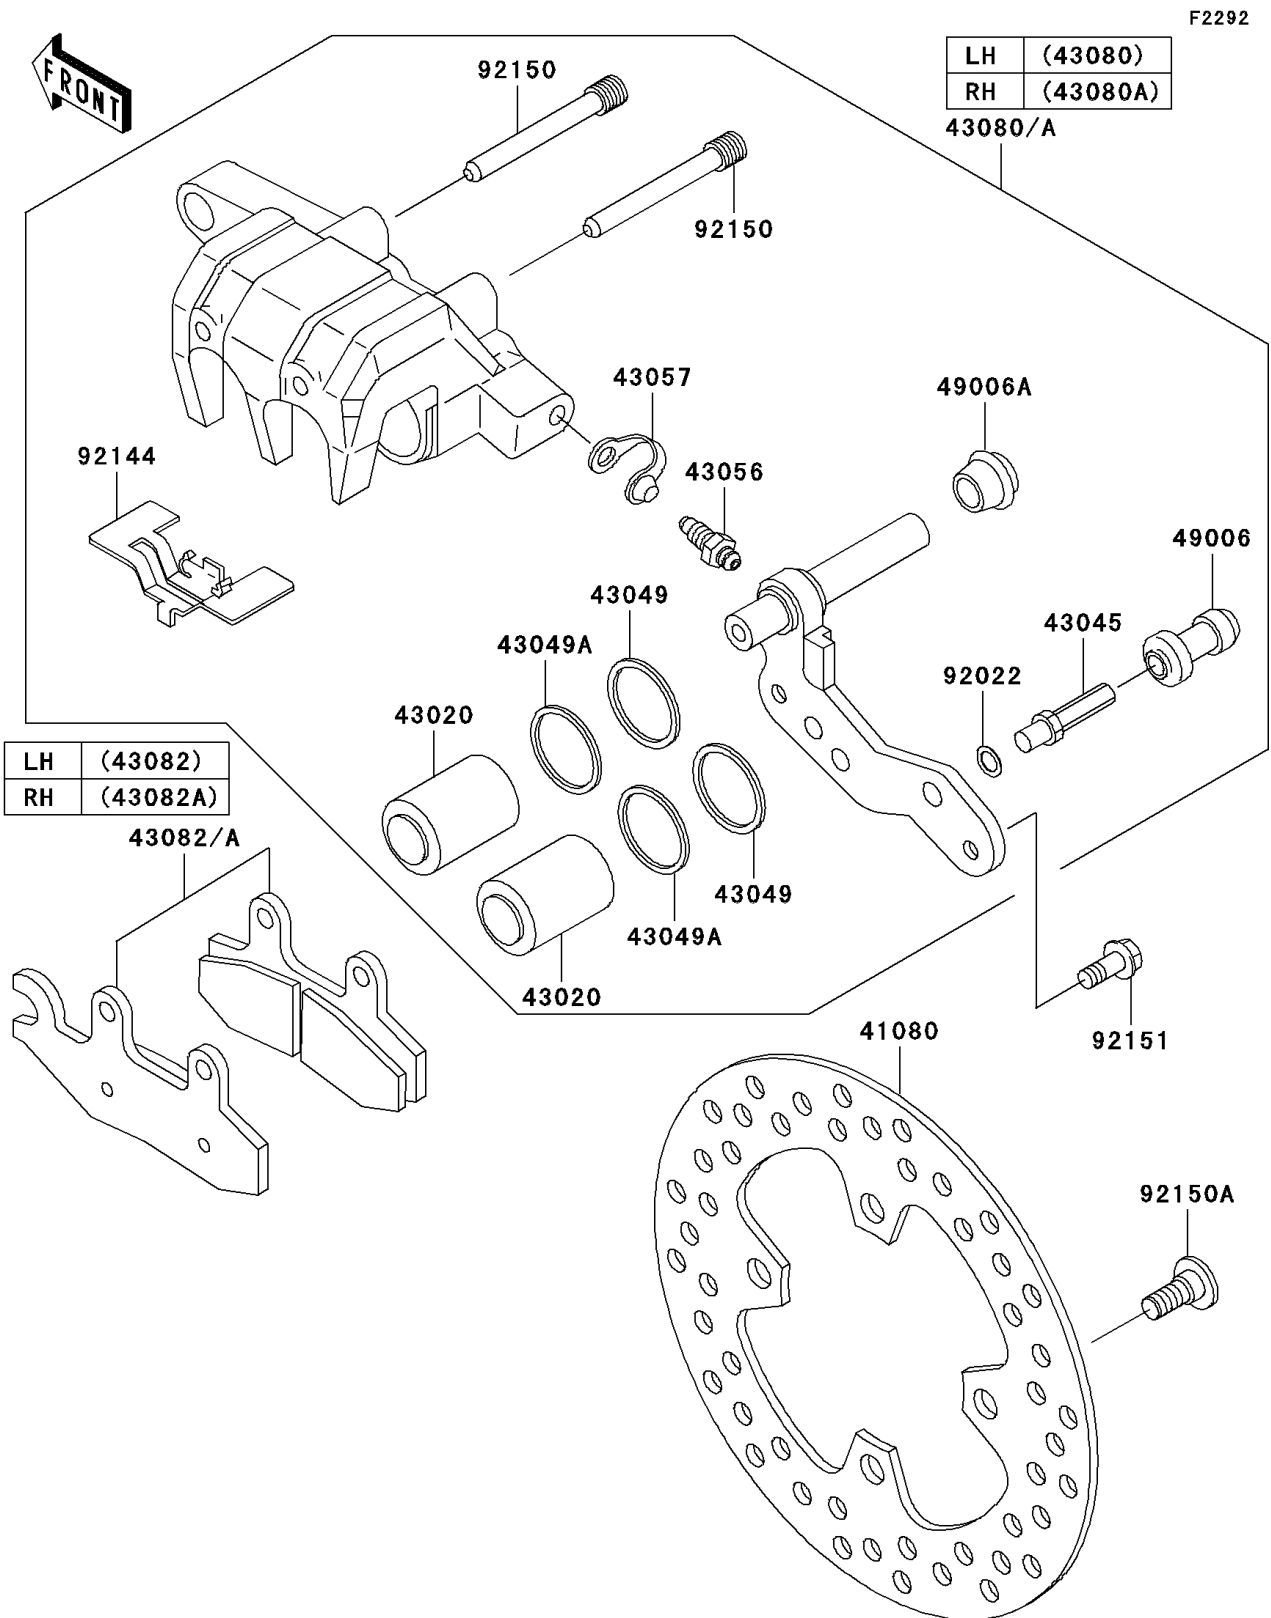

2008 Brute Force® 750 4x4i

PARTS DIAGRAM

Front Brake