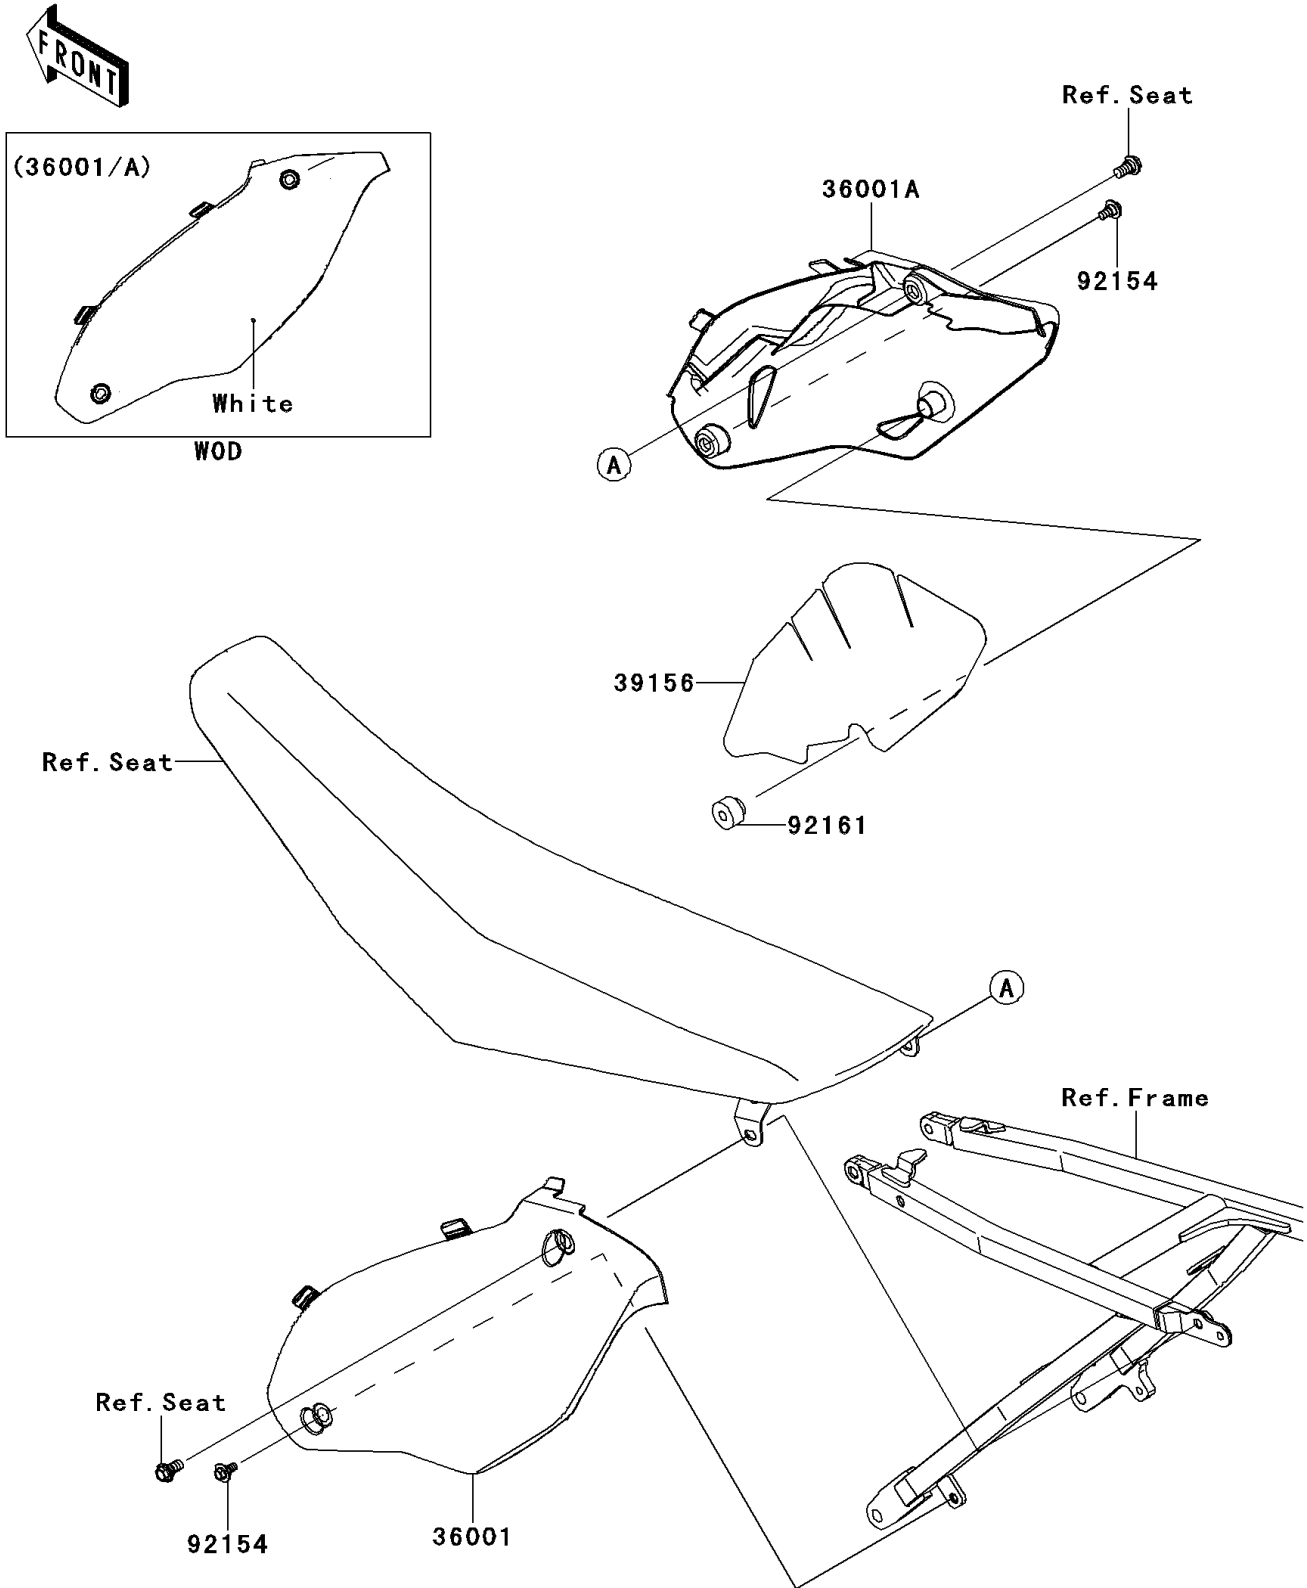

2012 KX™ 450F

PARTS DIAGRAM

Side Covers

F2611

2012 KX™ 450F

PARTS LIST

Side Covers

ITEM NAME	PART NUMBER	QUANTITY
COVER-SIDE,LH,B.WHITE (Ref # 36001)	36001-0220-266	1
COVER-SIDE,RH,B.WHITE (Ref # 36001A)	36001-0222-266	1
PAD,SIDE COVER,RH (Ref # 39156)	39156-0677	1
BOLT,FLANGED,6X9 (Ref # 92154)	92154-0546	2
DAMPER (Ref # 92161)	92161-0073	1