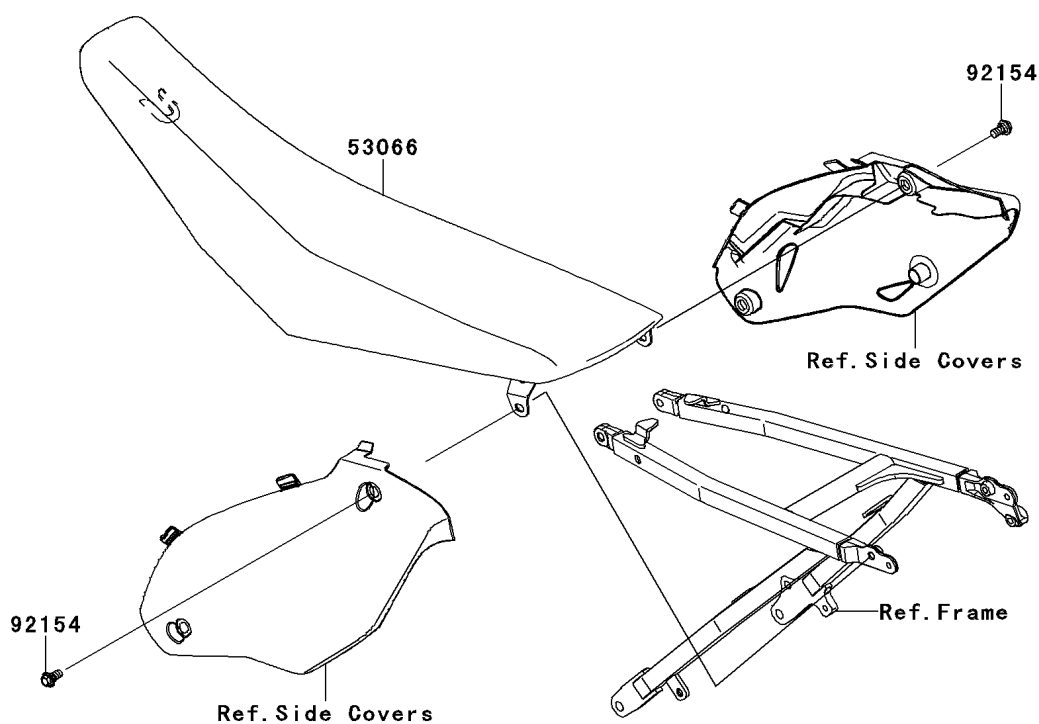

## PARTS DIAGRAM

### Seat

F2510

## PARTS LIST

### Seat

ITEM NAME	PART NUMBER	QUANTITY
SEAT-ASSY, GREEN/BLACK (Ref # 53066)	53066-0299-336	1
BOLT, FLANGED, 8X16 (Ref # 92154)	92154-0547	2