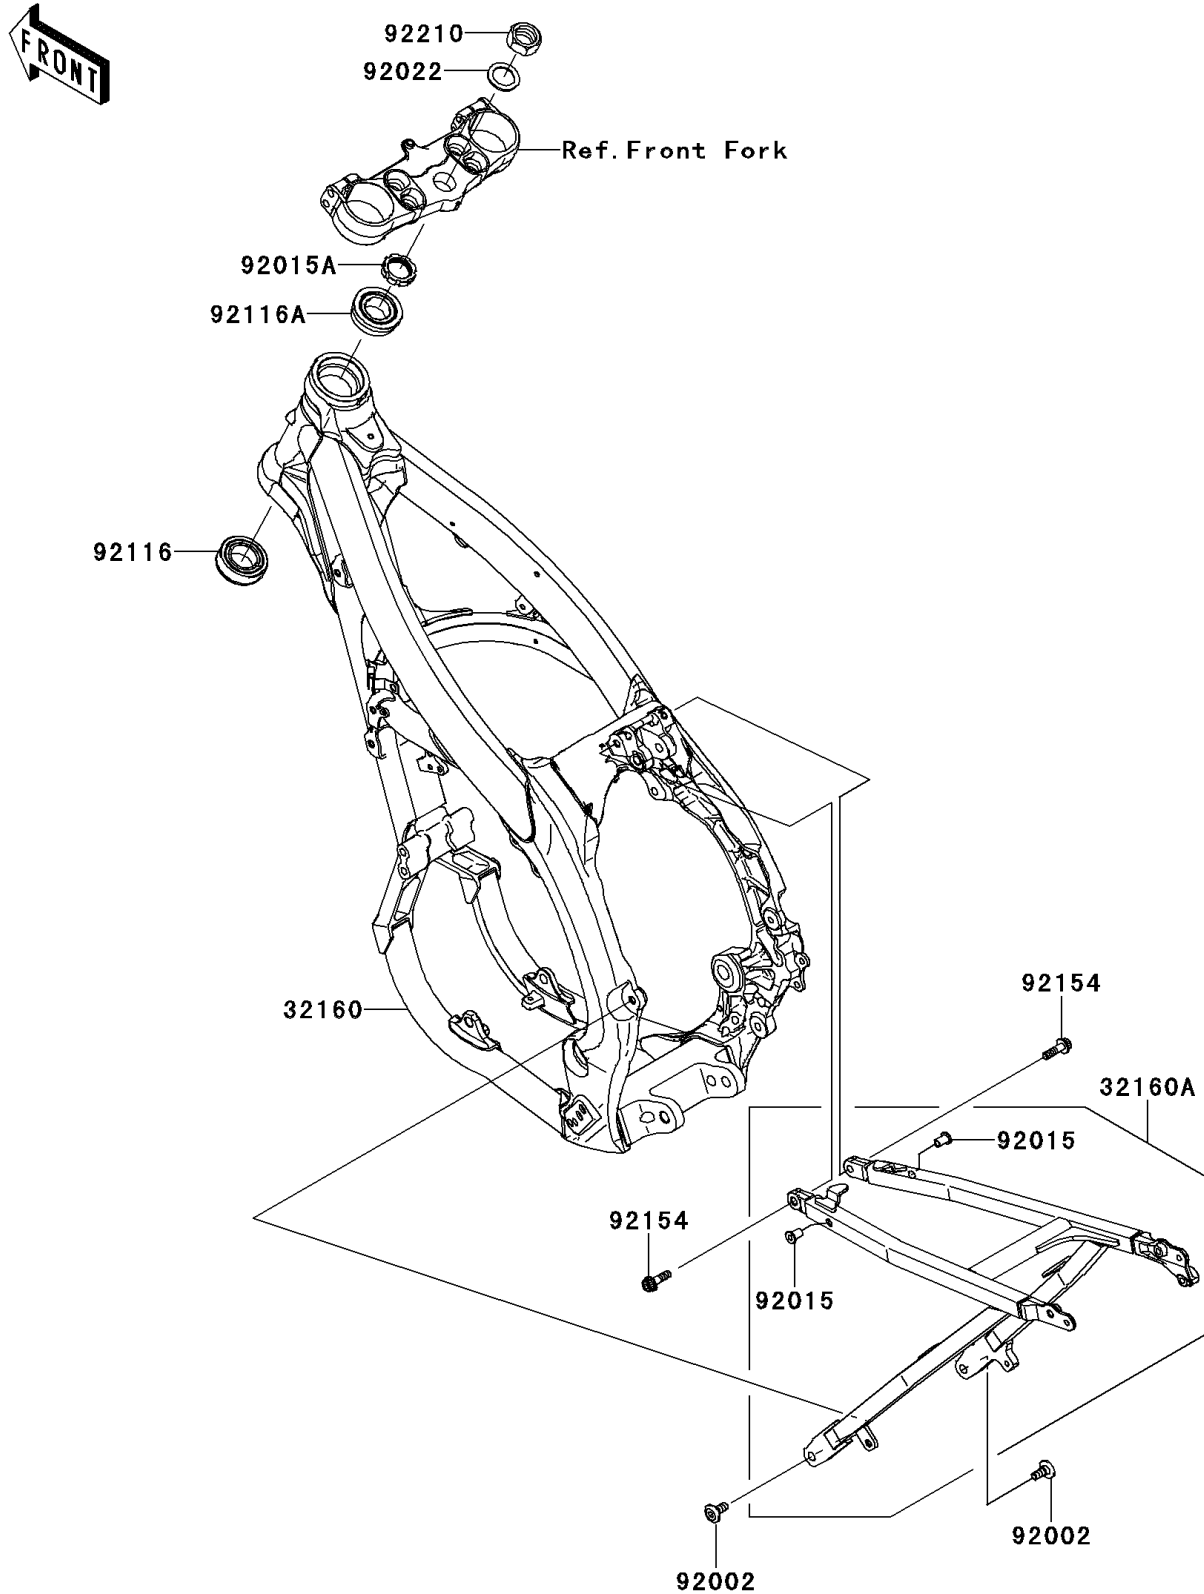

2012 KX™ 450F

PARTS DIAGRAM

Frame

F2120

2012 KX™ 450F

PARTS LIST

Frame

| ITEM NAME | PART NUMBER | QUANTITY |
|---|-------------|----------|
| FRAME-COMP,FR (Ref # 32160) | 32160-0542 | 1 |
| FRAME-COMP,RR (Ref # 32160A) | 32160-0543 | 1 |
| BOLT,DISC PLATE,8X20 (Ref # 92002) | 92002-1736 | 2 |
| NUT,POP,6MM,L=15 (Ref # 92015) | 92015-1791 | 2 |
| NUT,STEERING STEM,28MM (Ref # 92015A) | 92015-1861 | 1 |
| WASHER,25X36X2.3 (Ref # 92022) | 92022-250 | 1 |
| BEARING-ROLLER,HI-CAP32006JRRS (Ref # 92116) | 92116-1069 | 1 |
| BEARING-ROLLER,HI-CAP320/28JRR (Ref # 92116A) | 92116-1076 | 1 |
| BOLT,SOCKET,8X32 (Ref # 92154) | 92154-0024 | 2 |
| NUT,24MM (Ref # 92210) | 92210-0066 | 1 |