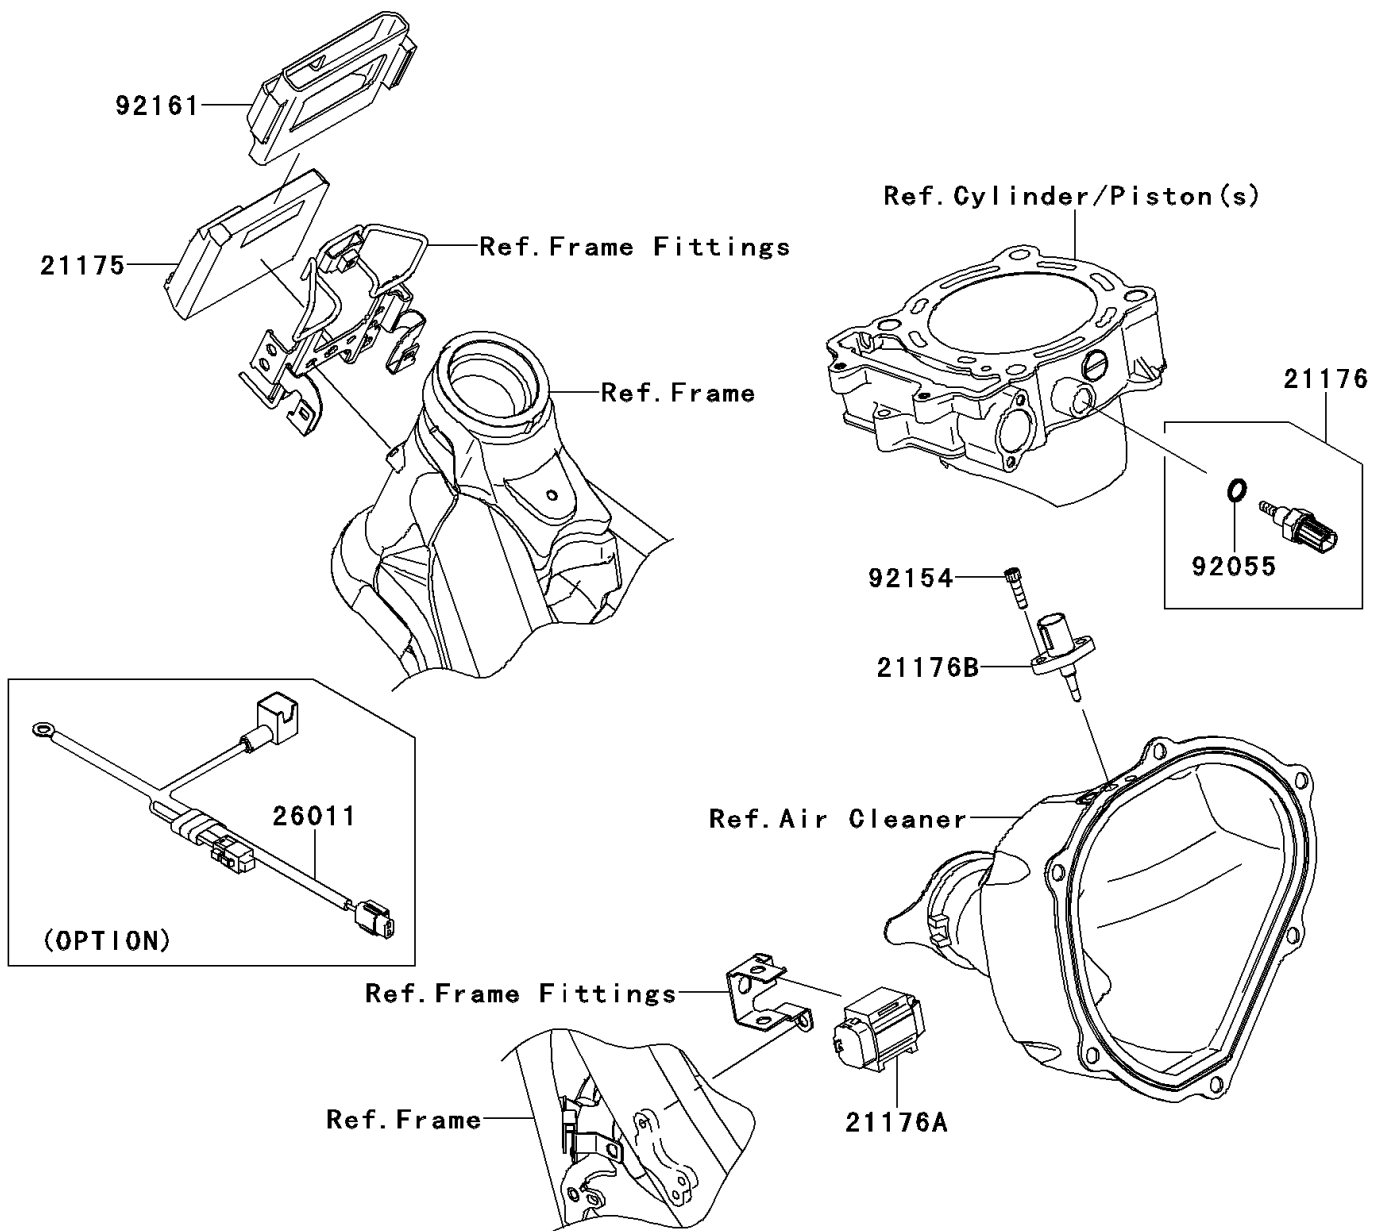

## PARTS DIAGRAM

### Fuel Injection

**Kawasaki**

Let the Good Times Roll®

E1530

## PARTS LIST

### Fuel Injection

**ITEM NAME**

**PART NUMBER**

**QUANTITY**

---