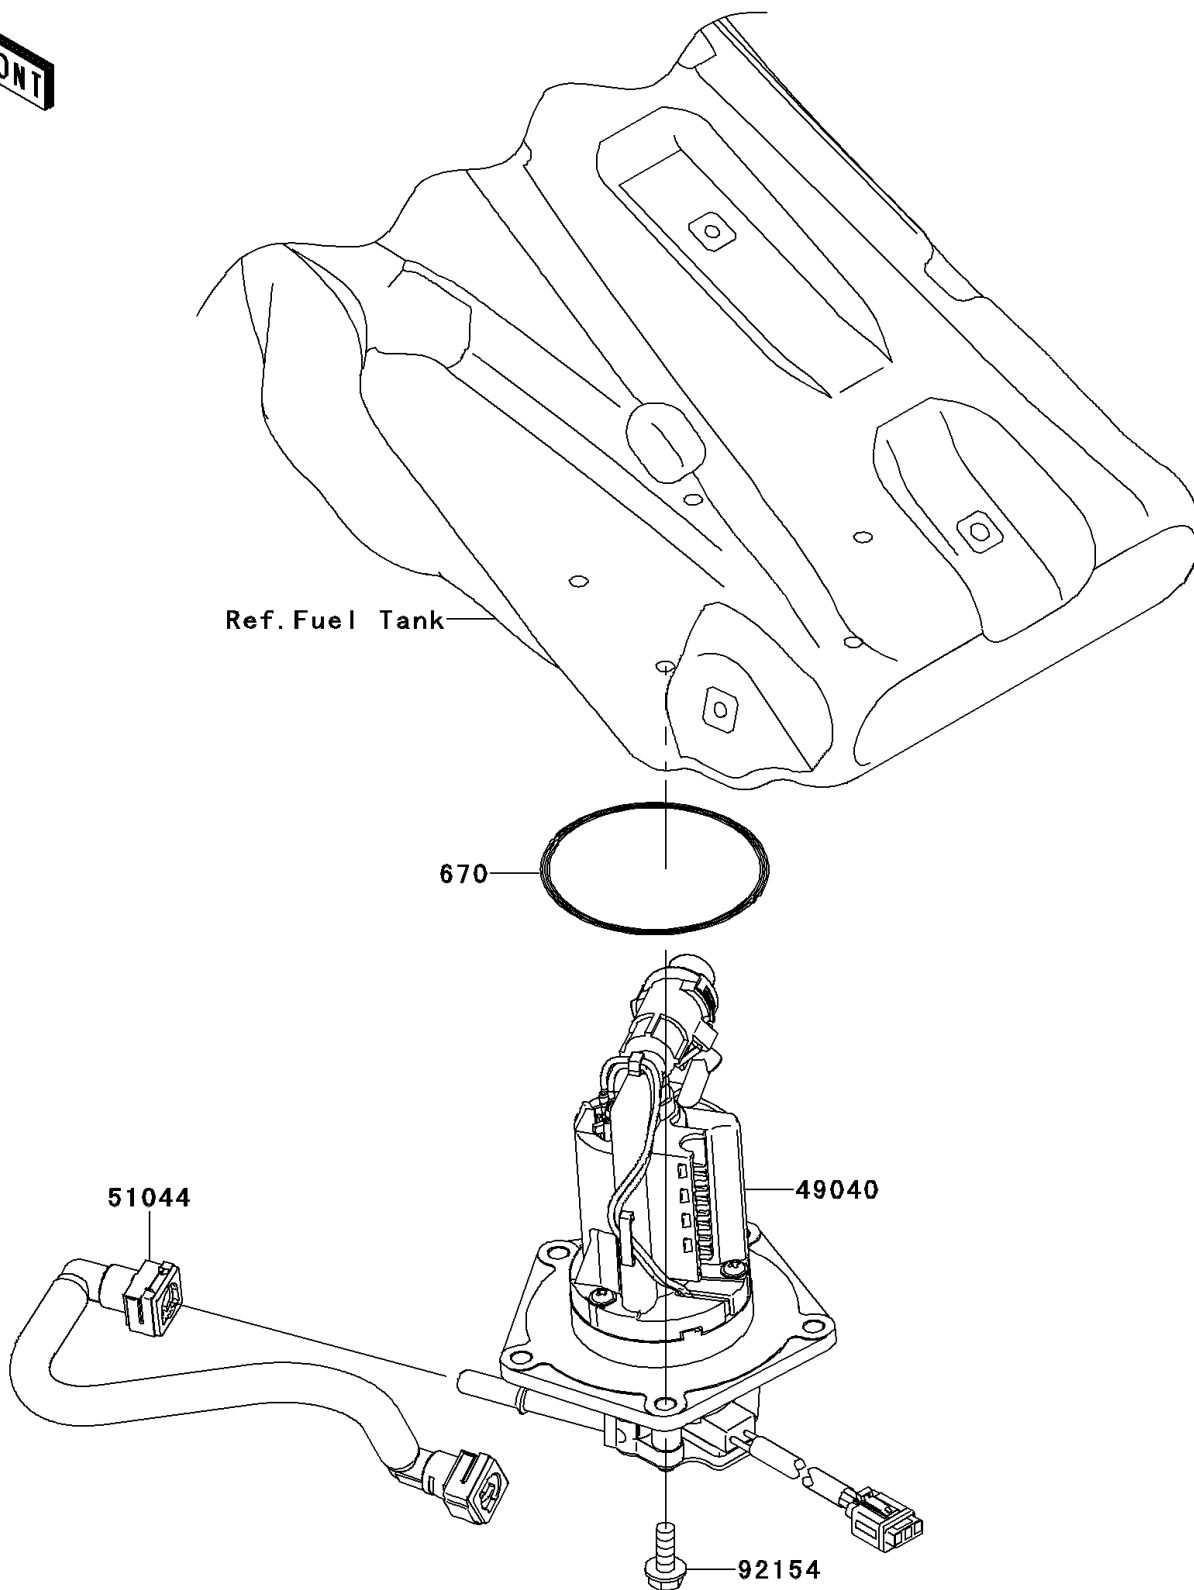

2012 KX™ 450F

PARTS DIAGRAM

Fuel Pump

Kawasaki

Let the Good Times Roll®

E1520

2012 KX™ 450F

PARTS LIST

Fuel Pump

Kawasaki

Let the Good Times Roll®

ITEM NAME

PART NUMBER

QUANTITY
