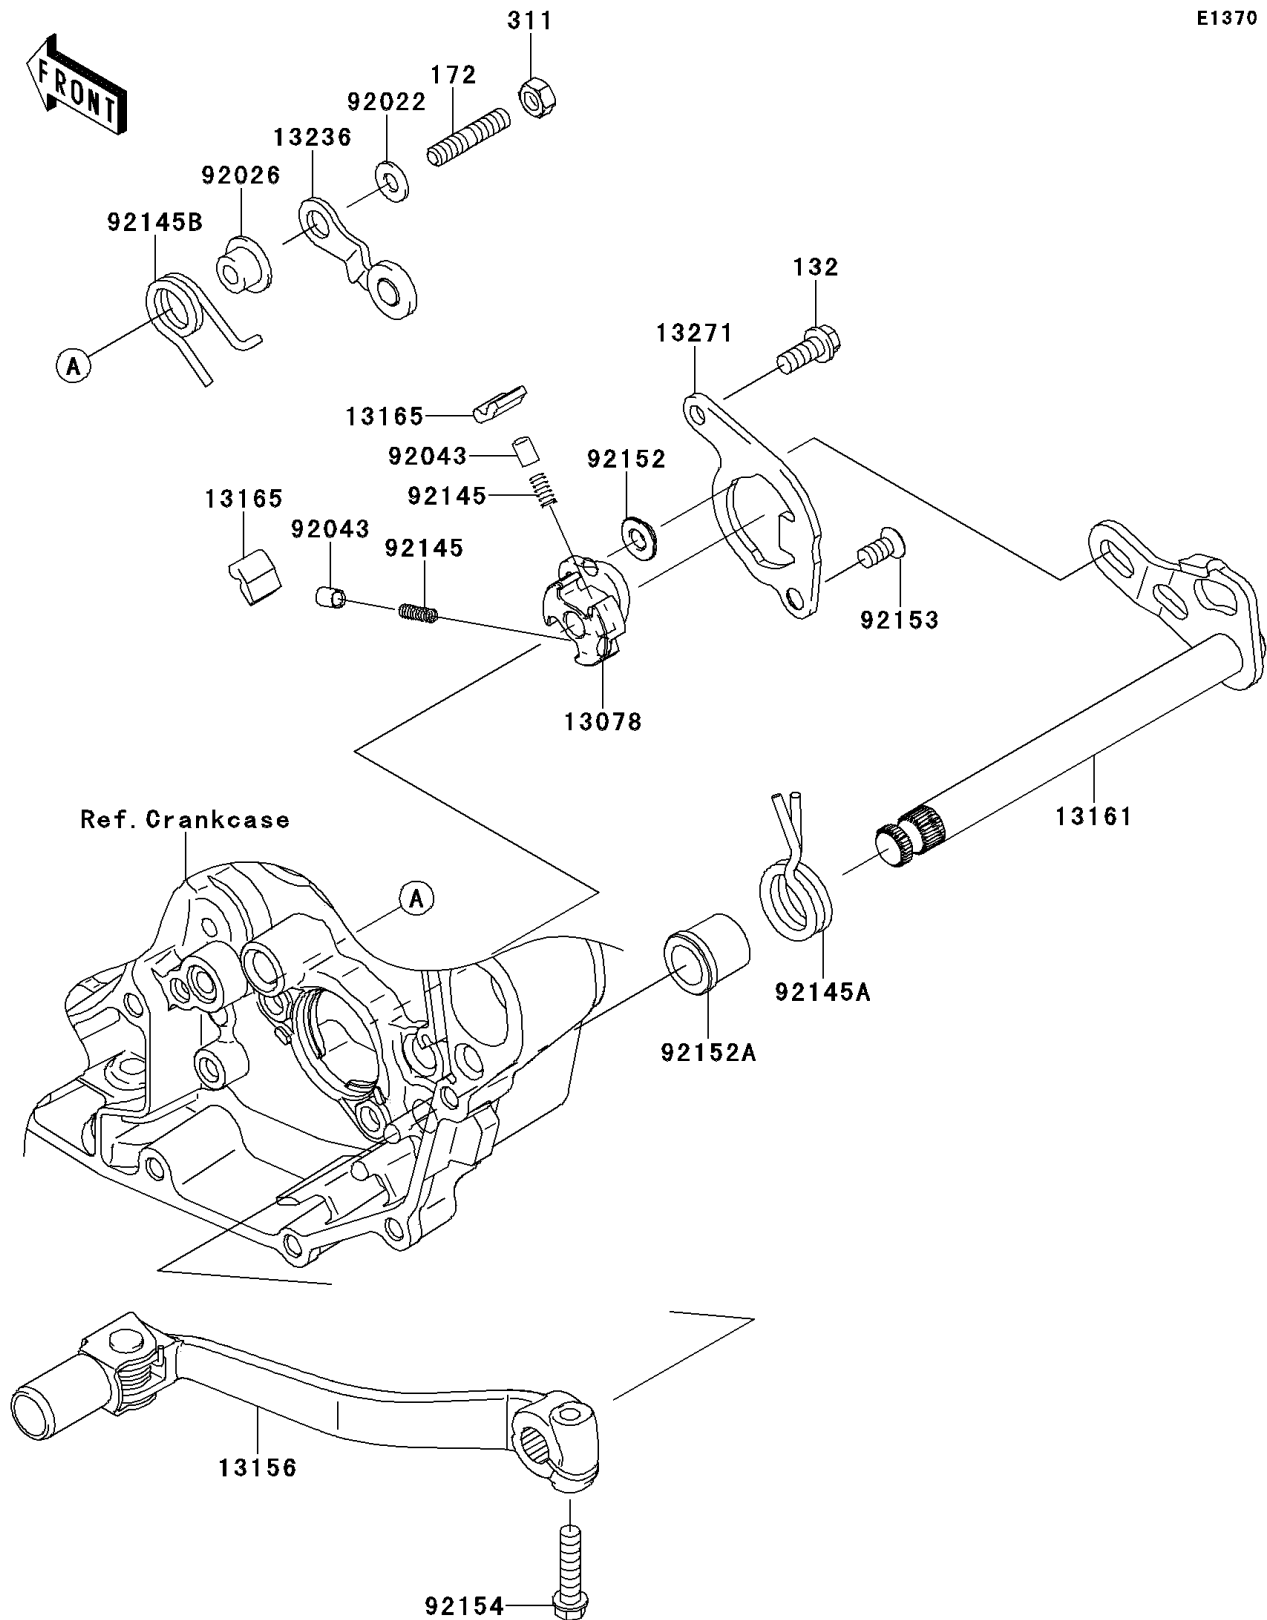

2012 KX™ 450F

PARTS DIAGRAM

Gear Change Mechanism

E1370

2012 KX™ 450F

PARTS LIST

Gear Change Mechanism

Kawasaki

Let the Good Times Roll®

ITEM NAME

PART NUMBER

QUANTITY
