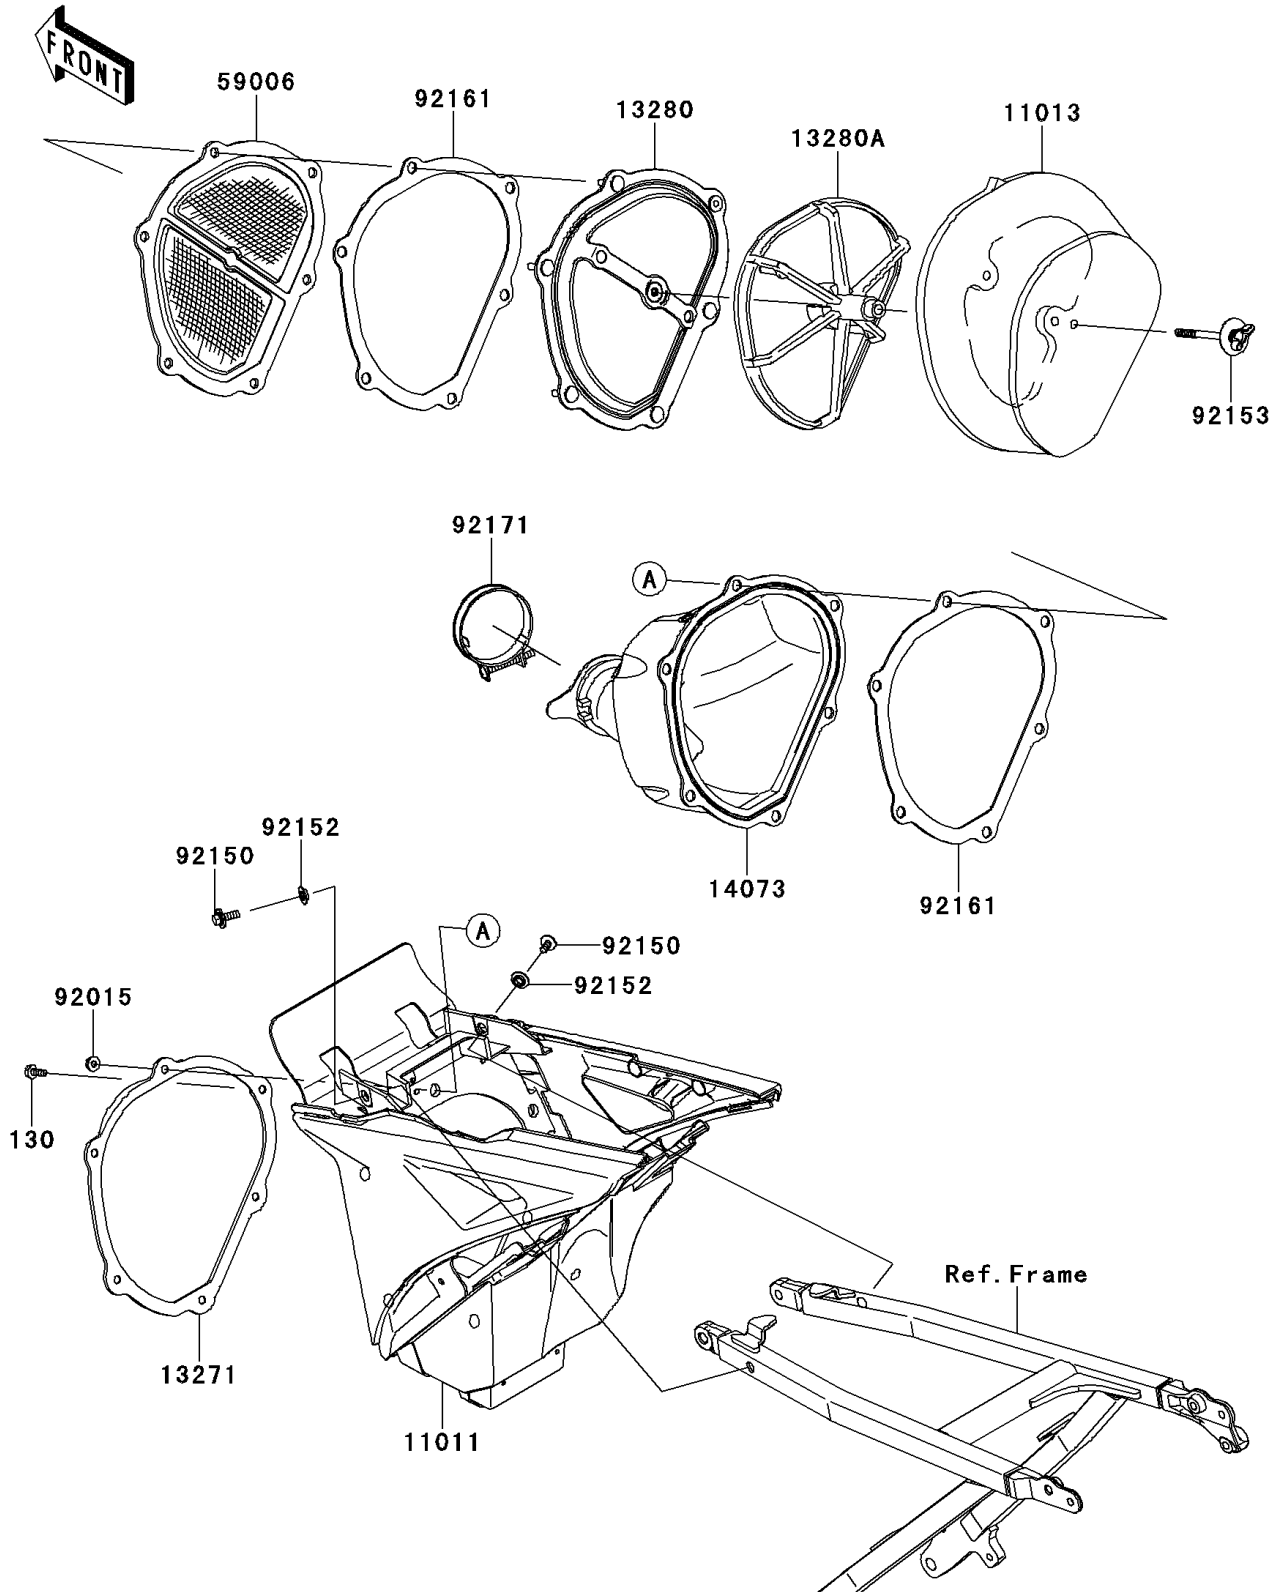

2012 KX™ 450F

PARTS DIAGRAM

Air Cleaner

E1130

2012 KX™ 450F

PARTS LIST

Air Cleaner

ITEM NAME	PART NUMBER	QUANTITY
BOLT-FLANGED,5X12 (Ref # 130)	130BA0512	1
CASE-AIR FILTER,EBONY (Ref # 11011)	11011-0179-6C	1
ELEMENT-AIR FILTER (Ref # 11013)	11013-0011	1
PLATE,DUCT FITTING (Ref # 13271)	13271-0730	1
HOLDER (Ref # 13280)	13280-0170	1
HOLDER,ELEMENT (Ref # 13280A)	13280-0383	1
DUCT,AIR FILTER (Ref # 14073)	14073-0726	1
ARRESTER-FLAME (Ref # 59006)	59006-0011	1
NUT,FLANGED,5MM (Ref # 92015)	92015-1259	5
BOLT,FLANGED,6X16 (Ref # 92150)	92150-1506	2
COLLAR (Ref # 92152)	92152-0275	2
BOLT,6X75 (Ref # 92153)	92153-0623	1
DAMPER (Ref # 92161)	92161-0213	2
CLAMP,57.5MM (Ref # 92171)	92171-1990	1