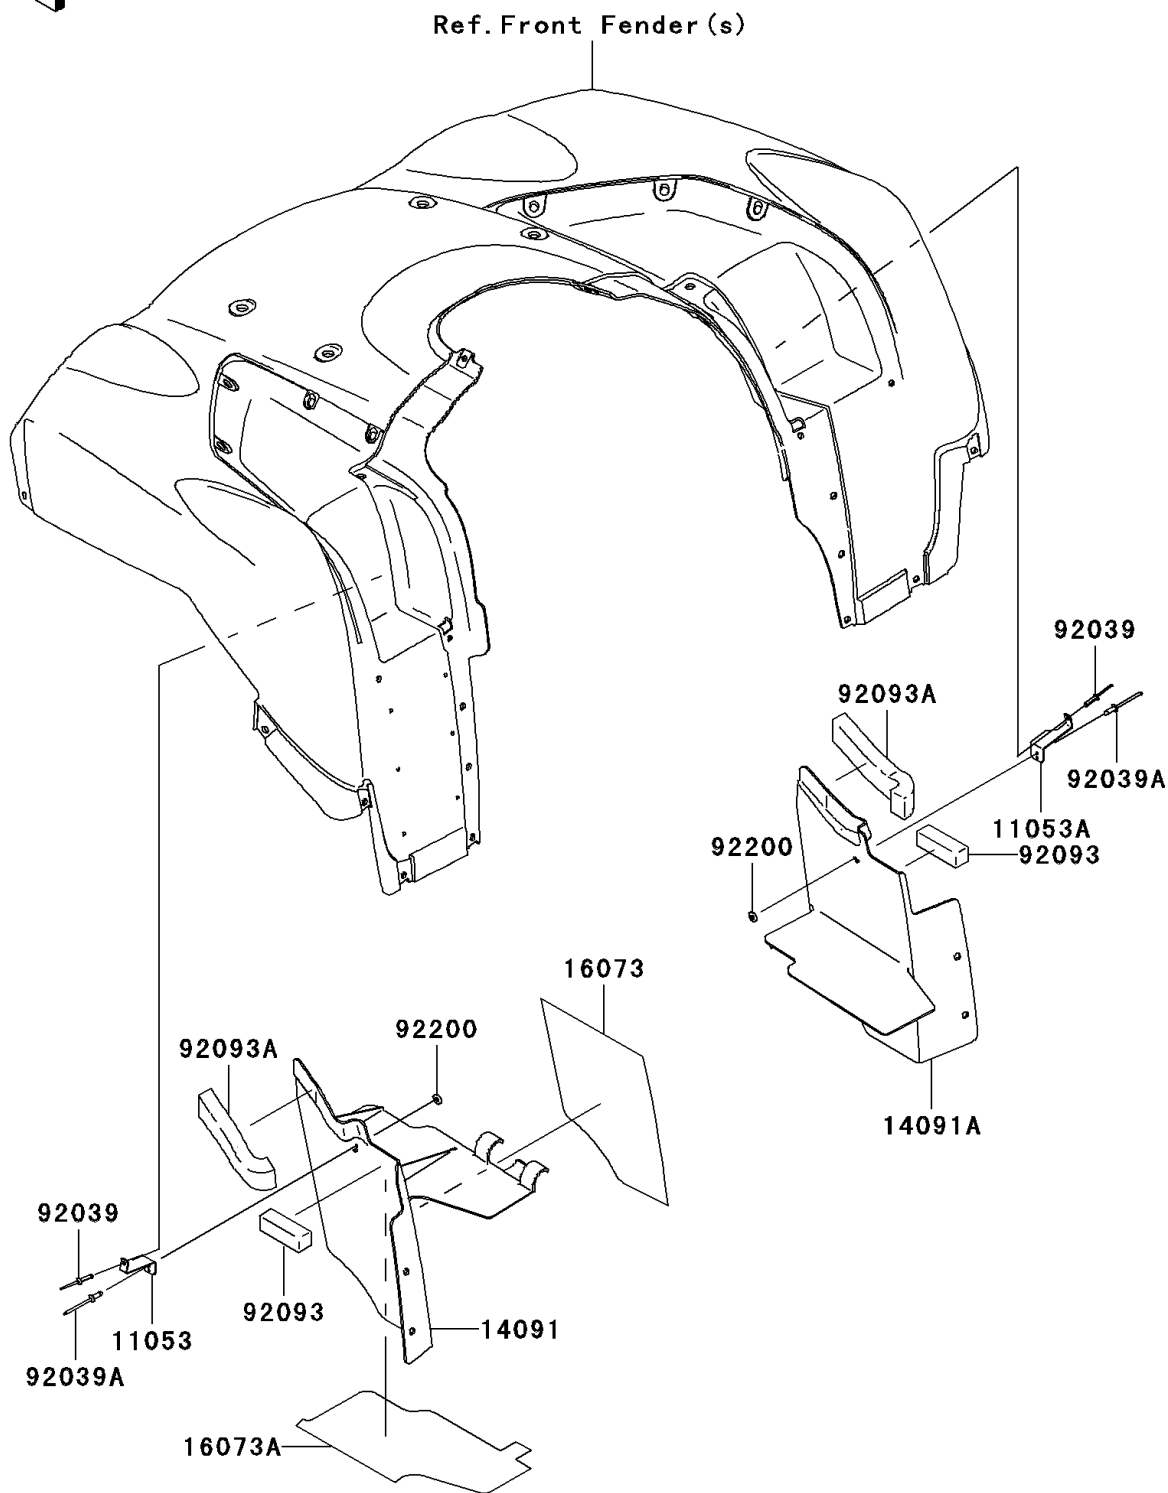

2008 Brute Force® 750 4x4i

Kawasaki

Let the Good Times Roll®

PARTS DIAGRAM

Flap

F2173

2008 Brute Force[®] 750 4x4i

PARTS LIST

Flap

ITEM NAME	PART NUMBER	QUANTITY
-----------	-------------	----------
