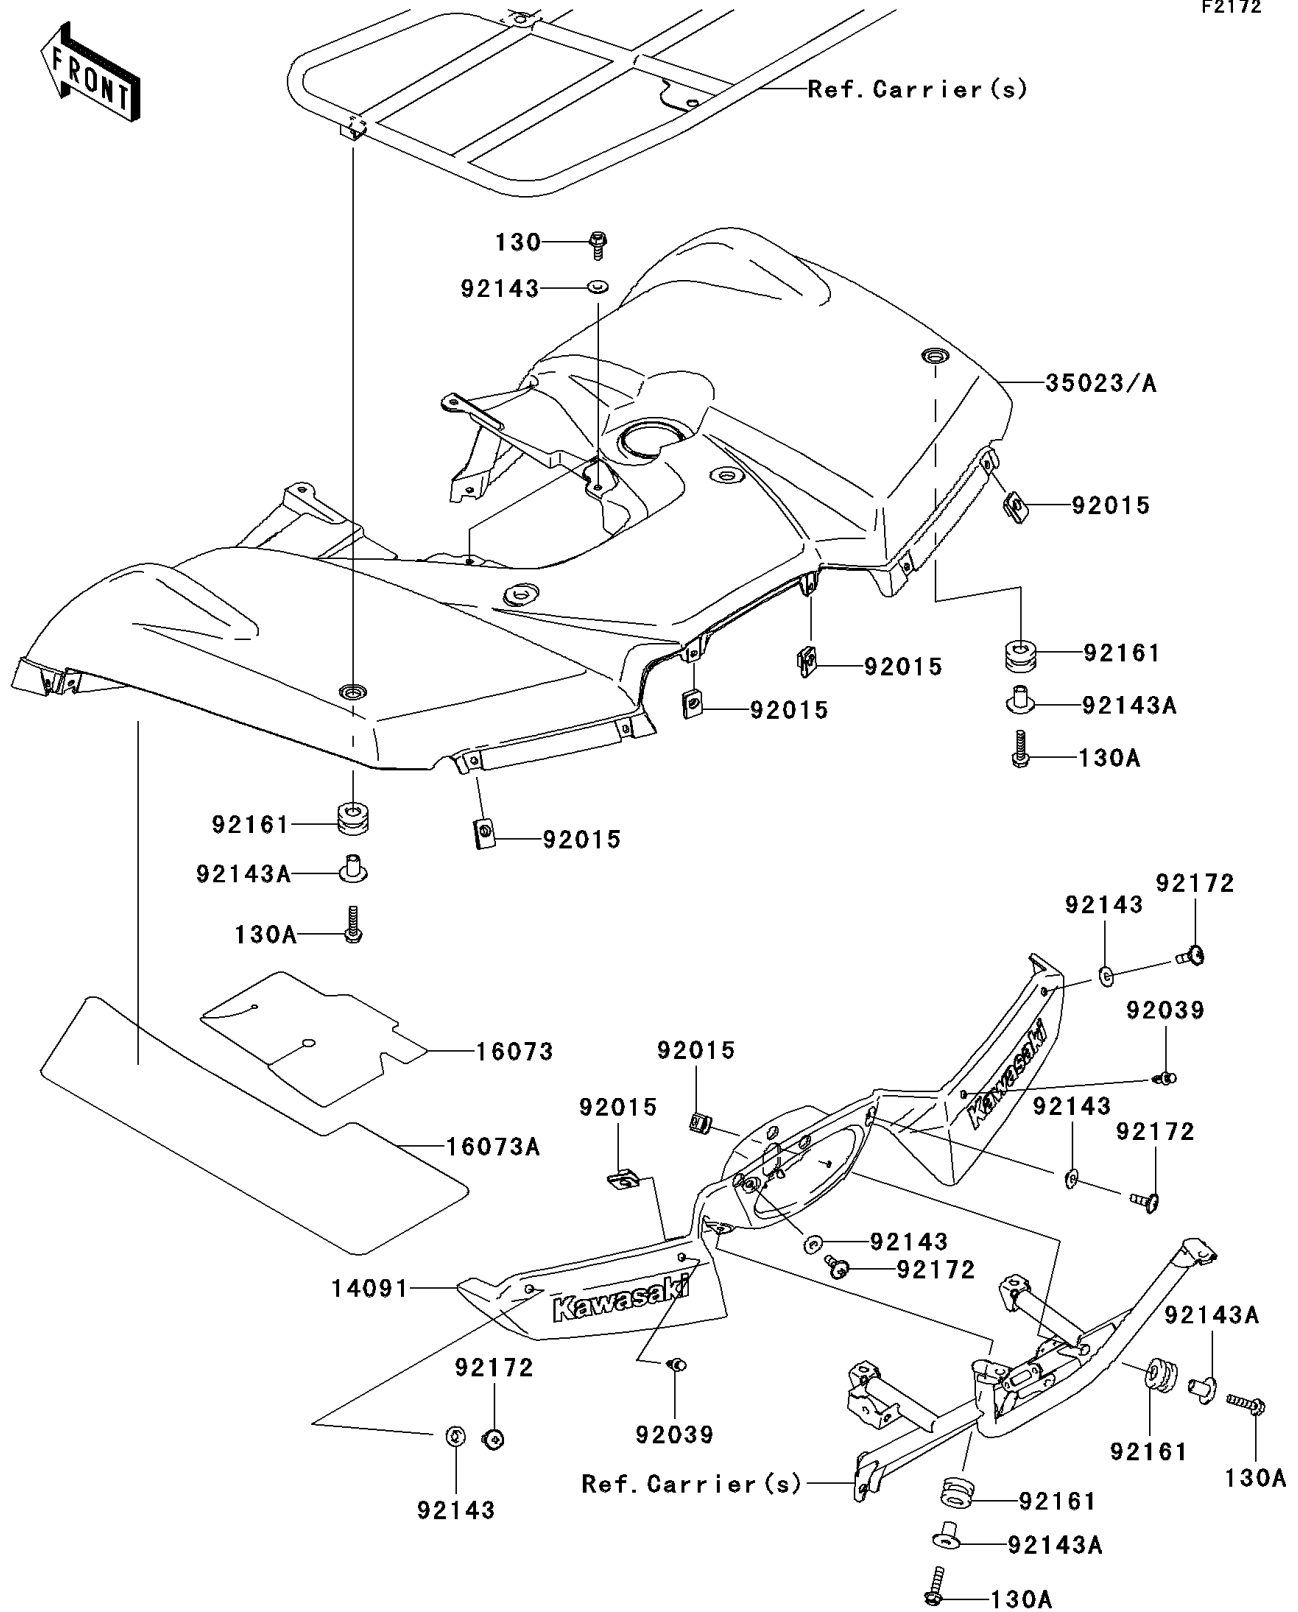

2008 Brute Force® 750 4x4i

PARTS DIAGRAM

Rear Fender(s)

F2172

2008 Brute Force® 750 4x4i

PARTS LIST

Rear Fender(s)

ITEM NAME	PART NUMBER	QUANTITY
BOLT-FLANGED,6X16 (Ref # 130)	130BB0616	2
BOLT-FLANGED,6X25 (Ref # 130A)	130BB0625	4
COVER,TAIL LAMP,F.BLACK (Ref # 14091)	14091-0252-6Z	1
INSULATOR,REAR FENDER,INNER (Ref # 16073)	16073-0031	1
INSULATOR,REAR FENDER,OUTER (Ref # 16073A)	16073-0032	1
FENDER-REAR,M.N.BLUE (Ref # 35023)	35023-0068-16J	1
NUT,6MM (Ref # 92015)	92015-1602	6
RIVET (Ref # 92039)	92039-1229	2
COLLAR (Ref # 92143)	92143-1087	6
COLLAR (Ref # 92143A)	92143-1960	4
DAMPER (Ref # 92161)	92161-0106	4
SCREW,6X18 (Ref # 92172)	92172-0002	4