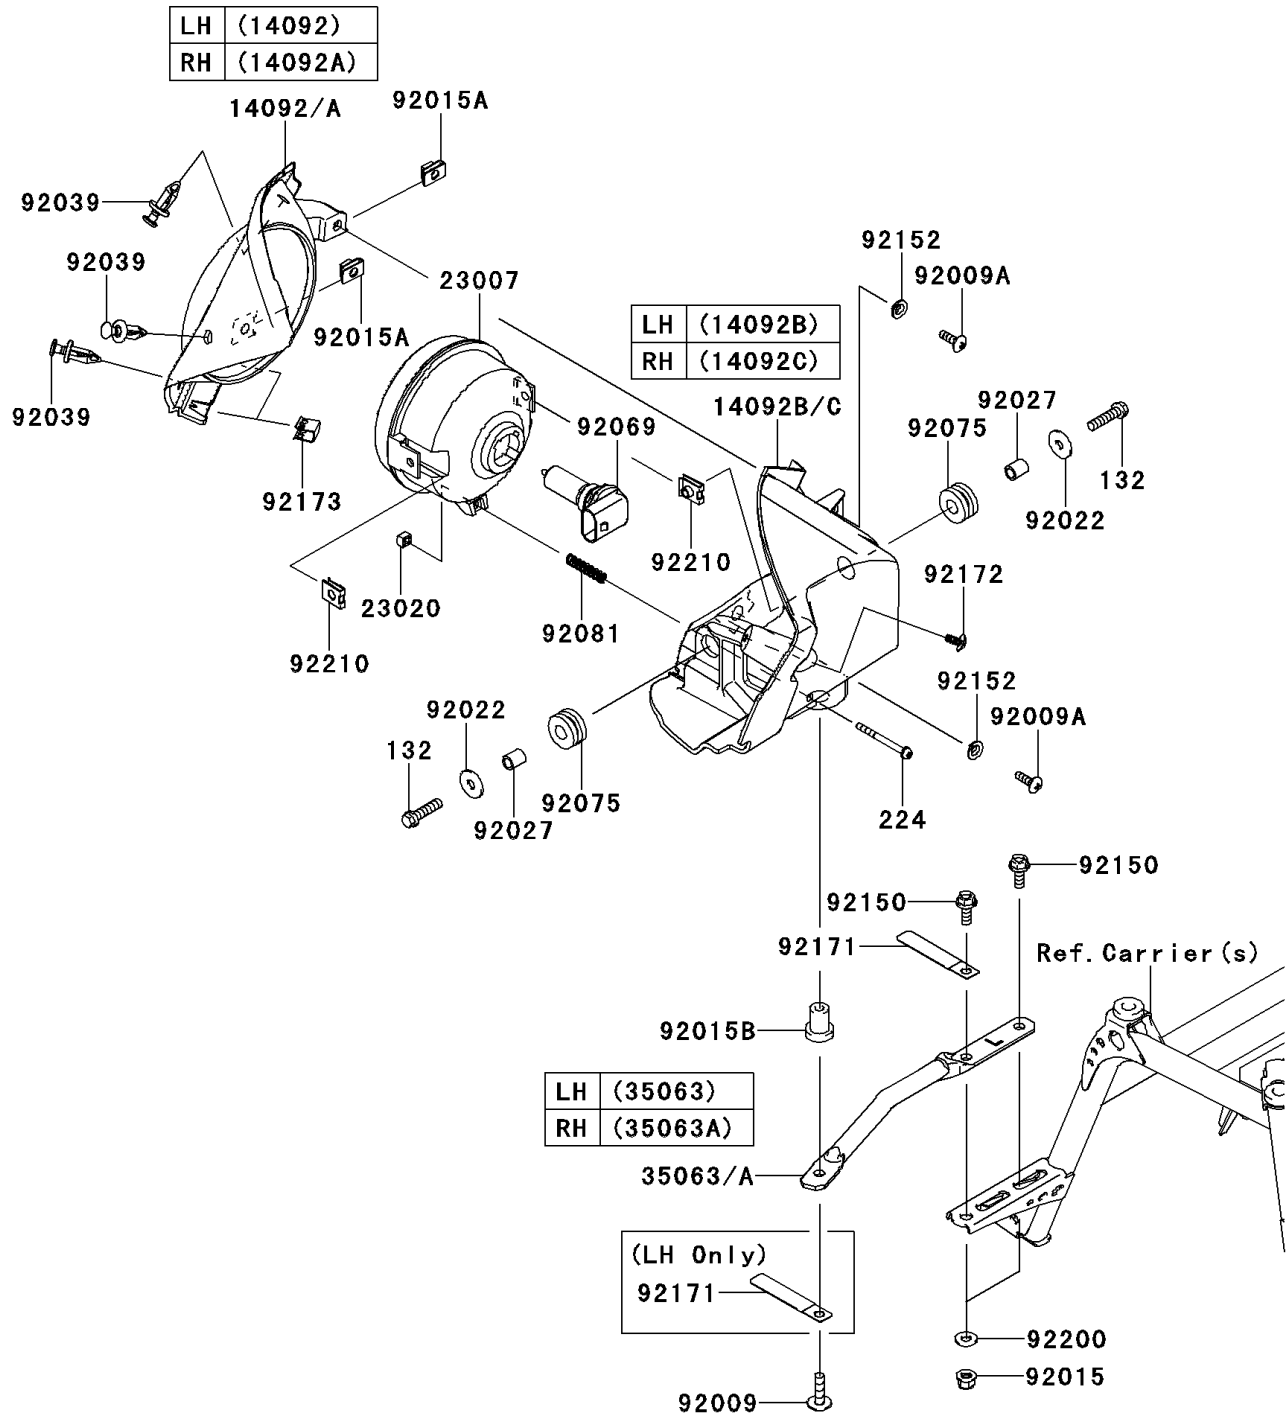

2014 BRUTE FORCE® 750 4x4i EPS

PARTS DIAGRAM

Headlight(s)

F2710

2014 BRUTE FORCE® 750 4x4i EPS

PARTS LIST

Headlight(s)

ITEM NAME

PART NUMBER

QUANTITY
