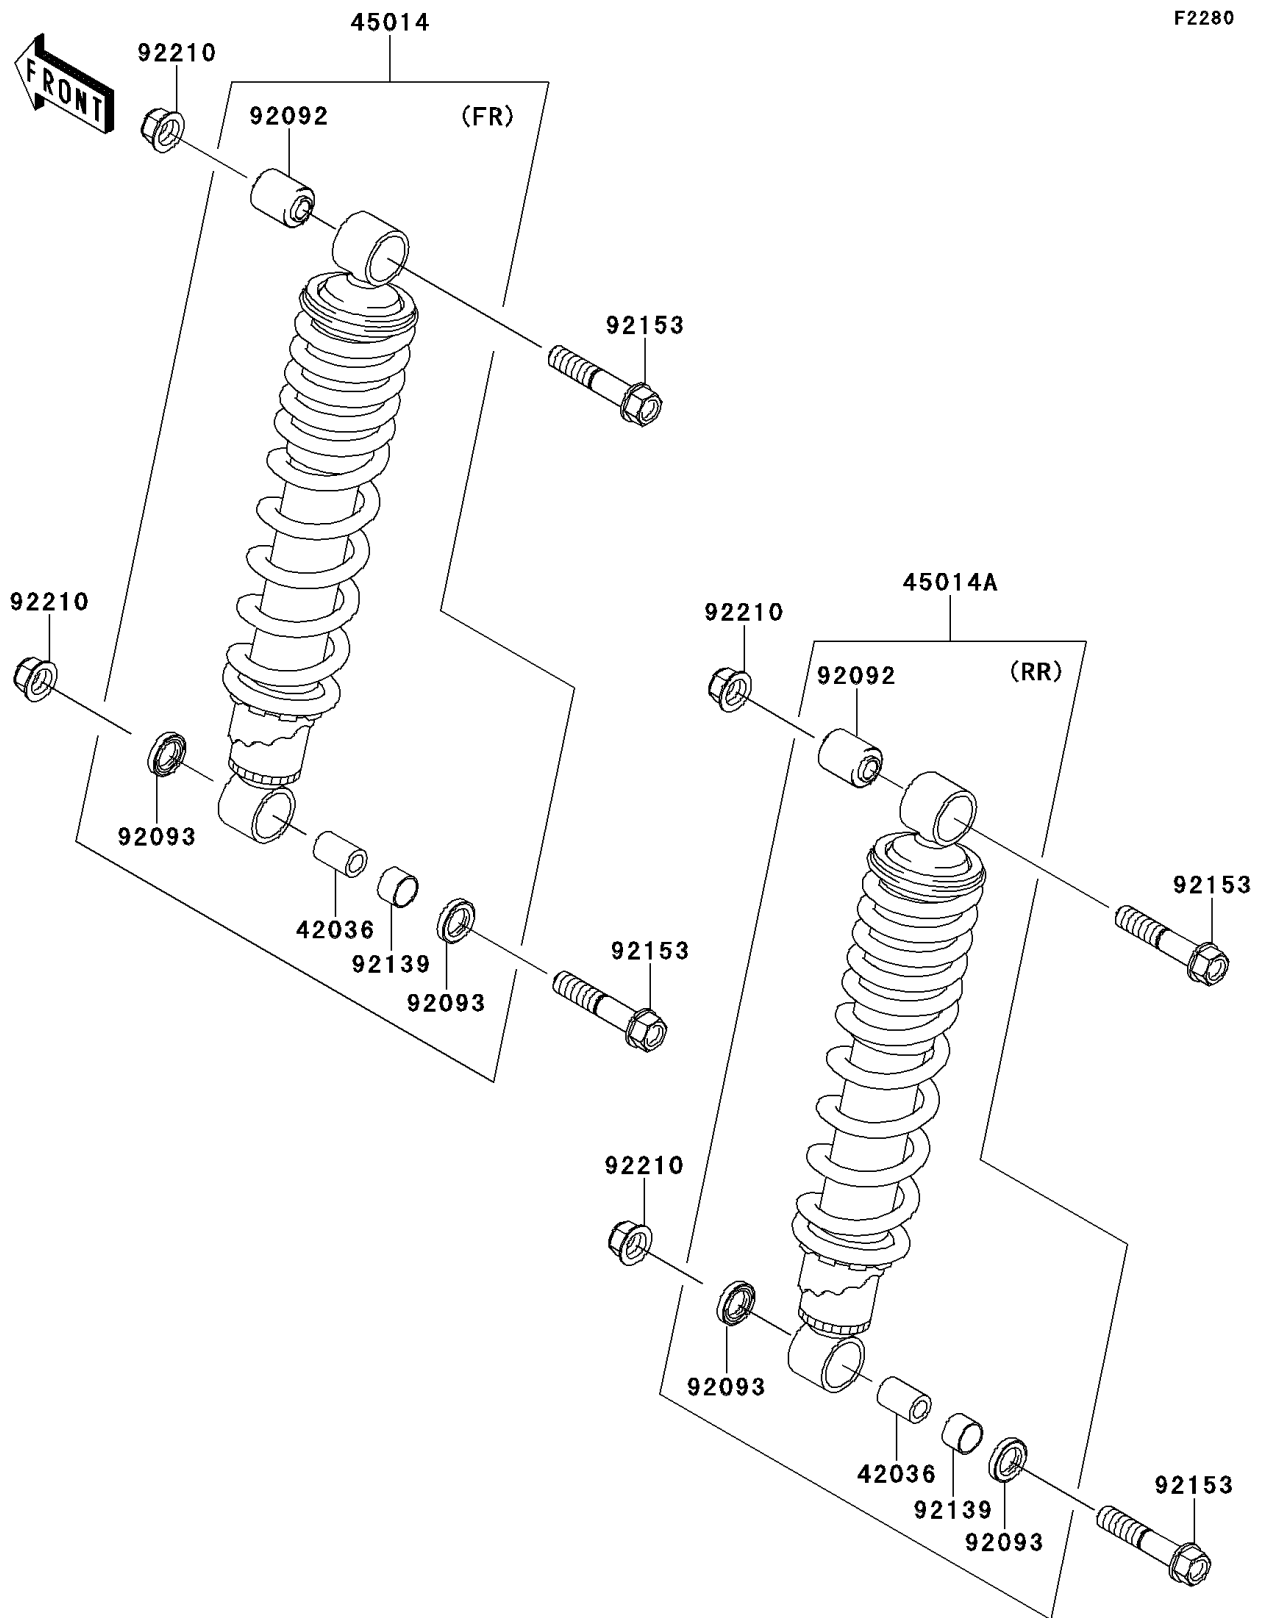

2012 BRUTE FORCE® 750 4x4i EPS

PARTS DIAGRAM

Shock Absorber(s)

2012 BRUTE FORCE® 750 4x4i EPS

Kawasaki
Let the Good Times Roll®

PARTS LIST

Shock Absorber(s)

ITEM NAME	PART NUMBER	QUANTITY
SLEEVE (Ref # 42036)	42036-0018	4
SHOCKABSORBER,FR,BLACK (Ref # 45014)	45014-0314-17D	2
SHOCKABSORBER,RR,BLACK (Ref # 45014A)	45014-0315-17D	2
BUSHING-RUBBER (Ref # 92092)	92092-0007	4
SEAL (Ref # 92093)	92093-0033	8
BUSHING (Ref # 92139)	92139-0084	4
BOLT,FLANGED,10X50 (Ref # 92153)	92153-1139	8
NUT,LOCK,FLANGED,10MM (Ref # 92210)	92210-0276	8