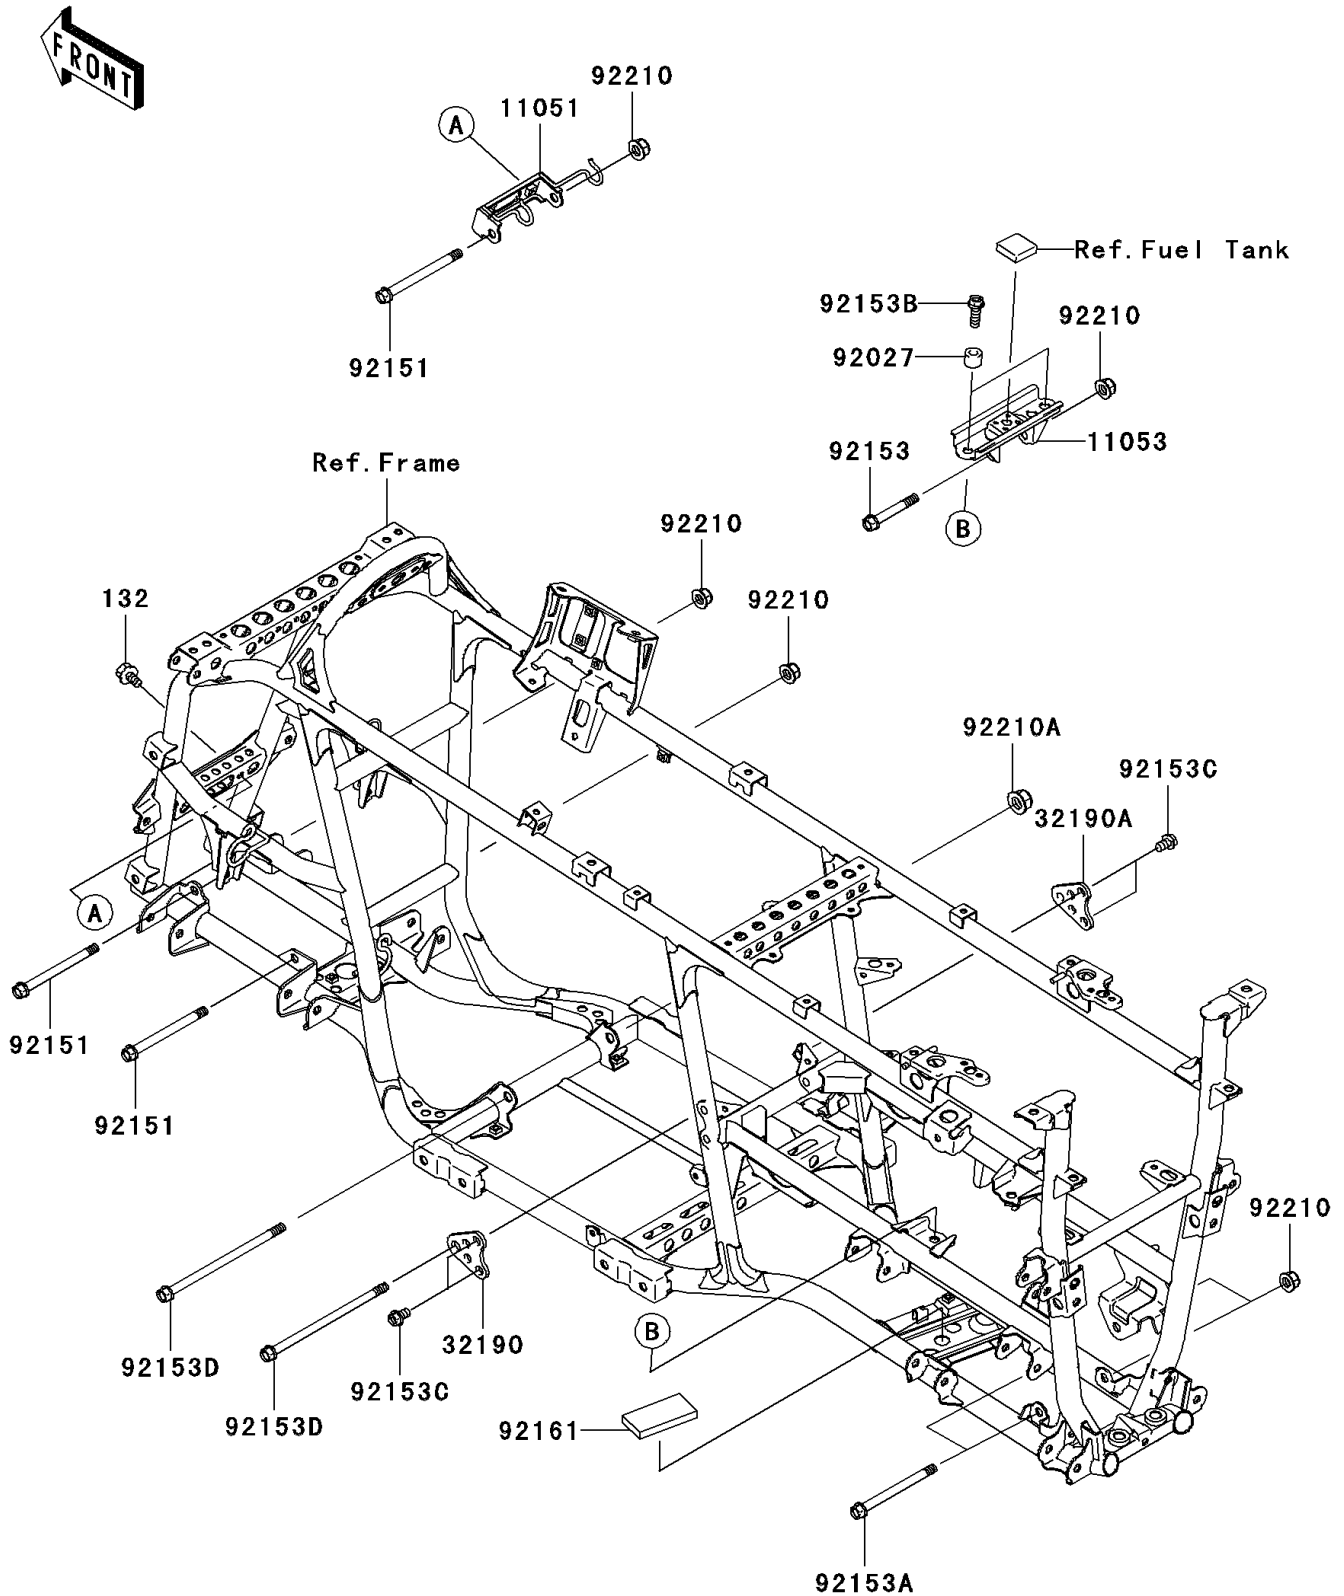

2008 Brute Force® 750 4x4i

PARTS DIAGRAM

Engine Mount

F2122

2008 Brute Force[®] 750 4x4i

PARTS LIST Engine Mount

ITEM NAME	PART NUMBER	QUANTITY
-----------	-------------	----------
